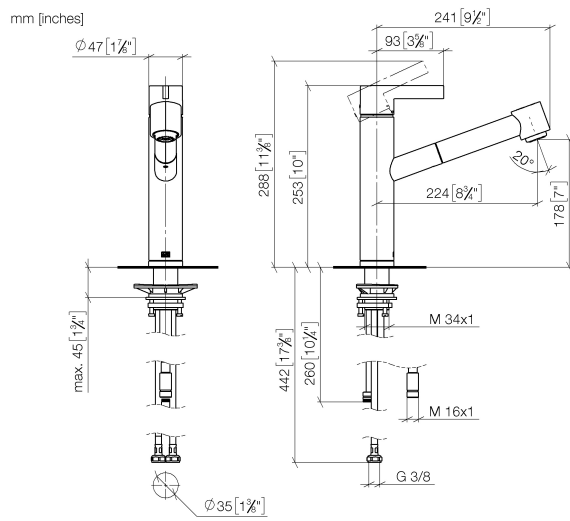

33 875 760

- 225mm projection
- pivotable spout 130°
- air-enriched flow and spray flow
- height of mixer 254 mm
- height up to aerator 179 mm
- hole diameter 35 mm
- 1600mm metal shower hose
- max. flow 9.6 l/min at 3 bar flow pressure
- lead-free
- This product can help a building meet the requirements of Green Building Rating Systems, e.g. LEED®, BREEAM®, DGNB

Flow rate chart

Certificates

Belgaqua_21-027- 27_3. LGA_28656. GDV_0400277.

33 875 760

Parts for other finishes can be found here: [Chrome](#)

33 875 760

Spare parts list

No.	Item Number	Name	Quantity used	Delivery time
1	09 20 76 001-99	handle	1	30
2	90 31 20 109 00 90	plug	1	2
3	90 31 11 030 00 90	pin	1	2
4	09 28 30 012-99	cover	1	30
5	09 14 10 102 90	seal	1	2
6	09 24 04 270 90	nut	1	2
7	90 28 10 148 00 90	accessories	1	2
8	90 15 05 064 00 90	cartridge	1	2
9	04 30 02 121 00-85	hose	1	30
10	90 24 03 255 00-99	sleeve	1	30
11	09 23 01 039 90	sieve	1	2
12	90 12 11 098 00-99	shower	1	30
13	09 14 15 029 90	ring	1	2
14	09 28 10 144 90	ring	1	2
15	09 14 10 034 90	seal	1	2
16	09 27 76 001-99	rosette	1	30
17	09 14 10 036 90	seal	1	2
18	04 30 04 098 00 90	hose	2	60
19	04 30 11 040 00 90	fixing set	1	2
20	04 28 20 067 00 90	pipe	1	2
21	04 21 50 010 00 90	accessories	1	2
22	09 30 03 038 90	hose	1	2
23	90 24 03 253 00 90	adaptor	1	2
24	90 30 09 031 00 90	key	1	2