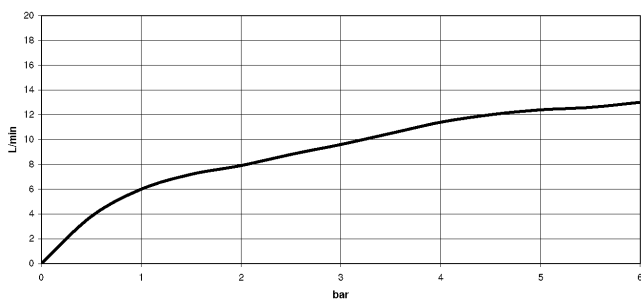

Flow rate chart

Certificates

Belgaqua_21-027- 27_3. LGA_28656. GDV_0400277.