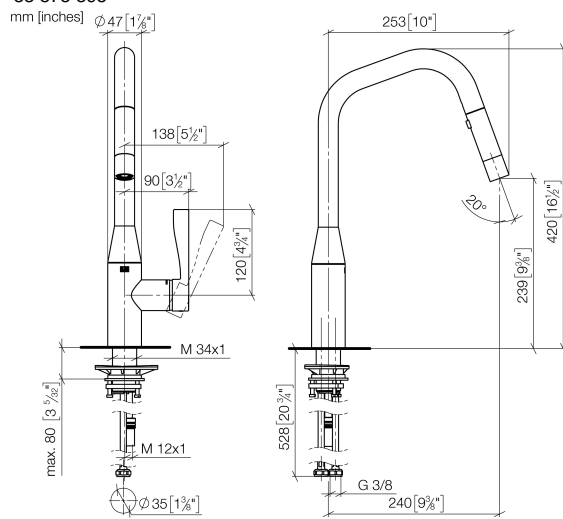

**SYNC Single-lever mixer Pull-down with spray function - Champagne (22kt Gold)**

SYNC

33 875 895

- 240mm projection
- pivotable spout 360°
- Optional swivel limiter available with swivel limiter set 12 821 970 90
- laminar and spray flow
- height of mixer 420 mm
- height up to laminar flow regulator 240 mm
- hole diameter 35 mm
- 1800 mm metal shower hose
- sprayface with anti-scaling system
- max. flow 10.4 l/min at 3 bar flow pressure
- lead-free
- This product can help a building meet the requirements of Green Building Rating Systems, e.g. LEED®, BREEAM®, DGNB

**Recommended miscellaneous**

**Swivel limitation set -** 12 821 970 90

**Recommended miscellaneous**

**Dispenser without rosette - Champagne (22kt Gold)** 82 424 970-47

**Recommended miscellaneous**

**Strainer waste with control handle - Champagne (22kt Gold)** 10 712 970-47

33 875 895

**Flow rate chart**

**Certificates**

GDV\_0400314.

33 875 895