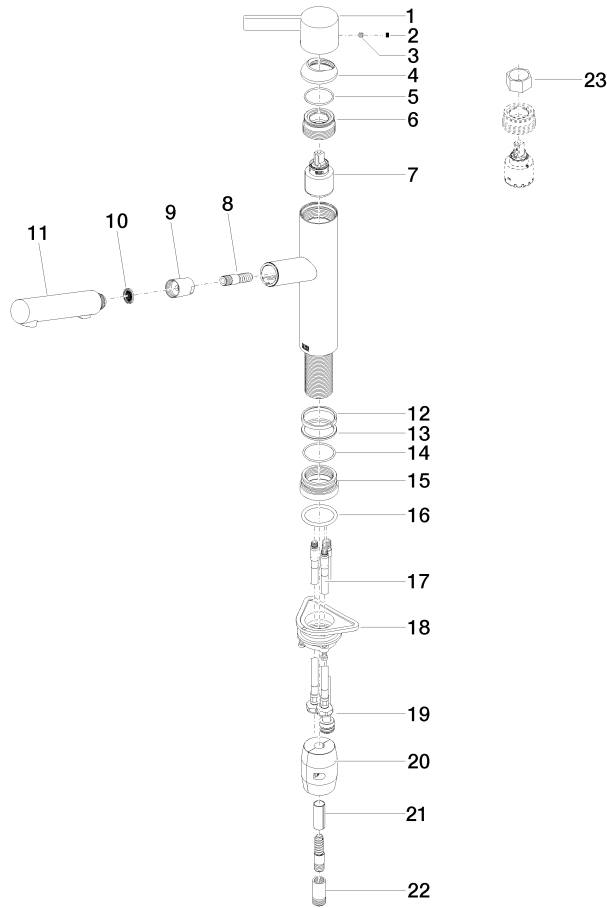

ENO Single-lever mixer Pull-out with spray function - Chrome

33 876 760 Product version from 4/1/2024

ENO Single-lever mixer Pull-out with spray function - Chrome

33 876 760 Product version from 4/1/2024

Spare parts list

No.	Item Number	Name	Quantity used	Delivery time
1	09 20 76 001-00	handle	1	10
2	90 31 20 109 00 90	plug	1	2
3	90 31 11 030 00 90	pin	1	2
4	09 28 30 012-00	cover	1	10
5	09 14 10 102 90	seal	1	2
6	09 24 04 270 90	nut	1	2
7	90 15 05 064 00 90	cartridge	1	2
8	04 30 02 121 00-00	hose	1	10
9	90 24 03 358 00-00	sleeve	1	10
10	09 23 01 039 90	sieve	1	2
11	90 12 11 185 00-00	shower	1	10
12	09 14 15 029 90	ring	1	2
13	09 28 10 144 90	ring	1	2
14	09 14 10 034 90	seal	1	2
15	09 27 76 001-00	rosette	1	10
16	09 14 10 036 90	seal	1	2
17	04 30 04 101 00 90	hose	1	2
18	04 30 11 040 00 90	fixing set	2	2
19	04 28 20 067 00 90	pipe	1	2
20	04 21 50 010 00 90	accessories	1	2
21	09 30 03 038 90	hose	1	2
22	90 24 03 253 00 90	adaptor	1	2
23	90 30 09 031 00 90	key	1	2