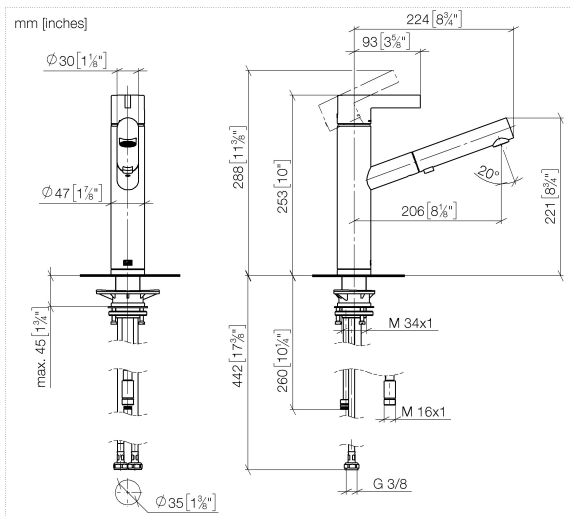

## ENO Single-lever mixer Pull-out with spray function - Chrome

33 876 760 Product version from 4/1/2024

- 206mm projection
- pivoting spout 130°
- air-enriched flow and spray flow
- height of mixer 253 mm
- height up to aerator 179 mm
- hole diameter 35 mm
- 1600mm metal shower hose
- max. flow 9.6 l/min at 3 bar flow pressure
- lead-free
- This product can help a building meet the requirements of Green Building Rating Systems, e.g. LEED®, BREEAM®, DGNB

## ENO Single-lever mixer Pull-out with spray function - Chrome

33 876 760 Product version from 4/1/2024