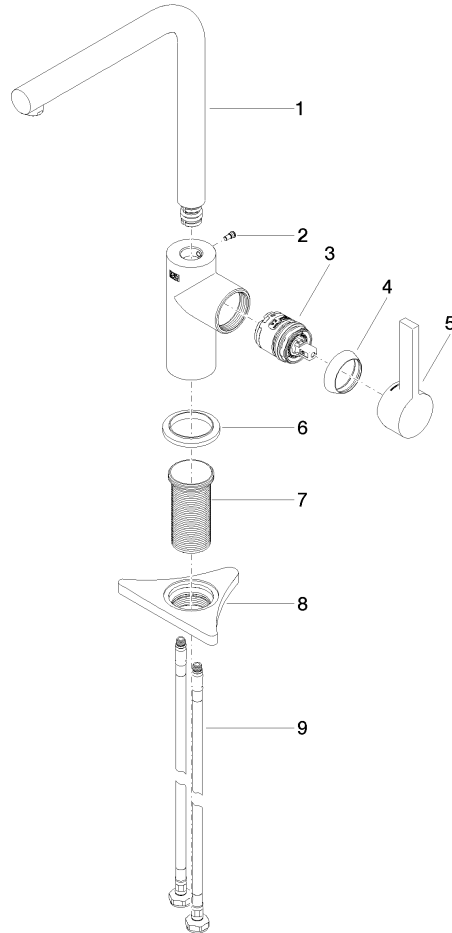

DORNBACHT PIUR Single-lever mixer - Chrome

33 900 210

- 195mm projection
- max. flow 6.7 l/min at 3 bar flow pressure
- pivotable spout 360°
- air-enriched flow

| | | |
|--|----------------|---------------|
|  | Chrome | 33 900 210-00 |
|  | Soft Black | 33 900 210-69 |
|  | Brushed Nickel | 33 900 210-70 |

DORNBRACHT PIUR Single-lever mixer - Chrome

33 900 210

Flow rate chart

Codes & Standards

DIN 4109

ISO 3822

Ü-Zeichen

XP P 41-280

DORNBACHT PIUR Single-lever mixer - Chrome

33 900 210

Certificates

ACS_23 ACC NY AbP_10

DORNBACHT PIUR Single-lever mixer - Chrome

33 900 210

Parts for other finishes can be found here: [Soft Black](#)

DORNBACHT PIUR Single-lever mixer - Chrome

33 900 210

Spare parts list

| No. | Item Number | Name | Quantity used | Delivery time |
|-----|--------------------|-------|---------------|---------------|
| | 90 28 22 380 00-00 | spout | 9 | 2 |