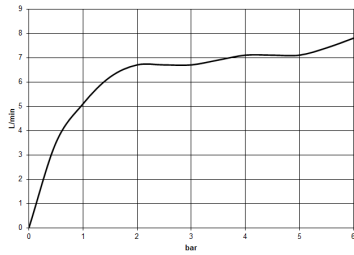

DORNBACHT PIUR Single-lever mixer - Chrome

33 900 210

- 195mm projection
- max. flow 6.7 l/min at 3 bar flow pressure
- pivotable spout 360°
- air-enriched flow

| | | |
|--|----------------|---------------|
|  | Chrome | 33 900 210-00 |
|  | Soft Black | 33 900 210-69 |
|  | Brushed Nickel | 33 900 210-70 |

DORNBRACHT PIUR Single-lever mixer - Chrome

33 900 210

Flow rate chart

Codes & Standards

DIN 4109

ISO 3822

Ü-Zeichen

XP P 41-280