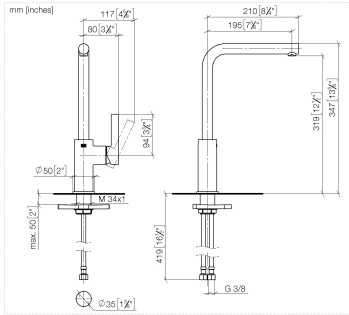

DORNBACHT PIUR Single-lever mixer - Chrome

33 900 210

- 195mm projection
- max. flow 6.7 l/min at 3 bar flow pressure
- pivotable spout 360°
- air-enriched flow

| | | |
|--|----------------|---------------|
|  | Chrome | 33 900 210-00 |
|  | Soft Black | 33 900 210-69 |
|  | Brushed Nickel | 33 900 210-70 |

DORNBRACHT PIUR Single-lever mixer - Chrome

33 900 210

Flow rate chart

Codes & Standards

DIN 4109

ISO 3822

Ü-Zeichen

XP P 41-280

DORNBACHT PIUR Single-lever mixer - Chrome

33 900 210

Certificates

ACS_23 ACC NY AbP_10

DORNBACHT PIUR Single-lever mixer - Chrome

33 900 210

Parts for other finishes can be found here: [Soft Black](#)

DORNBACHT PIUR Single-lever mixer - Chrome

33 900 210

Spare parts list

| No. | Item Number | Name | Quantity used | Delivery time |
|-----|--------------------|-------|---------------|---------------|
| | 90 28 22 380 00-00 | spout | 9 | 2 |