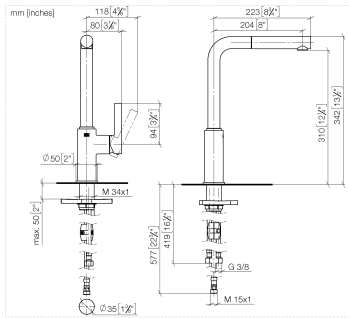

DORNBRACHT PIUR Single-lever mixer Pull-out - Brushed Nickel

33 950 210

- 204mm projection
- pivotable spout 360°
- air-enriched flow
- max. flow 8 l/min at 3 bar flow pressure
- fabric braided hose 1500 mm

Intrinsic protection against back flow.

	Brushed Nickel	33 950 210-70
	Chrome	33 950 210-00
	Soft Black	33 950 210-69

DORNBRAUCH PIUR Single-lever mixer Pull-out - Brushed Nickel

33 950 210

Flow rate chart

Certificates

Belgaqua_23-012- ACS_23 ACC NY AbP_10138.
27_3. 306.

DORNBACHT PIUR Single-lever mixer Pull-out - Brushed Nickel

33 950 210

Parts for other finishes can be found here: [Chrome](#)

Spare parts list

No.	Item Number	Name	Quantity used	Delivery time
1	90 12 11 180 00-70	shower	1	2
2	90 14 05 081 00 90	seal	1	2
3	90 23 01 051 00 90	flow reducer	1	2
4	90 30 02 101 00 90	hose	1	2
5	90 14 15 060 00 90	gasket kit	1	2
6	90 15 05 060 00 90	cartridge	1	2
7	90 28 30 011 00-70	cover	1	2
8	90 20 21 001 00-70	handle	1	2
9	90 27 21 001 00-70	rosette	1	2
10	90 30 01 200 00 90	shaft	1	2
11	90 23 10 003 00 90	fixing set	1	2
12	04 30 04 101 00 90	hose	2	2
13	90 30 04 110 00 90	hose	1	2