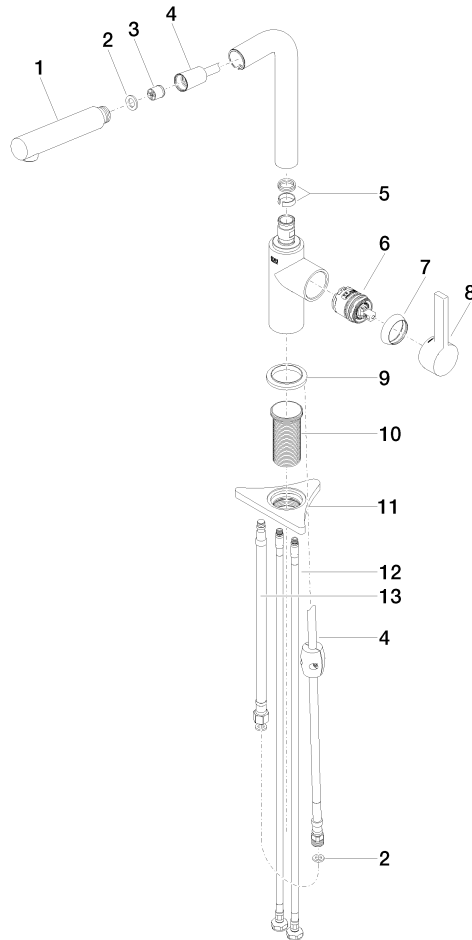

DORNBRACHT PIUR Single-lever mixer Pull-out - Brushed Nickel

33 950 210

- 204mm projection
- pivotable spout 360°
- air-enriched flow
- max. flow 8 l/min at 3 bar flow pressure
- fabric braided hose 1500 mm

Intrinsic protection against back flow.

	Brushed Nickel	33 950 210-70
	Chrome	33 950 210-00
	Soft Black	33 950 210-69

DORNBRAUCH PIUR Single-lever mixer Pull-out - Brushed Nickel

33 950 210

Flow rate chart

Certificates

Belgaqua_23-012- ACS_23 ACC NY AbP_10138.
27_3. 306.

DORNBACHT PIUR Single-lever mixer Pull-out - Brushed Nickel

33 950 210

Parts for other finishes can be found here: [Chrome](#)

Spare parts list

No.	Item Number	Name	Quantity used	Delivery time
1	90 12 11 180 00-70	shower	1	2
2	90 14 05 081 00 90	seal	1	2
3	90 23 01 051 00 90	flow reducer	1	2
4	90 30 02 101 00 90	hose	1	2
5	90 14 15 060 00 90	gasket kit	1	2
6	90 15 05 060 00 90	cartridge	1	2
7	90 28 30 011 00-70	cover	1	2
8	90 20 21 001 00-70	handle	1	2
9	90 27 21 001 00-70	rosette	1	2
10	90 30 01 200 00 90	shaft	1	2
11	90 23 10 003 00 90	fixing set	1	2
12	04 30 04 101 00 90	hose	2	2
13	90 30 04 110 00 90	hose	1	2