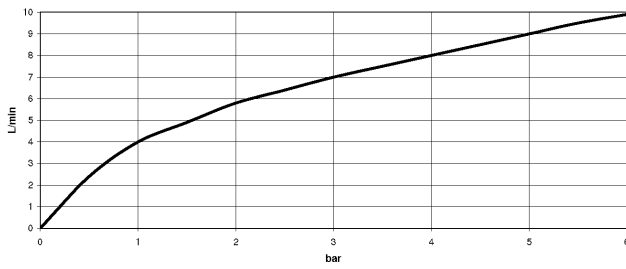

DORNBACHT LYV Single-lever mixer Pull-out with spray function - Chrome

33 960 110

- 230mm projection
- pivotable spout 120°
- air-enriched flow and spray flow
- fabric braided hose 1500 mm
- max. flow 7 l/min at 3 bar flow pressure

Intrinsic protection against back flow.

	Chrome	33 960 110-00
	Soft Black	33 960 110-69
	Brushed Nickel	33 960 110-70

DORNBRACHT LYV Single-lever mixer Pull-out with spray function - Chrome

33 960 110

Flow rate chart