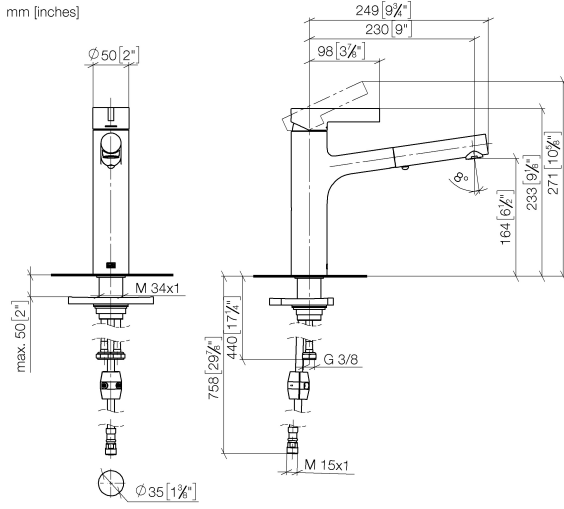

DORNBACHT LYV Single-lever mixer Pull-out with spray function - Chrome

33 960 110

- 230mm projection
- pivotable spout 120°
- air-enriched flow and spray flow
- fabric braided hose 1500 mm
- max. flow 7 l/min at 3 bar flow pressure

Intrinsic protection against back flow.

	Chrome	33 960 110-00
	Soft Black	33 960 110-69
	Brushed Nickel	33 960 110-70

DORNBRACHT LYV Single-lever mixer Pull-out with spray function - Chrome

33 960 110

Flow rate chart

Codes & Standards

DIN 4109

EN 1717

EN 817

ISO 3822

Ü-Zeichen

XP P 41-280

DORNBACHT LYV Single-lever mixer Pull-out with spray function - Chrome

DORNBACHT LYV Single-lever mixer Pull-out with spray function - Chrome

33 960 110

Spare parts list

No.	Item Number	Name	Quantity used	Delivery time
	90 20 81 001 00-00	handle	15	2