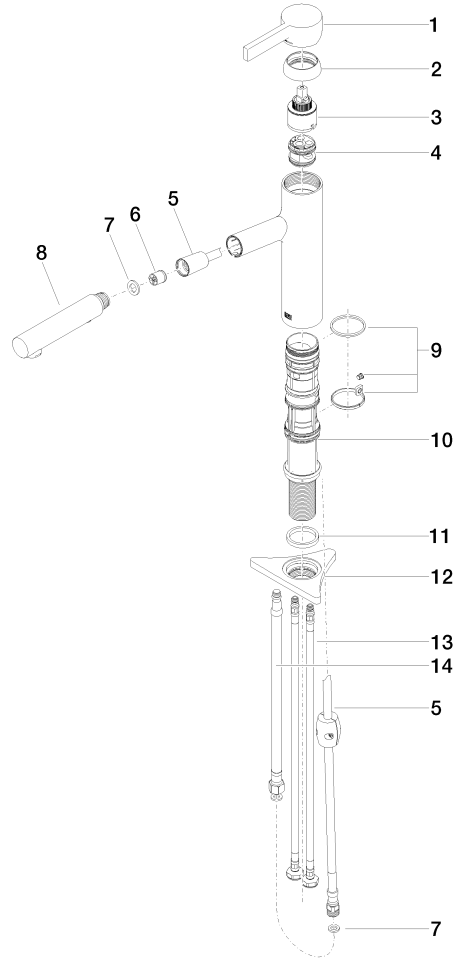

DORNBACHT LYV Single-lever mixer Pull-out with spray function - Chrome

33 960 110

- 230mm projection
- pivotable spout 120°
- air-enriched flow and spray flow
- fabric braided hose 1500 mm
- max. flow 7 l/min at 3 bar flow pressure

Intrinsic protection against back flow.

	Chrome	33 960 110-00
	Soft Black	33 960 110-69
	Brushed Nickel	33 960 110-70

DORNBRACHT LYV Single-lever mixer Pull-out with spray function - Chrome

33 960 110

Flow rate chart

33 960 110

Certificates

Belgaqua_23-012-2 ACS_23 ACC NY AbP_10 DVGW_DW-6506DN0

DORNBACHT LYV Single-lever mixer Pull-out with spray function - Chrome

33 960 110

Parts for other finishes can be found here: [Soft Black](#)

DORNBACHT LYV Single-lever mixer Pull-out with spray function - Chrome

33 960 110

Spare parts list

No.	Item Number	Name	Quantity used	Delivery time
	90 20 81 001 00-00	handle	15	2