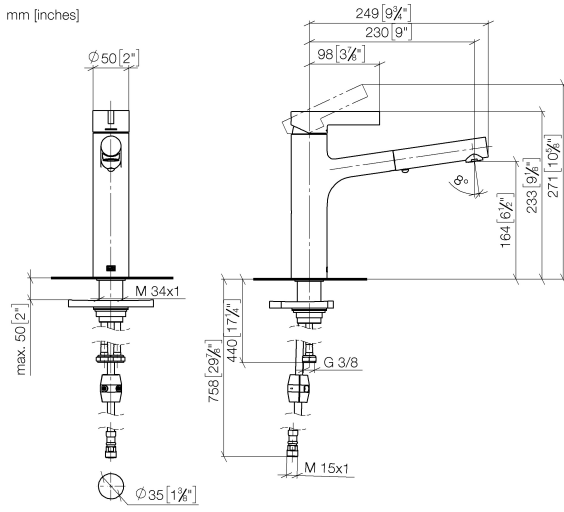

DORNBACHT LYV Single-lever mixer Pull-out with spray function - Soft Black

33 960 110

- 230mm projection
- pivotable spout 120°
- air-enriched flow and spray flow
- fabric braided hose 1500 mm
- max. flow 7 l/min at 3 bar flow pressure

Intrinsic protection against back flow.

	Soft Black	33 960 110-69
	Chrome	33 960 110-00
	Brushed Nickel	33 960 110-70

DORNBACHT LYV Single-lever mixer Pull-out with spray function - Soft Black

33 960 110

33 960 110

Parts for other finishes can be found here: [Chrome](#)

DORNBACHT LYV Single-lever mixer Pull-out with spray function - Soft Black

33 960 110

Spare parts list

No.	Item Number	Name	Quantity used	Delivery time
	90 20 81 001 00-69	handle	15	2