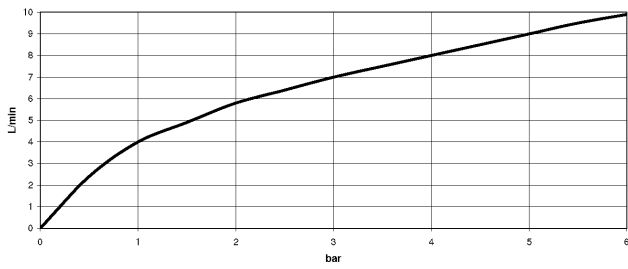

Flow rate chart

Codes & Standards

DIN 4109

EN 1717

EN 817

ISO 3822

Ü-Zeichen

XP P 41-280