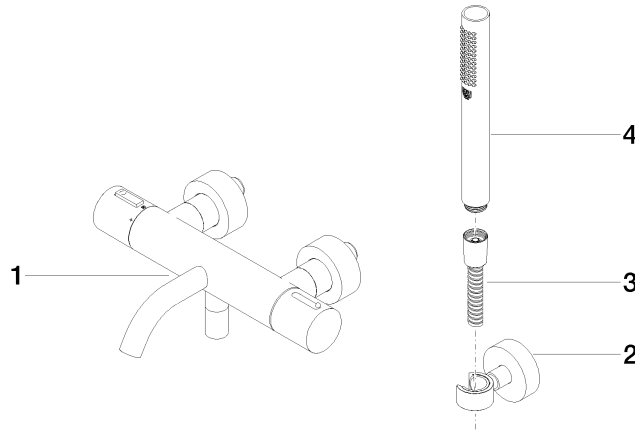

META Bath thermostat for wall mounting with hand shower set - Brushed Platinum

34 234 979 Product version from 7/1/2023

- spout: circular, air-enriched flow
- max. flow 16.9 l/min at 3 bar flow pressure
- Hand shower: COMPACT RAIN, max. flow rate 6.8 l/min (at 3 bar)
- complete hand shower set with anti-scale system
- rotary diverter with volume control and shut-off function
- slide-on rosettes Ø 60 mm
- 210mm projection
- 1/2" connection
- gauge 150 mm - 15 mm
- metal shower hose 1250mm with integrated anti-twist protection
- shower holder rosette Ø 57mm

**META Bath thermostat for wall mounting with hand shower set - Brushed
Platinum**

34 234 979 Product version from 7/1/2023
mm [inches]

Flow rate chart

Codes & Standards

DIN 4109

EN 1717

ISO 3822

Ü-Zeichen

META Bath thermostat for wall mounting with hand shower set - Brushed Platinum

34 234 979 Product version from 7/1/2023

Certificates

LGA_18

Belgaqua_21-032-2

META Bath thermostat for wall mounting with hand shower set - Brushed Platinum

34 234 979 Product version from 7/1/2023

Parts for other finishes can be found here: [Chrome](#)

Spare parts list

No.	Item Number	Name	Quantity used	Delivery time
1	34 201 979-06	META Bath thermostat for wall mounting without shower set - Brushed Platinum	1	10
2	28 050 920-06	holder	1	-
Spare part can no longer be ordered, please order the replacement item				
3	90 30 02 072 00-06	Metal shower hose 1/2" x 3/8" x 1250 mm - Brushed Platinum	1	10
4	28 019 979-06	Hand shower - Brushed Platinum	1	-
Spare part can no longer be ordered, please order the replacement item				