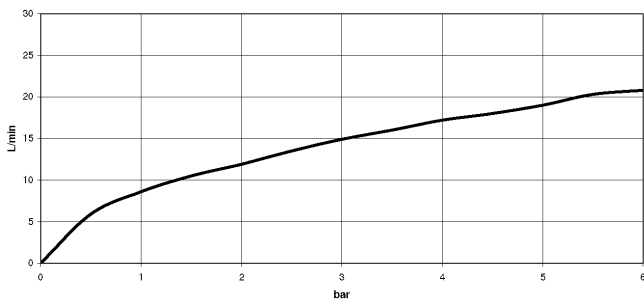

Flow rate chart

Codes & Standards

DIN 4109

EN 1717

ISO 3822

Ü-Zeichen