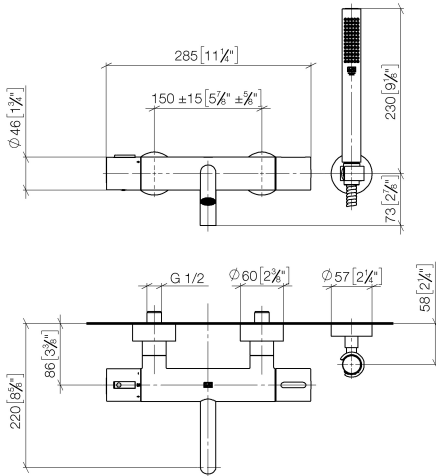

META Bath thermostat for wall mounting with hand shower set - Brushed Platinum

34 234 979 Product version from 7/1/2023

- spout: circular, air-enriched flow
- max. flow 16.9 l/min at 3 bar flow pressure
- Hand shower: COMPACT RAIN, max. flow rate 6.8 l/min (at 3 bar)
- complete hand shower set with anti-scale system
- rotary diverter with volume control and shut-off function
- slide-on rosettes Ø 60 mm
- 210mm projection
- 1/2" connection
- gauge 150 mm - 15 mm
- metal shower hose 1250mm with integrated anti-twist protection
- shower holder rosette Ø 57mm

**META Bath thermostat for wall mounting with hand shower set - Brushed
Platinum**

34 234 979 Product version from 7/1/2023
mm [inches]

Flow rate chart

Codes & Standards

DIN 4109

EN 1717

ISO 3822

Ü-Zeichen

34 234 979 Product version from 7/1/2023

Parts for other finishes can be found here: [Chrome](#)

Spare parts list

No.	Item Number	Name	Quantity used	Delivery time
1	34 201 979-06	META Bath thermostat for wall mounting without shower set - Brushed Platinum	1	10
2	28 050 920-06	holder	1	-
Spare part can no longer be ordered, please order the replacement item				
3	90 30 02 072 00-06	Metal shower hose 1/2" x 3/8" x 1250 mm - Brushed Platinum	1	10
4	28 019 979-06	Hand shower - Brushed Platinum	1	-
Spare part can no longer be ordered, please order the replacement item				