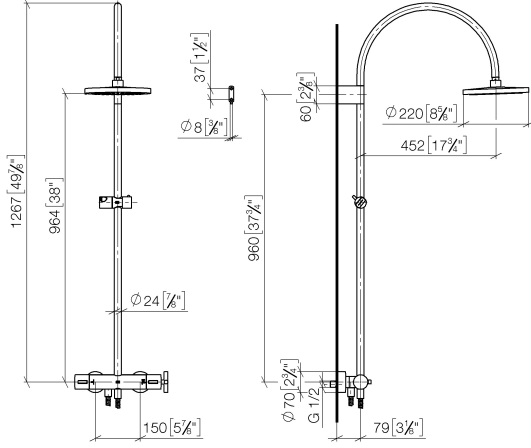

**TARA Shower pipe with shower thermostat without hand shower FlowReduce
220 mm - Brushed Platinum**

TARA

34 458 892

- shower with fixed riser projection 452mm
- Rain shower: PURE RAIN, max. flow rate 7 l/min (at 3 bar)
- Function from: 6 l/min
- rain shower Ø 220 mm
- rain shower with anti-scale system
- rotary diverter with volume control and shut-off function
- slide-on rosettes Ø 70 mm
- height of fittings up to rain shower (bottom edge) 964mm
- height of fittings up to top edge of elbow 1267mm
- gauge 150 mm - 13 mm
- metal shower hose 1750mm with integrated anti-twist protection
- 1/2" connection
- slide bar
- Pipe diameter 23.5 mm
- This product can help a building meet the requirements of Green Building Rating Systems, e.g. LEED®, BREEAM®, DGNB
- WRAS 2204013

Required miscellaneous

**SERIES-VARIOUS Hand shower -
Brushed Platinum** 28 029 979-06

Required miscellaneous

**SERIES-VARIOUS Hand shower -
Brushed Platinum** 28 027 979-06
0010

**TARA Shower pipe with shower thermostat without hand shower FlowReduce
220 mm - Brushed Platinum**

TARA

34 458 892
mm [inches]
1:10

Flow rate chart

Codes & Standards

DIN 4109

EN 1717

ISO 3822

Scottish Water
Byelaws

Belgaqua_22_283_2

TARA Shower pipe with shower thermostat without hand shower FlowReduce
220 mm - Brushed Platinum

TARA

34 458 892

Product version from 5/1/2022

Parts for other
finishes can be found
here: [Chrome](#)