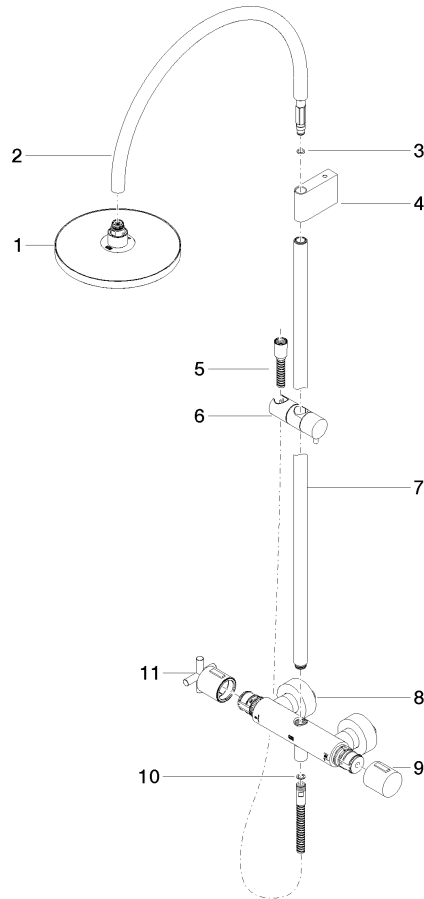

TARA

34 458 892
mm [inches]
1:10

Flow rate chart

Codes & Standards

DIN 4109

EN 1717

ISO 3822

Scottish Water
Byelaws

UK Water Supply
Regulations

Ü-Zeichen

TARA Shower pipe with shower thermostat without hand shower FlowReduce
220 mm - Brushed Platinum

TARA

34 458 892

Certificates

WRAS_2204

LGA_38

Belgaqua_22_283_2

TARA Shower pipe with shower thermostat without hand shower FlowReduce
220 mm - Brushed Platinum

TARA

34 458 892

Product version from 5/1/2022

Parts for other
finishes can be found
here: [Chrome](#)

TARA Shower pipe with shower thermostat without hand shower FlowReduce
220 mm - Brushed Platinum

TARA

34 458 892

Spare parts list

Product version from 5/1/2022

No.	Item Number	Name	Quantity used	Delivery time
	90 12 05 092 20-06	shower	11	10