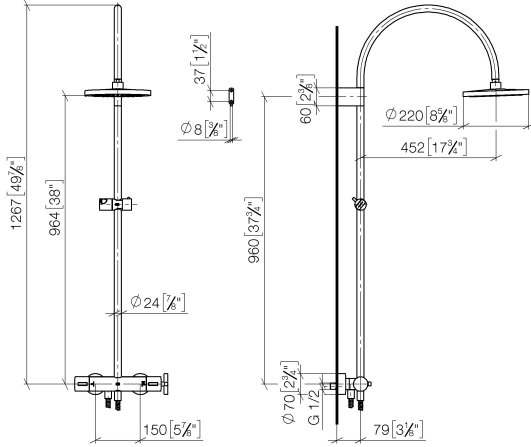

**TARA Shower pipe with shower thermostat without hand shower FlowReduce
220 mm - Dark Chrome**

TARA

34 458 892

- shower with fixed riser projection 452mm
- Rain shower: PURE RAIN, max. flow rate 7 l/min (at 3 bar)
- Function from: 6 l/min
- rain shower Ø 220 mm
- rain shower with anti-scale system
- rotary diverter with volume control and shut-off function
- slide-on rosettes Ø 70 mm
- height of fittings up to rain shower (bottom edge) 964mm
- height of fittings up to top edge of elbow 1267mm
- gauge 150 mm - 13 mm
- metal shower hose 1750mm with integrated anti-twist protection
- 1/2" connection
- slide bar
- Pipe diameter 23.5 mm
- This product can help a building meet the requirements of Green Building Rating Systems, e.g. LEED®, BREEAM®, DGNB
- WRAS 2204013

Required miscellaneous

SERIES-VARIOUS Hand shower - Dark Chrome 28 029 979-19 0010

**TARA Shower pipe with shower thermostat without hand shower FlowReduce
220 mm - Dark Chrome**

TARA

34 458 892
mm [inches]
1:10

Flow rate chart

Codes & Standards

DIN 4109	EN 1717	ISO 3822	Scottish Water Byelaws
UK Water Supply Regulations	Ü-Zeichen		

TARA Shower pipe with shower thermostat without hand shower FlowReduce
220 mm - Dark Chrome

Parts for other
finishes can be found
here: [Chrome](#)

TARA Shower pipe with shower thermostat without hand shower FlowReduce
220 mm - Dark Chrome

TARA

34 458 892

Spare parts list

Product version from 5/1/2022