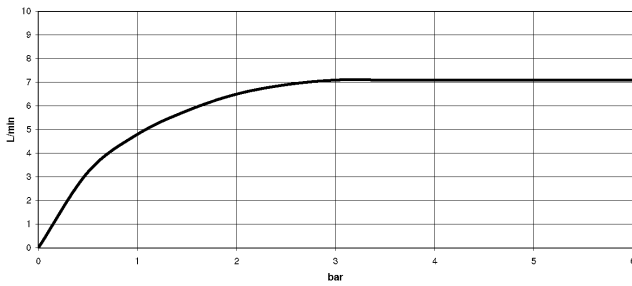

Flow rate chart

Codes & Standards

DIN 4109	EN 1717	ISO 3822	Scottish Water Byelaws
UK Water Supply Regulations	Ü-Zeichen		

TARA Shower pipe with shower thermostat without hand shower FlowReduce
220 mm - Dark Chrome