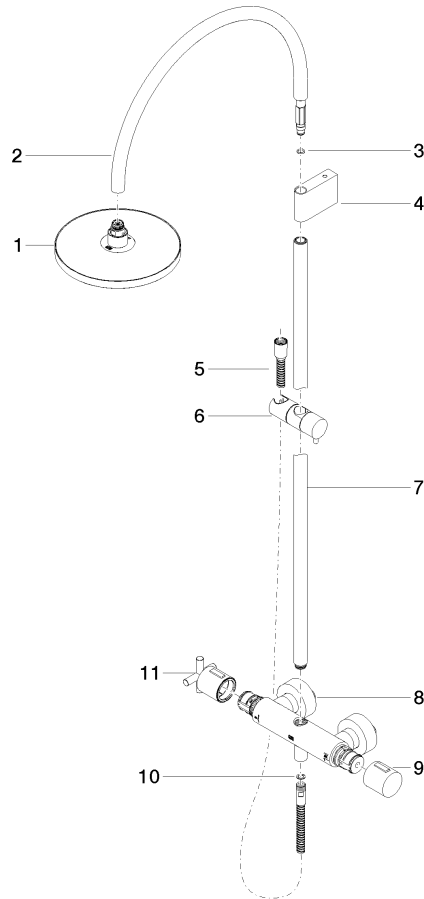

**TARA Shower pipe with shower thermostat without hand shower FlowReduce
220 mm - Dark Chrome**

TARA

34 458 892

- shower with fixed riser projection 452mm
- Rain shower: PURE RAIN, max. flow rate 7 l/min (at 3 bar)
- Function from: 6 l/min
- rain shower Ø 220 mm
- rain shower with anti-scale system
- rotary diverter with volume control and shut-off function
- slide-on rosettes Ø 70 mm
- height of fittings up to rain shower (bottom edge) 964mm
- height of fittings up to top edge of elbow 1267mm
- gauge 150 mm - 13 mm
- metal shower hose 1750mm with integrated anti-twist protection
- 1/2" connection
- slide bar
- Pipe diameter 23.5 mm
- This product can help a building meet the requirements of Green Building Rating Systems, e.g. LEED®, BREEAM®, DGNB
- WRAS 2204013

Flow rate chart

Codes & Standards

DIN 4109	EN 1717	ISO 3822	Scottish Water Byelaws
UK Water Supply Regulations	Ü-Zeichen		

TARA Shower pipe with shower thermostat without hand shower FlowReduce
220 mm - Dark Chrome

Parts for other
finishes can be found
here: [Chrome](#)

TARA Shower pipe with shower thermostat without hand shower FlowReduce
220 mm - Dark Chrome

TARA

34 458 892

Spare parts list

Product version from 5/1/2022

No.	Item Number	Name	Quantity used	Delivery time
	90 12 05 092 20-19	shower	11	20