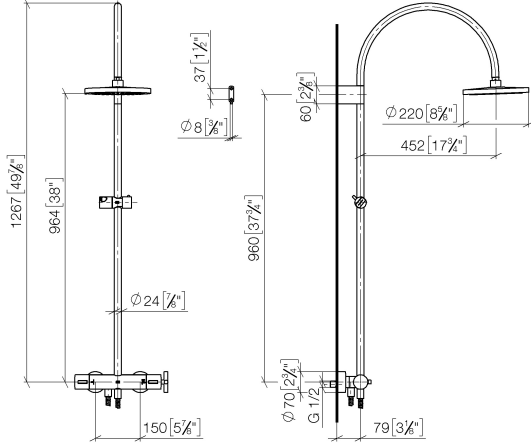

**TARA Shower pipe with shower thermostat without hand shower FlowReduce
220 mm - Matte Black**

TARA

34 458 892

- shower with fixed riser projection 452mm
- Rain shower: PURE RAIN, max. flow rate 7 l/min (at 3 bar)
- Function from: 6 l/min
- rain shower Ø 220 mm
- rain shower with anti-scale system
- rotary diverter with volume control and shut-off function
- slide-on rosettes Ø 70 mm
- height of fittings up to rain shower (bottom edge) 964mm
- height of fittings up to top edge of elbow 1267mm
- gauge 150 mm - 13 mm
- metal shower hose 1750mm with integrated anti-twist protection
- 1/2" connection
- slide bar
- Pipe diameter 23.5 mm
- This product can help a building meet the requirements of Green Building Rating Systems, e.g. LEED®, BREEAM®, DGNB
- WRAS 2204013

**TARA Shower pipe with shower thermostat without hand shower FlowReduce
220 mm - Matte Black**

TARA

34 458 892
mm [inches]
1:10

Flow rate chart

Codes & Standards

DIN 4109	EN 1717	ISO 3822	Scottish Water Byelaws
UK Water Supply Regulations	Ü-Zeichen		

TARA Shower pipe with shower thermostat without hand shower FlowReduce
220 mm - Matte Black

TARA

34 458 892

Certificates

WRAS_2204

LGA_38

Belgaqua_22_283_2

34 458 892