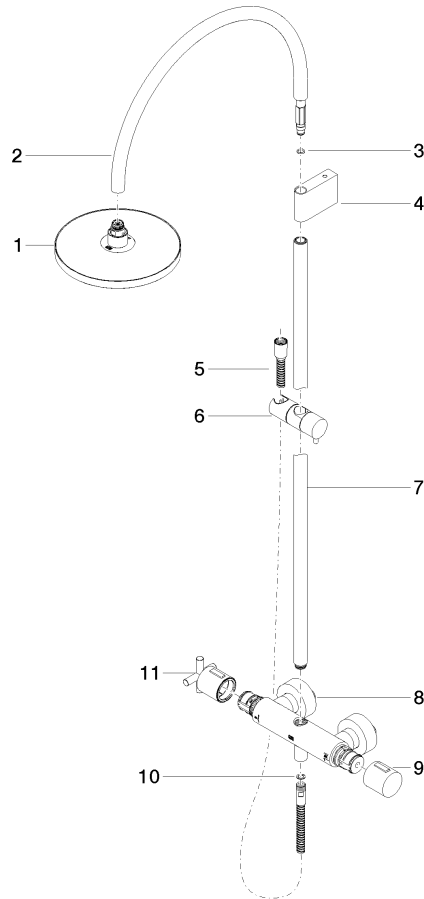

**TARA Shower pipe with shower thermostat without hand shower FlowReduce
220 mm - Matte Black**

TARA

34 458 892

- shower with fixed riser projection 452mm
- Rain shower: PURE RAIN, max. flow rate 7 l/min (at 3 bar)
- Function from: 6 l/min
- rain shower Ø 220 mm
- rain shower with anti-scale system
- rotary diverter with volume control and shut-off function
- slide-on rosettes Ø 70 mm
- height of fittings up to rain shower (bottom edge) 964mm
- height of fittings up to top edge of elbow 1267mm
- gauge 150 mm - 13 mm
- metal shower hose 1750mm with integrated anti-twist protection
- 1/2" connection
- slide bar
- Pipe diameter 23.5 mm
- This product can help a building meet the requirements of Green Building Rating Systems, e.g. LEED®, BREEAM®, DGNB
- WRAS 2204013

**TARA Shower pipe with shower thermostat without hand shower FlowReduce
220 mm - Matte Black**

TARA

34 458 892
mm [inches]
1:10

Flow rate chart

Codes & Standards

DIN 4109	EN 1717	ISO 3822	Scottish Water Byelaws
UK Water Supply Regulations	Ü-Zeichen		

TARA Shower pipe with shower thermostat without hand shower FlowReduce
220 mm - Matte Black

TARA

34 458 892

Certificates

WRAS_2204

LGA_38

Belgaqua_22_283_2

34 458 892

Product version from 5/1/2022

Parts for other
finishes can be found
here: [Chrome](#)

TARA Shower pipe with shower thermostat without hand shower FlowReduce
220 mm - Matte Black

TARA

34 458 892

Spare parts list