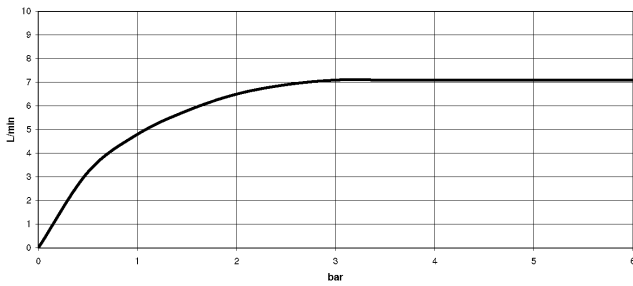

**TARA Shower pipe with shower thermostat without hand shower FlowReduce
220 mm - Matte Black**

TARA

34 458 892
mm [inches]
1:10

Flow rate chart

Codes & Standards

DIN 4109	EN 1717	ISO 3822	Scottish Water Byelaws
UK Water Supply Regulations	Ü-Zeichen		