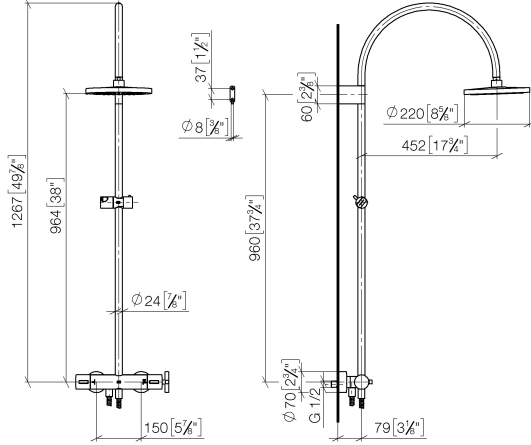

TARA Shower pipe with shower thermostat without hand shower FlowReduce 220 mm - Brushed Bronze

34 458 892 Product version from 5/1/2022

- shower with fixed riser projection 452mm
- Rain shower: PURE RAIN, max. flow rate 7 l/min (at 3 bar)
- Function from: 6 l/min
- rain shower Ø 220 mm
- rain shower with anti-scale system
- rotary diverter with volume control and shut-off function
- slide-on rosettes Ø 70 mm
- height of fittings up to rain shower (bottom edge) 964mm
- height of fittings up to top edge of elbow 1267mm
- gauge 150 mm - 13 mm
- metal shower hose 1750mm with integrated anti-twist protection
- 1/2" connection
- slide bar
- Pipe diameter 23.5 mm
- This product can help a building meet the requirements of Green Building Rating Systems, e.g. LEED®, BREEAM®, DGNB
- WRAS

TARA Shower pipe with shower thermostat without hand shower FlowReduce 220 mm - Brushed Bronze

34 458 892 Product version from 5/1/2022

mm [inches]

1:10

Flow rate chart

Codes & Standards

DIN 4109

EN 1717

Certificates

Belgaqua_22_283_2 WRAS_2204

LGA_38

**TARA Shower pipe with shower thermostat without hand shower FlowReduce
220 mm - Brushed Bronze**

34 458 892 Product version from 5/1/2022

Parts for other
finishes can be found
here: [Chrome](#)

Spare parts list

No.	Item Number	Name	Quantity used	Delivery time
1	90 12 05 092 20-42	shower	1	30
2	04 28 22 346 00-42	pipe	1	60
3	09 14 10 008 90	seal	1	2
4	90 17 11 150 00-42	holder	1	30
5	28 322 970-42	Metal shower hose 1/2" x 3/8" x 1750 mm - Brushed Bronze	1	30
6	12 570 970-42	Slide unit - Brushed Bronze	1	30
7	90 28 22 349 00-42	pipe	1	30
8	04 17 01 250 00-42	connection	1	60
9	90 17 33 015 00-42	handle	1	30
10	90 14 20 026 00 90	seal	1	2
11	90 17 33 021 00-42	handle	1	30