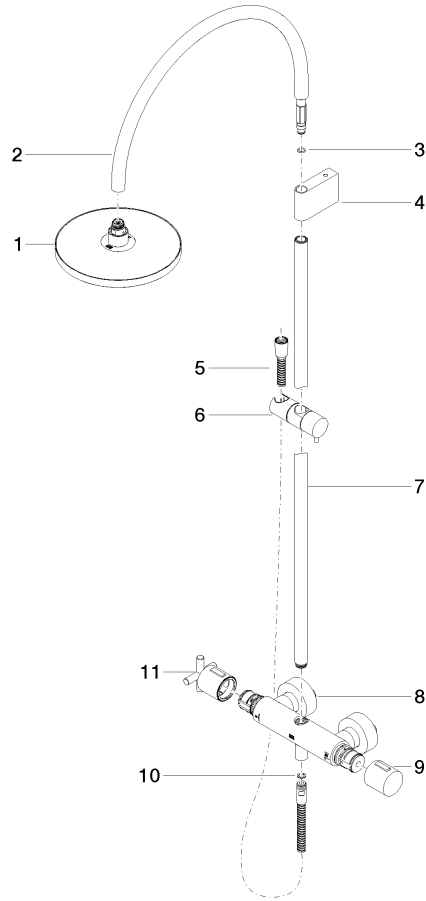

TARA Shower pipe with shower thermostat without hand shower FlowReduce 220 mm - Brushed Bronze

34 458 892 Product version from 5/1/2022

- shower with fixed riser projection 452mm
- Rain shower: PURE RAIN, max. flow rate 7 l/min (at 3 bar)
- Function from: 6 l/min
- rain shower Ø 220 mm
- rain shower with anti-scale system
- rotary diverter with volume control and shut-off function
- slide-on rosettes Ø 70 mm
- height of fittings up to rain shower (bottom edge) 964mm
- height of fittings up to top edge of elbow 1267mm
- gauge 150 mm - 13 mm
- metal shower hose 1750mm with integrated anti-twist protection
- 1/2" connection
- slide bar
- Pipe diameter 23.5 mm
- This product can help a building meet the requirements of Green Building Rating Systems, e.g. LEED®, BREEAM®, DGNB
- WRAS

TARA Shower pipe with shower thermostat without hand shower FlowReduce 220 mm - Brushed Bronze

34 458 892 Product version from 5/1/2022

mm [inches]

1:10

Flow rate chart

Codes & Standards

DIN 4109

EN 1717

Certificates

Belgaqua_22_283_2 WRAS_2204

LGA_38

**TARA Shower pipe with shower thermostat without hand shower FlowReduce
220 mm - Brushed Bronze**

34 458 892 Product version from 5/1/2022

Parts for other
finishes can be found
here: [Chrome](#)

Spare parts list

No.	Item Number	Name	Quantity used	Delivery time
1	90 12 05 092 20-42	shower	1	30
2	04 28 22 346 00-42	pipe	1	60
3	09 14 10 008 90	seal	1	2
4	90 17 11 150 00-42	holder	1	30
5	28 322 970-42	Metal shower hose 1/2" x 3/8" x 1750 mm - Brushed Bronze	1	30
6	12 570 970-42	Slide unit - Brushed Bronze	1	30
7	90 28 22 349 00-42	pipe	1	30
8	04 17 01 250 00-42	connection	1	60
9	90 17 33 015 00-42	handle	1	30
10	90 14 20 026 00 90	seal	1	2
11	90 17 33 021 00-42	handle	1	30