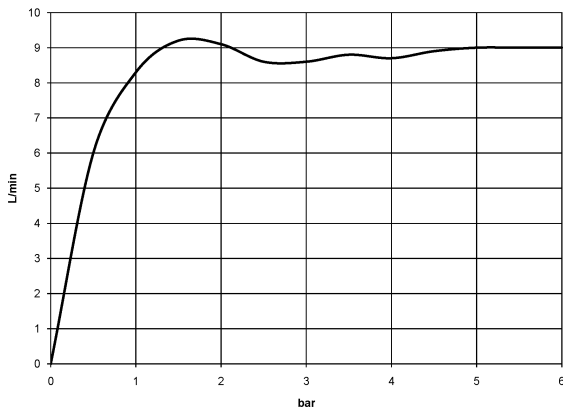

TARA Shower pipe with shower thermostat without hand shower FlowReduce 220 mm - Brushed Bronze

34 458 892 Product version from 5/1/2022

- shower with fixed riser projection 452mm
- Rain shower: PURE RAIN, max. flow rate 7 l/min (at 3 bar)
- Function from: 6 l/min
- rain shower Ø 220 mm
- rain shower with anti-scale system
- rotary diverter with volume control and shut-off function
- slide-on rosettes Ø 70 mm
- height of fittings up to rain shower (bottom edge) 964mm
- height of fittings up to top edge of elbow 1267mm
- gauge 150 mm - 13 mm
- metal shower hose 1750mm with integrated anti-twist protection
- 1/2" connection
- slide bar
- Pipe diameter 23.5 mm
- This product can help a building meet the requirements of Green Building Rating Systems, e.g. LEED®, BREEAM®, DGNB
- WRAS

TARA Shower pipe with shower thermostat without hand shower FlowReduce 220 mm - Brushed Bronze

34 458 892 Product version from 5/1/2022

mm [inches]

1:10

Flow rate chart

Codes & Standards

DIN 4109

EN 1717

ISO 3822

Scottish Water
Byelaws

UK Water Supply
Regulations

Ü-Zeichen

TARA Shower pipe with shower thermostat without hand shower FlowReduce 220 mm - Brushed Bronze

34 458 892 Product version from 5/1/2022