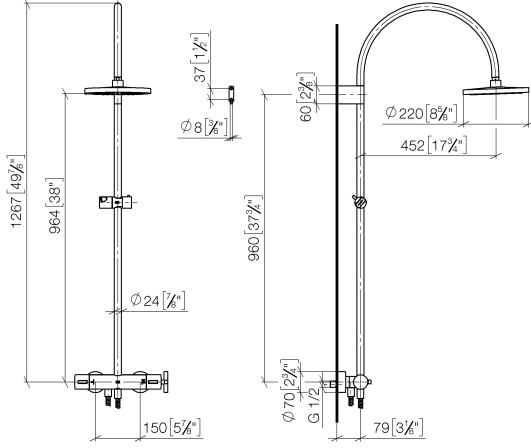

**TARA Shower pipe with shower thermostat without hand shower FlowReduce
220 mm - Brushed Champagne (22kt Gold)**

TARA

34 458 892

- shower with fixed riser projection 452mm
- Rain shower: PURE RAIN, max. flow rate 7 l/min (at 3 bar)
- Function from: 6 l/min
- rain shower Ø 220 mm
- rain shower with anti-scale system
- rotary diverter with volume control and shut-off function
- slide-on rosettes Ø 70 mm
- height of fittings up to rain shower (bottom edge) 964mm
- height of fittings up to top edge of elbow 1267mm
- gauge 150 mm - 13 mm
- metal shower hose 1750mm with integrated anti-twist protection
- 1/2" connection
- slide bar
- Pipe diameter 23.5 mm
- This product can help a building meet the requirements of Green Building Rating Systems, e.g. LEED®, BREEAM®, DGNB
- WRAS 2204013

**TARA Shower pipe with shower thermostat without hand shower FlowReduce
220 mm - Brushed Champagne (22kt Gold)**

TARA

34 458 892
mm [inches]
1:10

Flow rate chart

Codes & Standards

DIN 4109

EN 1717

ISO 3822

Scottish Water
Byelaws

UK Water Supply
Regulations

Ü-Zeichen

TARA Shower pipe with shower thermostat without hand shower FlowReduce
220 mm - Brushed Champagne (22kt Gold)

TARA

34 458 892

Certificates

WRAS_2204

TARA

34 458 892

Spare parts list

Product version from 5/1/2022

No.	Item Number	Name	Quantity used	Delivery time
	90 12 05 092 20-46	shower	11	30