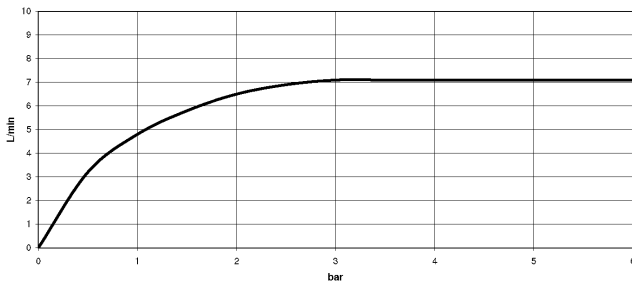

**TARA Shower pipe with shower thermostat without hand shower FlowReduce
220 mm - Brushed Champagne (22kt Gold)**

TARA

34 458 892

- shower with fixed riser projection 452mm
- Rain shower: PURE RAIN, max. flow rate 7 l/min (at 3 bar)
- Function from: 6 l/min
- rain shower Ø 220 mm
- rain shower with anti-scale system
- rotary diverter with volume control and shut-off function
- slide-on rosettes Ø 70 mm
- height of fittings up to rain shower (bottom edge) 964mm
- height of fittings up to top edge of elbow 1267mm
- gauge 150 mm - 13 mm
- metal shower hose 1750mm with integrated anti-twist protection
- 1/2" connection
- slide bar
- Pipe diameter 23.5 mm
- This product can help a building meet the requirements of Green Building Rating Systems, e.g. LEED®, BREEAM®, DGNB
- WRAS 2204013

**TARA Shower pipe with shower thermostat without hand shower FlowReduce
220 mm - Brushed Champagne (22kt Gold)**

TARA

34 458 892
mm [inches]
1:10

Flow rate chart

Codes & Standards

DIN 4109

EN 1717

ISO 3822