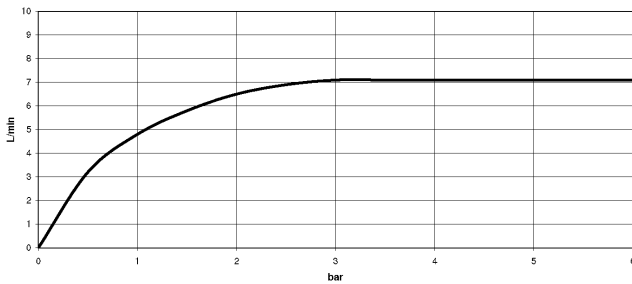

**TARA Shower pipe with shower thermostat without hand shower FlowReduce
220 mm - Champagne (22kt Gold)**

TARA

34 458 892

- shower with fixed riser projection 452mm
- Rain shower: PURE RAIN, max. flow rate 7 l/min (at 3 bar)
- Function from: 6 l/min
- rain shower Ø 220 mm
- rain shower with anti-scale system
- rotary diverter with volume control and shut-off function
- slide-on rosettes Ø 70 mm
- height of fittings up to rain shower (bottom edge) 964mm
- height of fittings up to top edge of elbow 1267mm
- gauge 150 mm - 13 mm
- metal shower hose 1750mm with integrated anti-twist protection
- 1/2" connection
- slide bar
- Pipe diameter 23.5 mm
- This product can help a building meet the requirements of Green Building Rating Systems, e.g. LEED®, BREEAM®, DGNB
- WRAS 2204013

**TARA Shower pipe with shower thermostat without hand shower FlowReduce
220 mm - Champagne (22kt Gold)**

TARA

34 458 892
mm [inches]
1:10

Flow rate chart

Codes & Standards

DIN 4109

EN 1717

ISO 3822