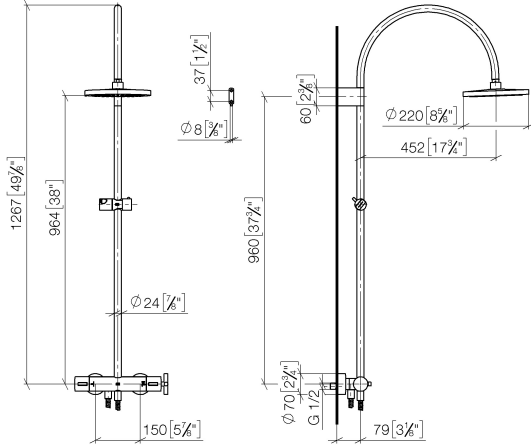

**TARA Shower pipe with shower thermostat without hand shower FlowReduce
220 mm - Champagne (22kt Gold)**

TARA

34 458 892

- shower with fixed riser projection 452mm
- Rain shower: PURE RAIN, max. flow rate 7 l/min (at 3 bar)
- Function from: 6 l/min
- rain shower Ø 220 mm
- rain shower with anti-scale system
- rotary diverter with volume control and shut-off function
- slide-on rosettes Ø 70 mm
- height of fittings up to rain shower (bottom edge) 964mm
- height of fittings up to top edge of elbow 1267mm
- gauge 150 mm - 13 mm
- metal shower hose 1750mm with integrated anti-twist protection
- 1/2" connection
- slide bar
- Pipe diameter 23.5 mm
- This product can help a building meet the requirements of Green Building Rating Systems, e.g. LEED®, BREEAM®, DGNB
- WRAS 2204013

**TARA Shower pipe with shower thermostat without hand shower FlowReduce
220 mm - Champagne (22kt Gold)**

TARA

34 458 892
mm [inches]
1:10

Flow rate chart

Codes & Standards

DIN 4109

EN 1717

ISO 3822

Scottish Water
Byelaws

UK Water Supply
Regulations

Ü-Zeichen

TARA Shower pipe with shower thermostat without hand shower FlowReduce
220 mm - Champagne (22kt Gold)

TARA

34 458 892

Certificates

WRAS_2204

TARA

34 458 892

Spare parts list

Product version from 5/1/2022

No.	Item Number	Name	Quantity used	Delivery time
	90 12 05 092 20-47	shower	11	30