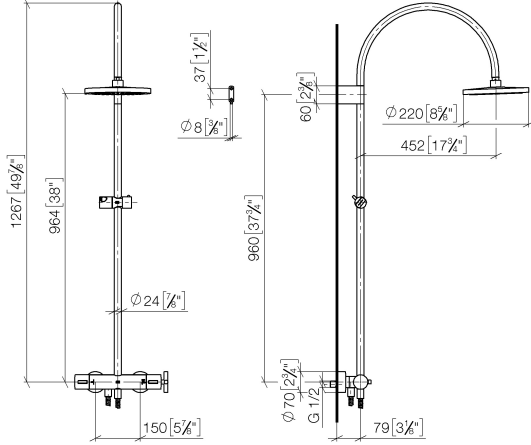

**TARA Shower pipe with shower thermostat without hand shower FlowReduce
220 mm - Brushed Chrome**

TARA

34 458 892

- shower with fixed riser projection 452mm
- Rain shower: PURE RAIN, max. flow rate 7 l/min (at 3 bar)
- Function from: 6 l/min
- rain shower Ø 220 mm
- rain shower with anti-scale system
- rotary diverter with volume control and shut-off function
- slide-on rosettes Ø 70 mm
- height of fittings up to rain shower (bottom edge) 964mm
- height of fittings up to top edge of elbow 1267mm
- gauge 150 mm - 13 mm
- metal shower hose 1750mm with integrated anti-twist protection
- 1/2" connection
- slide bar
- Pipe diameter 23.5 mm
- This product can help a building meet the requirements of Green Building Rating Systems, e.g. LEED®, BREEAM®, DGNB
- WRAS 2204013

Required miscellaneous

**SERIES-VARIOUS Hand shower -
Brushed Chrome** 28 027 979-93
0010

**TARA Shower pipe with shower thermostat without hand shower FlowReduce
220 mm - Brushed Chrome**

TARA

34 458 892
mm [inches]
1:10

Flow rate chart

Codes & Standards

DIN 4109

EN 1717

ISO 3822

Scottish Water
Byelaws

UK Water Supply
Regulations

Ü-Zeichen

TARA Shower pipe with shower thermostat without hand shower FlowReduce
220 mm - Brushed Chrome

TARA

34 458 892

Certificates

WRAS_2204

LGA_38

Belgaqua_22_283_2

34 458 892