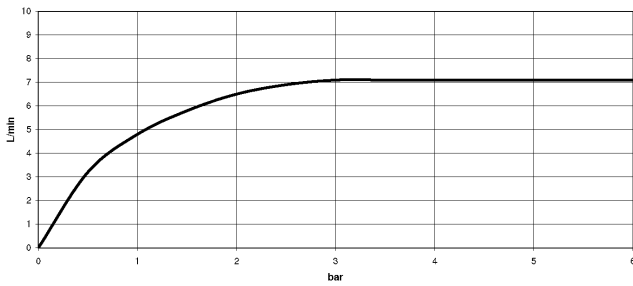

Flow rate chart

Codes & Standards

DIN 4109

EN 1717

ISO 3822

Scottish Water
Byelaws

UK Water Supply
Regulations

Ü-Zeichen