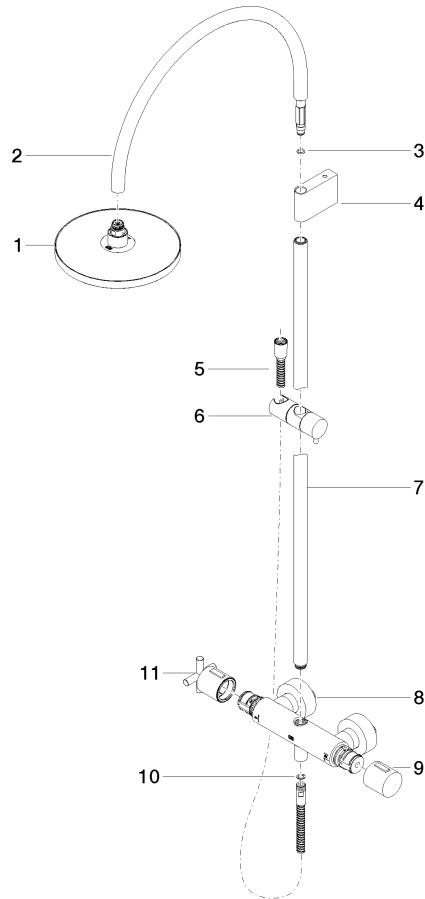

**TARA Shower pipe with shower thermostat without hand shower FlowReduce
220 mm - Brushed Chrome**

TARA

34 458 892

- shower with fixed riser projection 452mm
- Rain shower: PURE RAIN, max. flow rate 7 l/min (at 3 bar)
- Function from: 6 l/min
- rain shower Ø 220 mm
- rain shower with anti-scale system
- rotary diverter with volume control and shut-off function
- slide-on rosettes Ø 70 mm
- height of fittings up to rain shower (bottom edge) 964mm
- height of fittings up to top edge of elbow 1267mm
- gauge 150 mm - 13 mm
- metal shower hose 1750mm with integrated anti-twist protection
- 1/2" connection
- slide bar
- Pipe diameter 23.5 mm
- This product can help a building meet the requirements of Green Building Rating Systems, e.g. LEED®, BREEAM®, DGNB
- WRAS 2204013

Required miscellaneous

**SERIES-VARIOUS Hand shower -
Brushed Chrome** 28 027 979-93
0010

**TARA Shower pipe with shower thermostat without hand shower FlowReduce
220 mm - Brushed Chrome**

TARA

34 458 892
mm [inches]
1:10

TARA Shower pipe with shower thermostat without hand shower FlowReduce
220 mm - Brushed Chrome

TARA

34 458 892

Certificates

WRAS_2204

LGA_38

Belgaqua_22_283_2

34 458 892

Product version from 5/1/2022

Parts for other
finishes can be found
here: [Chrome](#)

TARA Shower pipe with shower thermostat without hand shower FlowReduce
220 mm - Brushed Chrome

TARA

34 458 892

Spare parts list