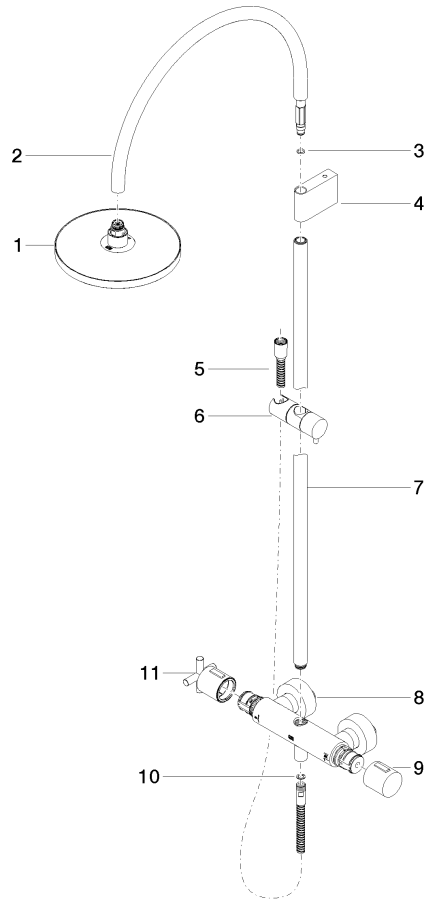

**TARA Shower pipe with shower thermostat without hand shower FlowReduce  
220 mm - Brushed Dark Platinum**

TARA

34 458 892

- shower with fixed riser projection 452mm
- Rain shower: PURE RAIN, max. flow rate 7 l/min (at 3 bar)
- Function from: 6 l/min
- rain shower Ø 220 mm
- rain shower with anti-scale system
- rotary diverter with volume control and shut-off function
- slide-on rosettes Ø 70 mm
- height of fittings up to rain shower (bottom edge) 964mm
- height of fittings up to top edge of elbow 1267mm
- gauge 150 mm - 13 mm
- metal shower hose 1750mm with integrated anti-twist protection
- 1/2" connection
- slide bar
- Pipe diameter 23.5 mm
- This product can help a building meet the requirements of Green Building Rating Systems, e.g. LEED®, BREEAM®, DGNB
- WRAS 2204013

**TARA Shower pipe with shower thermostat without hand shower FlowReduce  
220 mm - Brushed Dark Platinum**

TARA

34 458 892  
mm [inches]  
1:10

**Flow rate chart**

**Codes & Standards**

DIN 4109	EN 1717	ISO 3822	Scottish Water Byelaws
UK Water Supply Regulations	Ü-Zeichen		

TARA Shower pipe with shower thermostat without hand shower FlowReduce  
220 mm - Brushed Dark Platinum

---

TARA

34 458 892

Certificates

---

WRAS\_2204

LGA\_38

Belgaqua\_22\_283\_2

34 458 892

**Product version from 5/1/2022**

Parts for other  
finishes can be found  
here: [Chrome](#)

TARA Shower pipe with shower thermostat without hand shower FlowReduce  
220 mm - Brushed Dark Platinum