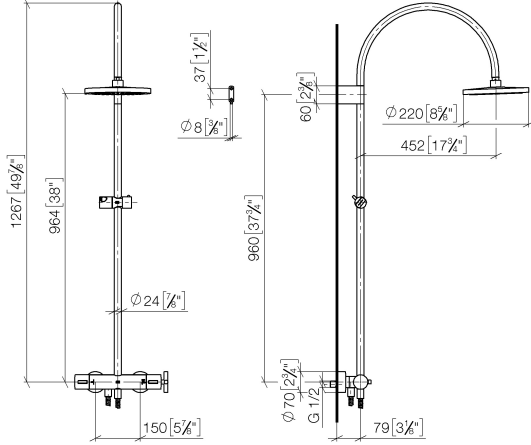

**TARA Shower pipe with shower thermostat without hand shower FlowReduce  
220 mm - Brushed Dark Platinum**

TARA

34 458 892

- shower with fixed riser projection 452mm
- Rain shower: PURE RAIN, max. flow rate 7 l/min (at 3 bar)
- Function from: 6 l/min
- rain shower Ø 220 mm
- rain shower with anti-scale system
- rotary diverter with volume control and shut-off function
- slide-on rosettes Ø 70 mm
- height of fittings up to rain shower (bottom edge) 964mm
- height of fittings up to top edge of elbow 1267mm
- gauge 150 mm - 13 mm
- metal shower hose 1750mm with integrated anti-twist protection
- 1/2" connection
- slide bar
- Pipe diameter 23.5 mm
- This product can help a building meet the requirements of Green Building Rating Systems, e.g. LEED®, BREEAM®, DGNB
- WRAS 2204013

**TARA Shower pipe with shower thermostat without hand shower FlowReduce  
220 mm - Brushed Dark Platinum**

TARA

34 458 892  
mm [inches]  
1:10

**Flow rate chart**

**Codes & Standards**

DIN 4109	EN 1717	ISO 3822	Scottish Water Byelaws
UK Water Supply Regulations	Ü-Zeichen		

TARA Shower pipe with shower thermostat without hand shower FlowReduce  
220 mm - Brushed Dark Platinum

---

TARA

34 458 892

Certificates

---

WRAS\_2204

LGA\_38