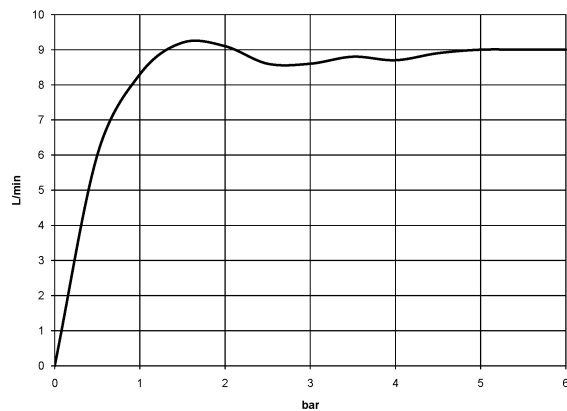

**VAIA Shower pipe with shower thermostat without hand shower FlowReduce - Platinum**

34 459 809

- shower with fixed riser projection 452mm
- overhead shower: rain flow
- rain shower Ø 220 mm
- rain shower with anti-scale system
- max. rainshower flow 7 l/min
- Function from: 6 l/min
- rotary diverter with volume control and shut-off function
- slide-on rosettes Ø 70 mm
- height of fittings up to rain shower (bottom edge) 964mm
- height of fittings up to top edge of elbow 1267mm
- gauge 150 mm - 13 mm
- metal shower hose 1750mm with integrated anti-twist protection
- 1/2" connection
- slide bar
- Pipe diameter 23.5 mm
- This product can help a building meet the requirements of Green Building Rating Systems, e.g. LEED®, BREEAM®, DGNB
- WRAS

34 459 809

mm [inches]

1:10

**Flow rate chart**

**Codes & Standards**

DIN 4109

EN 1717

ISO 3822