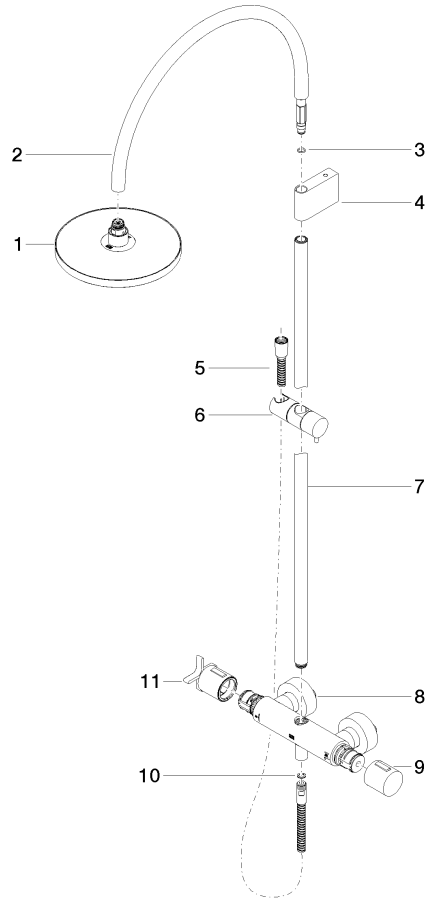

**VAIA Shower pipe with shower thermostat without hand shower FlowReduce - Platinum**

34 459 809

- shower with fixed riser projection 452mm
- overhead shower: rain flow
- rain shower Ø 220 mm
- rain shower with anti-scale system
- max. rainshower flow 7 l/min
- Function from: 6 l/min
- rotary diverter with volume control and shut-off function
- slide-on rosettes Ø 70 mm
- height of fittings up to rain shower (bottom edge) 964mm
- height of fittings up to top edge of elbow 1267mm
- gauge 150 mm - 13 mm
- metal shower hose 1750mm with integrated anti-twist protection
- 1/2" connection
- slide bar
- Pipe diameter 23.5 mm
- This product can help a building meet the requirements of Green Building Rating Systems, e.g. LEED®, BREEAM®, DGNB
- WRAS

34 459 809

mm [inches]

1:10

**Flow rate chart**

**Codes & Standards**

DIN 4109

EN 1717

ISO 3822

## VAIA Shower pipe with shower thermostat without hand shower FlowReduce - Platinum

---

34 459 809

Certificates

---

WRAS\_2204

Belgaqua\_24-006-2 LGA\_38

**VAIA Shower pipe with shower thermostat without hand shower FlowReduce -  
Platinum**

34 459 809  
Parts for other  
finishes can be found  
here: [Chrome](#)

**Spare parts list**

No.	Item Number	Name	Quantity used	Delivery time
1	90 12 05 092 20-08	shower	1	40
2	04 28 22 346 00-08	pipe	1	40
3	09 14 10 008 90	seal	1	2
4	90 17 11 150 00-08	holder	1	40
5	28 322 970-08	Metal shower hose 1/2" x 3/8" x 1750 mm - Platinum	1	40
6	12 570 970-08	Slide unit - Platinum	1	40
7	90 28 22 349 00-08	pipe	1	40
8	04 17 01 250 00-08	connection	1	40
9	90 17 33 015 00-08	handle	1	40
10	90 14 20 026 00 90	seal	1	2
11	90 17 33 030 00-08	handle	1	40