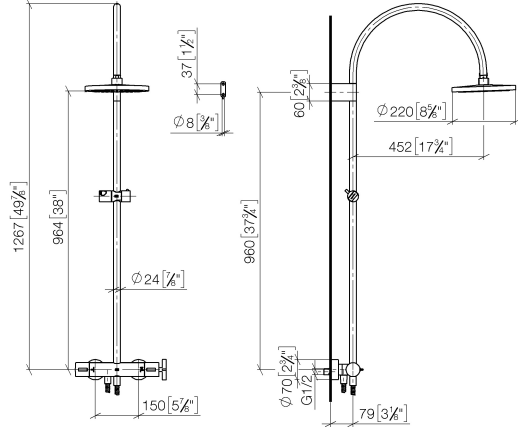

**VAIA Shower pipe with shower thermostat without hand shower FlowReduce - Platinum**

34 459 809

- shower with fixed riser projection 452mm
- overhead shower: rain flow
- rain shower Ø 220 mm
- rain shower with anti-scale system
- max. rainshower flow 7 l/min
- Function from: 6 l/min
- rotary diverter with volume control and shut-off function
- slide-on rosettes Ø 70 mm
- height of fittings up to rain shower (bottom edge) 964mm
- height of fittings up to top edge of elbow 1267mm
- gauge 150 mm - 13 mm
- metal shower hose 1750mm with integrated anti-twist protection
- 1/2" connection
- slide bar
- Pipe diameter 23.5 mm
- This product can help a building meet the requirements of Green Building Rating Systems, e.g. LEED®, BREEAM®, DGNB
- WRAS

**Required miscellaneous**

**Hand shower - Platinum**

28 016 979-08

**Required miscellaneous**

**SERIES-VARIOUS Hand shower - Platinum**

28 029 979-08

**VAIA Shower pipe with shower thermostat without hand shower FlowReduce - Platinum**

34 459 809

mm [inches]

1:10

**Flow rate chart**

**Codes & Standards**

DIN 4109

EN 1717

ISO 3822

34 459 809  
Parts for other  
finishes can be found  
here: [Chrome](#)

**Spare parts list**

No.	Item Number	Name	Quantity used	Delivery time
1	90 12 05 092 20-08	shower	1	40
2	04 28 22 346 00-08	pipe	1	40
3	09 14 10 008 90	seal	1	2
4	90 17 11 150 00-08	holder	1	40
5	28 322 970-08	Metal shower hose 1/2" x 3/8" x 1750 mm - Platinum	1	40
6	12 570 970-08	Slide unit - Platinum	1	40
7	90 28 22 349 00-08	pipe	1	40
8	04 17 01 250 00-08	connection	1	40
9	90 17 33 015 00-08	handle	1	40
10	90 14 20 026 00 90	seal	1	2
11	90 17 33 030 00-08	handle	1	40