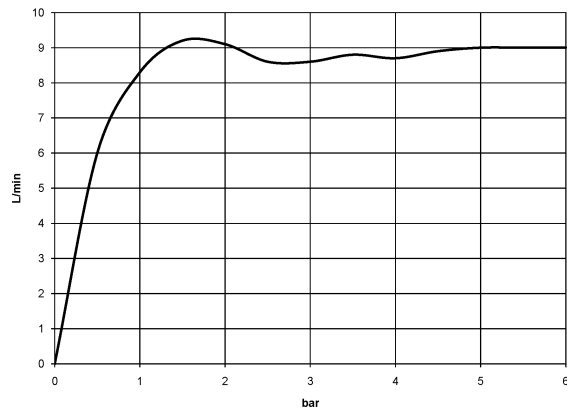

**VAIA Shower pipe with shower thermostat without hand shower FlowReduce - Dark Chrome**

34 459 809

- shower with fixed riser projection 452mm
- overhead shower: rain flow
- rain shower Ø 220 mm
- rain shower with anti-scale system
- max. rainshower flow 7 l/min
- Function from: 6 l/min
- rotary diverter with volume control and shut-off function
- slide-on rosettes Ø 70 mm
- height of fittings up to rain shower (bottom edge) 964mm
- height of fittings up to top edge of elbow 1267mm
- gauge 150 mm - 13 mm
- metal shower hose 1750mm with integrated anti-twist protection
- 1/2" connection
- slide bar
- Pipe diameter 23.5 mm
- This product can help a building meet the requirements of Green Building Rating Systems, e.g. LEED®, BREEAM®, DGNB
- WRAS

34 459 809

mm [inches]

**Flow rate chart**

**Codes & Standards**

DIN 4109

EN 1717

ISO 3822

Scottish Water  
Byelaws