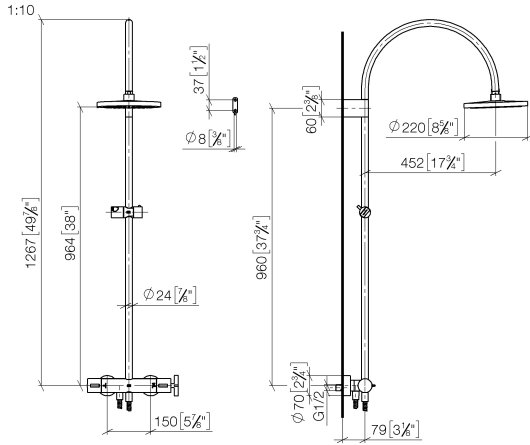

**VAIA Shower pipe with shower thermostat without hand shower FlowReduce - Dark Chrome**

34 459 809

- shower with fixed riser projection 452mm
- overhead shower: rain flow
- rain shower Ø 220 mm
- rain shower with anti-scale system
- max. rainshower flow 7 l/min
- Function from: 6 l/min
- rotary diverter with volume control and shut-off function
- slide-on rosettes Ø 70 mm
- height of fittings up to rain shower (bottom edge) 964mm
- height of fittings up to top edge of elbow 1267mm
- gauge 150 mm - 13 mm
- metal shower hose 1750mm with integrated anti-twist protection
- 1/2" connection
- slide bar
- Pipe diameter 23.5 mm
- This product can help a building meet the requirements of Green Building Rating Systems, e.g. LEED®, BREEAM®, DGNB
- WRAS

34 459 809

mm [inches]

**Flow rate chart**

**Codes & Standards**

DIN 4109

EN 1717

ISO 3822

Scottish Water  
Byelaws

34 459 809

Parts for other  
finishes can be found  
here: [Chrome](#)

**Spare parts list**

No.	Item Number	Name	Quantity used	Delivery time
1	90 12 05 092 20-19	shower	1	20
2	04 28 22 346 00-19	pipe	1	20
3	09 14 10 008 90	seal	1	2
4	90 17 11 150 00-19	holder	1	20
5	28 322 970-19	Metal shower hose 1/2" x 3/8" x 1750 mm - Dark Chrome	1	20
6	12 570 970-19	Slide unit - Dark Chrome	1	20
7	90 28 22 349 00-19	pipe	1	20
8	04 17 01 250 00-19	connection	1	20
9	90 17 33 015 00-19	handle	1	20
10	90 14 20 026 00 90	seal	1	2
11	90 17 33 030 00-19	handle	1	20