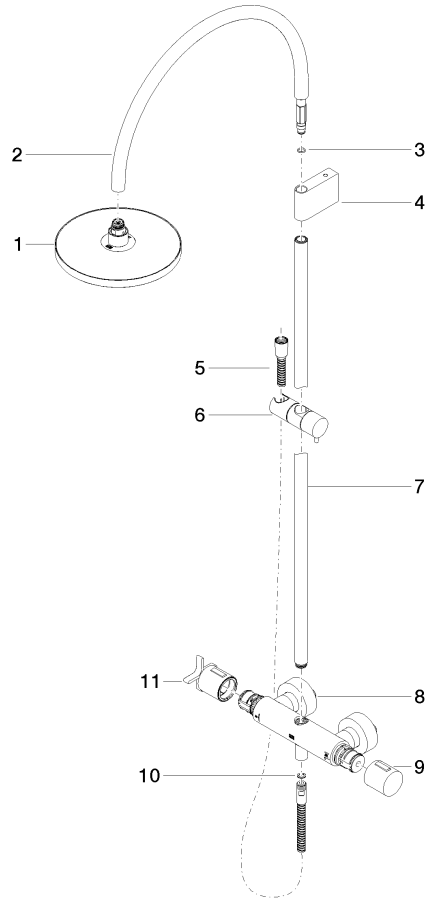

**VAIA Shower pipe with shower thermostat without hand shower FlowReduce - Dark Chrome**

34 459 809

- shower with fixed riser projection 452mm
- overhead shower: rain flow
- rain shower Ø 220 mm
- rain shower with anti-scale system
- max. rainshower flow 7 l/min
- Function from: 6 l/min
- rotary diverter with volume control and shut-off function
- slide-on rosettes Ø 70 mm
- height of fittings up to rain shower (bottom edge) 964mm
- height of fittings up to top edge of elbow 1267mm
- gauge 150 mm - 13 mm
- metal shower hose 1750mm with integrated anti-twist protection
- 1/2" connection
- slide bar
- Pipe diameter 23.5 mm
- This product can help a building meet the requirements of Green Building Rating Systems, e.g. LEED®, BREEAM®, DGNB
- WRAS

34 459 809

mm [inches]

**Flow rate chart**

**Codes & Standards**

DIN 4109

EN 1717

ISO 3822

Scottish Water  
Byelaws

## VAIA Shower pipe with shower thermostat without hand shower FlowReduce - Dark Chrome

---

34 459 809

Certificates

---

WRAS\_2204

Belgaqua\_24-006-2 LGA\_38

**VAIA Shower pipe with shower thermostat without hand shower FlowReduce -  
Dark Chrome**

34 459 809

Parts for other  
finishes can be found  
here: [Chrome](#)

**Spare parts list**

No.	Item Number	Name	Quantity used	Delivery time
1	90 12 05 092 20-19	shower	1	20
2	04 28 22 346 00-19	pipe	1	20
3	09 14 10 008 90	seal	1	2
4	90 17 11 150 00-19	holder	1	20
5	28 322 970-19	Metal shower hose 1/2" x 3/8" x 1750 mm - Dark Chrome	1	20
6	12 570 970-19	Slide unit - Dark Chrome	1	20
7	90 28 22 349 00-19	pipe	1	20
8	04 17 01 250 00-19	connection	1	20
9	90 17 33 015 00-19	handle	1	20
10	90 14 20 026 00 90	seal	1	2
11	90 17 33 030 00-19	handle	1	20