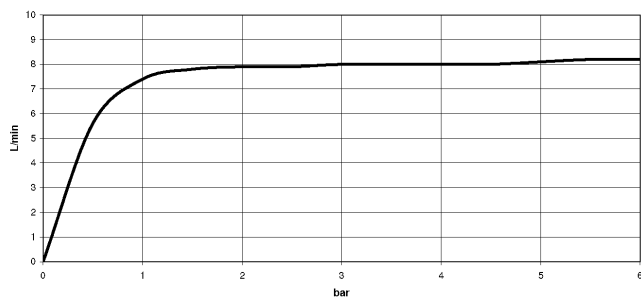

Showerpipe with shower thermostat without hand shower FlowReduce - Brushed Bronze

34 459 979 Product version from 4/1/2024

- shower with fixed riser projection 453mm
- overhead shower: rain flow
- rain shower Ø 220 mm
- rain shower with anti-scale system
- max. rainshower flow 7 l/min
- rotary diverter with volume control and shut-off function
- slide-on rosettes Ø 70 mm
- height of fittings up to rain shower (bottom edge) 1009mm
- height of fittings up to top edge of elbow 1150mm
- gauge 150 mm - 13 mm
- metal shower hose 1750mm with integrated anti-twist protection
- 1/2" connection
- slide bar
- Pipe diameter 23.5 mm
- quick clearing
- This product can help a building meet the requirements of Green Building Rating Systems, e.g. LEED®, BREEAM®, DGNB
- WRAS

mm [inches]

1:10

Flow rate chart

Codes & Standards

DIN 4109

ISO 3822

Scottish Water
Byelaws

UK Water Supply
Regulations