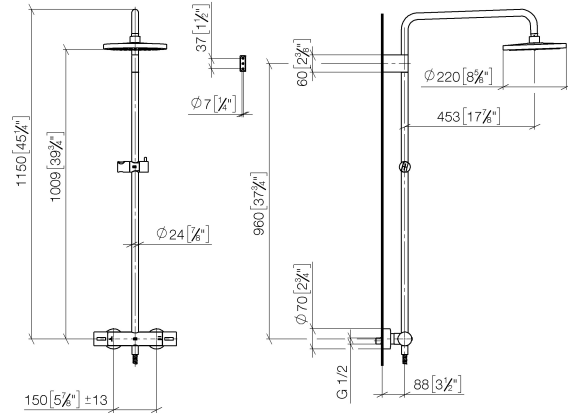

Showerpipe with shower thermostat without hand shower FlowReduce - Brushed Bronze

34 459 979 Product version from 4/1/2024

- shower with fixed riser projection 453mm
- overhead shower: rain flow
- rain shower Ø 220 mm
- rain shower with anti-scale system
- max. rainshower flow 7 l/min
- rotary diverter with volume control and shut-off function
- slide-on rosettes Ø 70 mm
- height of fittings up to rain shower (bottom edge) 1009mm
- height of fittings up to top edge of elbow 1150mm
- gauge 150 mm - 13 mm
- metal shower hose 1750mm with integrated anti-twist protection
- 1/2" connection
- slide bar
- Pipe diameter 23.5 mm
- quick clearing
- This product can help a building meet the requirements of Green Building Rating Systems, e.g. LEED®, BREEAM®, DGNB
- WRAS

Required miscellaneous

**Hand shower FlowReduce -
Brushed Bronze** 28 018 979-42
0010

Showerpipe with shower thermostat without hand shower FlowReduce - Brushed Bronze

34 459 979 Product version from 4/1/2024

mm [inches]

1:10

Flow rate chart

Codes & Standards

DIN 4109

ISO 3822

Scottish Water
Byelaws

UK Water Supply
Regulations

34 459 979 Product version from 4/1/2024

Parts for other
finishes can be found
here: [Chrome](#)

Spare parts list

| No. | Item Number | Name | Quantity used | Delivery time |
|-----|--------------------|----------------------------------------------------------|---------------|---------------|
| 1 | 90 12 05 092 20-42 | shower | 1 | 30 |
| 2 | 09 23 01 039 90 | sieve | 1 | 2 |
| 3 | 90 28 22 348 00-42 | pipe | 1 | 30 |
| 4 | 90 17 11 150 00-42 | holder | 1 | 30 |
| 5 | 90 28 22 349 00-42 | pipe | 1 | 30 |
| 6 | 04 17 01 250 00-42 | connection | 1 | 60 |
| 7 | 90 17 33 015 00-42 | handle | 2 | 30 |
| 8 | 90 14 20 026 00 90 | seal | 1 | 2 |
| 9 | 12 570 970-42 | Slide unit - Brushed Bronze | 1 | 30 |
| 10 | 28 322 970-42 | Metal shower hose 1/2" x 3/8" x 1750 mm - Brushed Bronze | 1 | 30 |