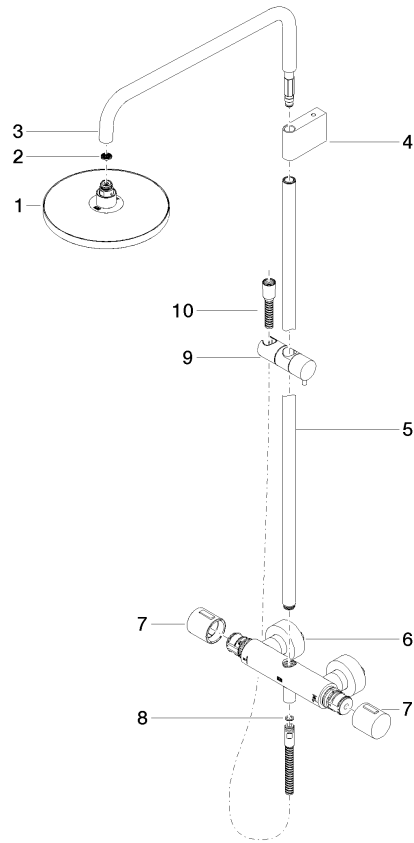

Showerpipe with shower thermostat without hand shower FlowReduce - Brushed Bronze

34 459 979 Product version from 4/1/2024

- shower with fixed riser projection 453mm
- overhead shower: rain flow
- rain shower Ø 220 mm
- rain shower with anti-scale system
- max. rainshower flow 7 l/min
- rotary diverter with volume control and shut-off function
- slide-on rosettes Ø 70 mm
- height of fittings up to rain shower (bottom edge) 1009mm
- height of fittings up to top edge of elbow 1150mm
- gauge 150 mm - 13 mm
- metal shower hose 1750mm with integrated anti-twist protection
- 1/2" connection
- slide bar
- Pipe diameter 23.5 mm
- quick clearing
- This product can help a building meet the requirements of Green Building Rating Systems, e.g. LEED®, BREEAM®, DGNB
- WRAS

mm [inches]

1:10

Flow rate chart

Codes & Standards

DIN 4109

ISO 3822

Scottish Water
Byelaws

UK Water Supply
Regulations

Ü-Zeichen

Showerpipe with shower thermostat without hand shower FlowReduce - Brushed Bronze

34 459 979 Product version from 4/1/2024

Certificates

WRAS_2204

LGA_38

Showerpipe with shower thermostat without hand shower FlowReduce - Brushed Bronze

34 459 979 Product version from 4/1/2024

Parts for other
finishes can be found
here: [Chrome](#)

Spare parts list

| No. | Item Number | Name | Quantity used | Delivery time |
|-----|--------------------|----------------------------------------------------------|---------------|---------------|
| 1 | 90 12 05 092 20-42 | shower | 1 | 30 |
| 2 | 09 23 01 039 90 | sieve | 1 | 2 |
| 3 | 90 28 22 348 00-42 | pipe | 1 | 30 |
| 4 | 90 17 11 150 00-42 | holder | 1 | 30 |
| 5 | 90 28 22 349 00-42 | pipe | 1 | 30 |
| 6 | 04 17 01 250 00-42 | connection | 1 | 60 |
| 7 | 90 17 33 015 00-42 | handle | 2 | 30 |
| 8 | 90 14 20 026 00 90 | seal | 1 | 2 |
| 9 | 12 570 970-42 | Slide unit - Brushed Bronze | 1 | 30 |
| 10 | 28 322 970-42 | Metal shower hose 1/2" x 3/8" x 1750 mm - Brushed Bronze | 1 | 30 |