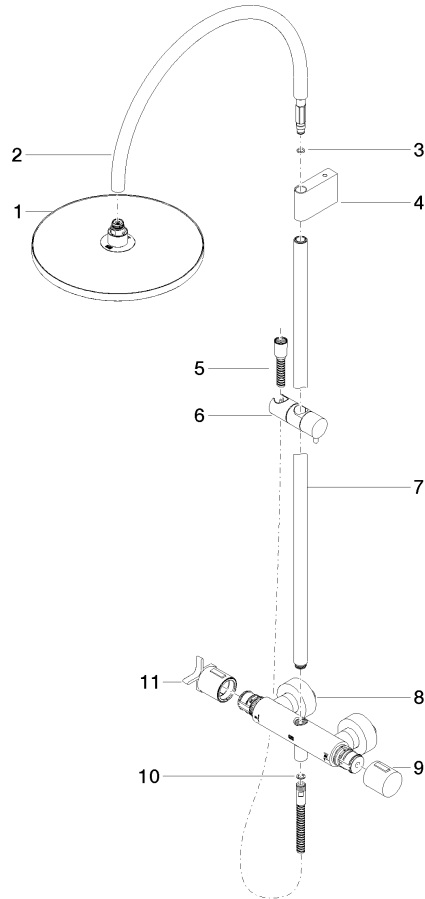

34 460 809

- shower with fixed riser projection 452mm
- overhead shower: rain flow
- rain shower Ø 300 mm
- rain shower with anti-scale system
- max. rainshower flow 14 l/min
- Function from: 10 l/min
- rotary diverter with volume control and shut-off function
- slide-on rosettes Ø 70 mm
- height of fittings up to rain shower (bottom edge) 964mm
- height of fittings up to top edge of elbow 1267mm
- gauge 150 mm - 13 mm
- metal shower hose 1750mm with integrated anti-twist protection
- 1/2" connection
- slide bar
- Pipe diameter 23.5 mm

34 460 809

Flow rate chart

Codes & Standards

DIN 4109

EN 1717

ISO 3822

Ü-Zeichen

VAIA Shower pipe with shower thermostat without hand shower - Chrome

VAIA

34 460 809

Certificates

Belgaqua_24-006-2 LGA_38

34 460 809

VAIA Shower pipe with shower thermostat without hand shower - Chrome

VAIA

34 460 809

Spare parts list

No.	Item Number	Name	Quantity used	Delivery time
	04 12 05 091 00-00	shower	11	10