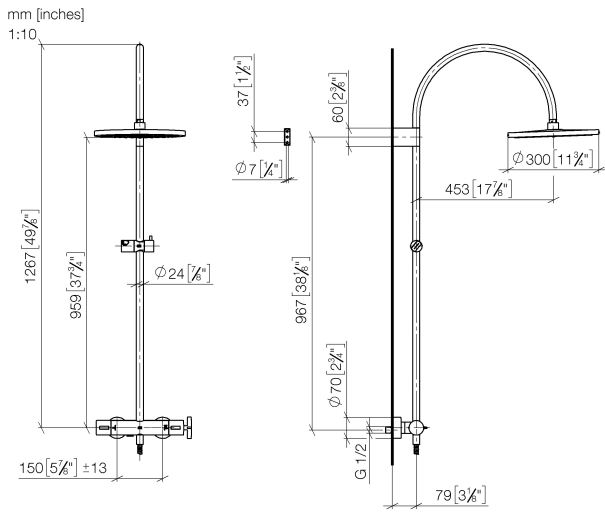

34 460 809

- shower with fixed riser projection 452mm
- overhead shower: rain flow
- rain shower Ø 300 mm
- rain shower with anti-scale system
- max. rainshower flow 14 l/min
- Function from: 10 l/min
- rotary diverter with volume control and shut-off function
- slide-on rosettes Ø 70 mm
- height of fittings up to rain shower (bottom edge) 964mm
- height of fittings up to top edge of elbow 1267mm
- gauge 150 mm - 13 mm
- metal shower hose 1750mm with integrated anti-twist protection
- 1/2" connection
- slide bar
- Pipe diameter 23.5 mm

This article does not include a hand shower!
Intrinsic protection against back flow.

	Chrome	34 460 809-00
	Brushed Platinum	34 460 809-06
	Platinum	34 460 809-08
	Dark Chrome	34 460 809-19
	Brushed Durabronze (23kt Gold)	34 460 809-28
	Brushed Bronze	34 460 809-42
	Brushed Champagne (22kt Gold)	34 460 809-46
	Champagne (22kt Gold)	34 460 809-47
	Brushed Dark Platinum	34 460 809-99

34 460 809

Flow rate chart

Codes & Standards

DIN 4109

EN 1717

ISO 3822

Ü-Zeichen

VAIA Shower pipe with shower thermostat without hand shower - Chrome

Spare parts list

No.	Item Number	Name	Quantity used	Delivery time
	04 12 05 091 00-00	shower	11	10