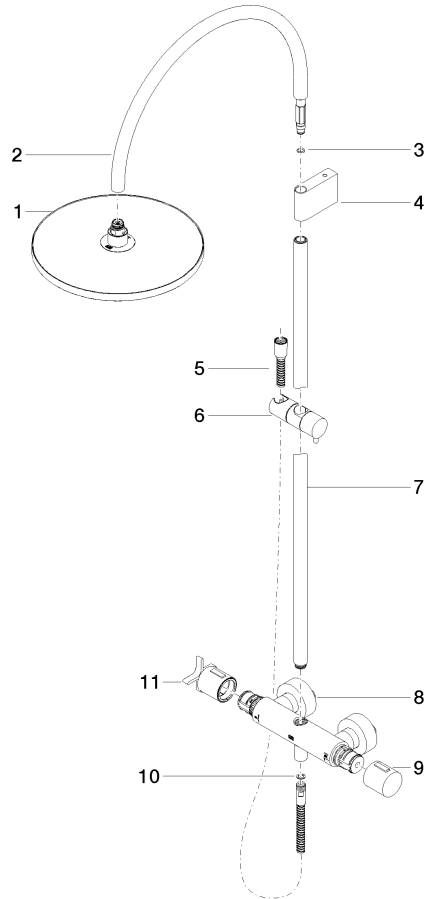

34 460 809

- shower with fixed riser projection 452mm
- overhead shower: rain flow
- rain shower Ø 300 mm
- rain shower with anti-scale system
- max. rainshower flow 14 l/min
- Function from: 10 l/min
- rotary diverter with volume control and shut-off function
- slide-on rosettes Ø 70 mm
- height of fittings up to rain shower (bottom edge) 964mm
- height of fittings up to top edge of elbow 1267mm
- gauge 150 mm - 13 mm
- metal shower hose 1750mm with integrated anti-twist protection
- 1/2" connection
- slide bar
- Pipe diameter 23.5 mm

34 460 809

Flow rate chart

Codes & Standards

DIN 4109

EN 1717

ISO 3822

Ü-Zeichen

VAIA Shower pipe with shower thermostat without hand shower - Platinum

VAIA

34 460 809

Certificates

Belgaqua_24-006-2 LGA_38

34 460 809

Parts for other finishes can be found here: [Chrome](#)

VAIA Shower pipe with shower thermostat without hand shower - Platinum

VAIA

34 460 809

Spare parts list

No.	Item Number	Name	Quantity used	Delivery time
	04 12 05 091 00-08	shower	11	40