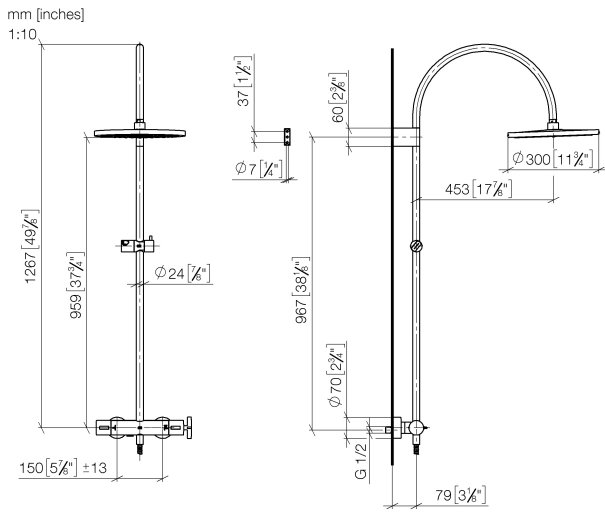

34 460 809

- shower with fixed riser projection 452mm
- overhead shower: rain flow
- rain shower Ø 300 mm
- rain shower with anti-scale system
- max. rainshower flow 14 l/min
- Function from: 10 l/min
- rotary diverter with volume control and shut-off function
- slide-on rosettes Ø 70 mm
- height of fittings up to rain shower (bottom edge) 964mm
- height of fittings up to top edge of elbow 1267mm
- gauge 150 mm - 13 mm
- metal shower hose 1750mm with integrated anti-twist protection
- 1/2" connection
- slide bar
- Pipe diameter 23.5 mm

This article does not include a hand shower!
Intrinsic protection against back flow.

	Platinum	34 460 809-08
	Chrome	34 460 809-00
	Brushed Platinum	34 460 809-06
	Dark Chrome	34 460 809-19
	Brushed Durabronze (23kt Gold)	34 460 809-28
	Brushed Bronze	34 460 809-42
	Brushed Champagne (22kt Gold)	34 460 809-46
	Champagne (22kt Gold)	34 460 809-47
	Brushed Dark Platinum	34 460 809-99

34 460 809

Flow rate chart

Codes & Standards

DIN 4109

EN 1717

ISO 3822

Ü-Zeichen

VAIA Shower pipe with shower thermostat without hand shower - Platinum

34 460 809

Spare parts list

No.	Item Number	Name	Quantity used	Delivery time
	04 12 05 091 00-08	shower	11	40