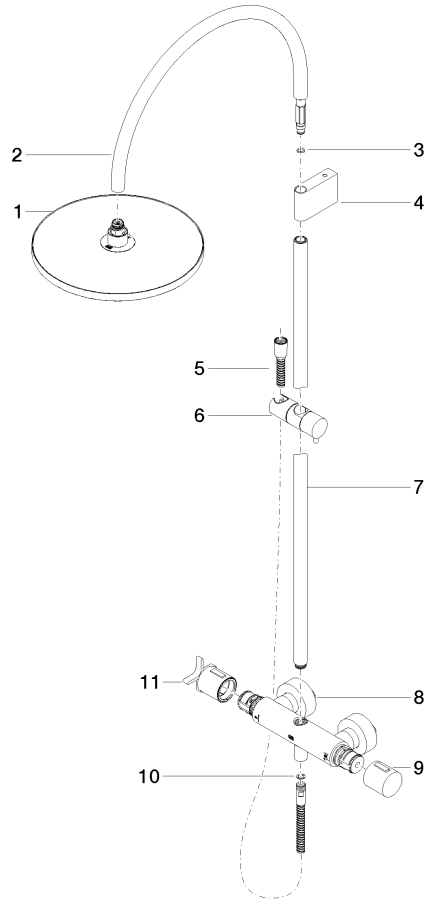

34 460 809

- shower with fixed riser projection 452mm
- overhead shower: rain flow
- rain shower Ø 300 mm
- rain shower with anti-scale system
- max. rainshower flow 14 l/min
- Function from: 10 l/min
- rotary diverter with volume control and shut-off function
- slide-on rosettes Ø 70 mm
- height of fittings up to rain shower (bottom edge) 964mm
- height of fittings up to top edge of elbow 1267mm
- gauge 150 mm - 13 mm
- metal shower hose 1750mm with integrated anti-twist protection
- 1/2" connection
- slide bar
- Pipe diameter 23.5 mm

## VAIA Shower pipe with shower thermostat without hand shower - Dark Chrome

---

VAIA

34 460 809

### Certificates

---

Belgaqua\_24-006-2 LGA\_38

34 460 809

Parts for other finishes can be found here: [Chrome](#)

VAIA Shower pipe with shower thermostat without hand shower - Dark Chrome

VAIA

34 460 809

**Spare parts list**

No.	Item Number	Name	Quantity used	Delivery time
	04 12 05 091 00-19	shower	11	20