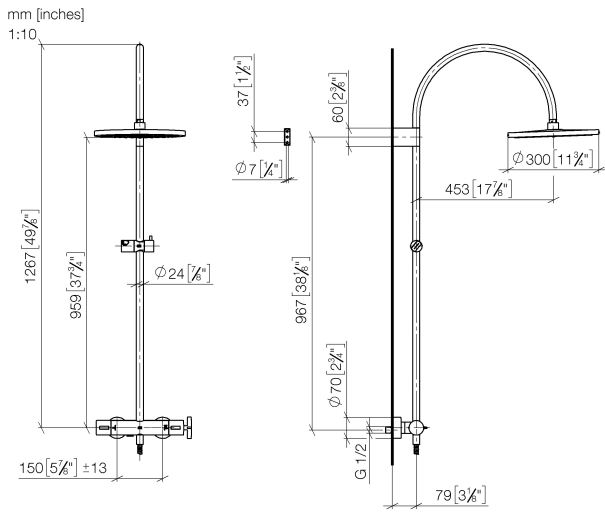

34 460 809

Flow rate chart

Codes & Standards

DIN 4109

EN 1717

ISO 3822

Ü-Zeichen