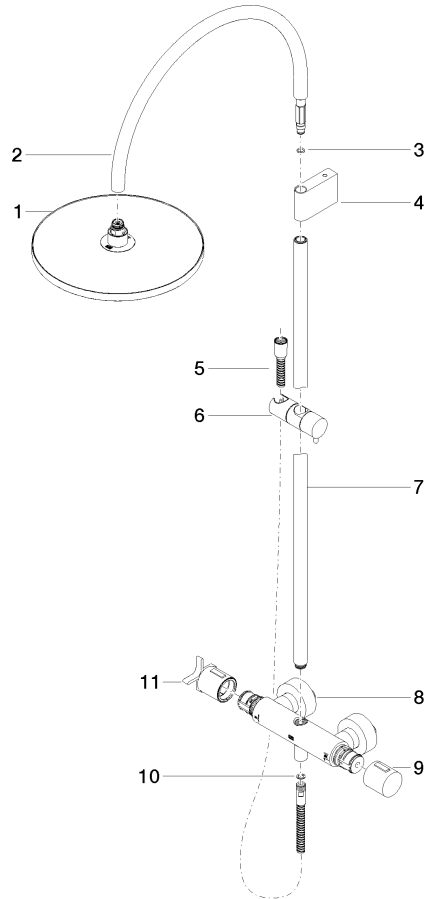

VAIA Shower pipe with shower thermostat without hand shower - Brushed
Durabronz (23kt Gold)

VAIA

34 460 809

Parts for other
finishes can be found
here: [Chrome](#)