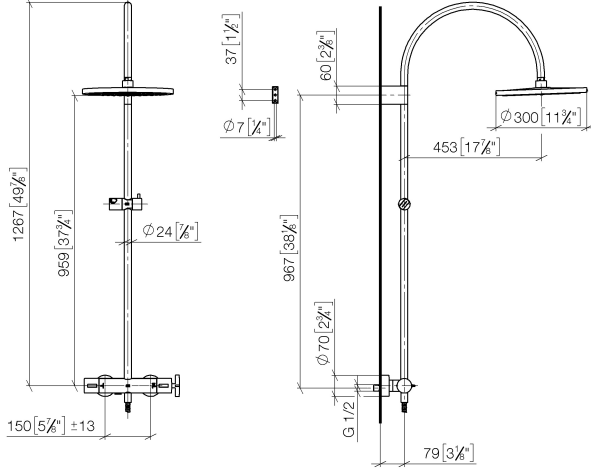

VAIA Shower pipe with shower thermostat without hand shower - Brushed Durabronz (23kt Gold)

VAIA

34 460 809

- shower with fixed riser projection 452mm
- overhead shower: rain flow
- rain shower Ø 300 mm
- rain shower with anti-scale system
- max. rainshower flow 14 l/min
- Function from: 10 l/min
- rotary diverter with volume control and shut-off function
- slide-on rosettes Ø 70 mm
- height of fittings up to rain shower (bottom edge) 964mm
- height of fittings up to top edge of elbow 1267mm
- gauge 150 mm - 13 mm
- metal shower hose 1750mm with integrated anti-twist protection
- 1/2" connection
- slide bar
- Pipe diameter 23.5 mm

This article does not include a hand shower!

Intrinsic protection against back flow.

	Brushed Durabronz (23kt Gold)	34 460 809-28
	Chrome	34 460 809-00
	Brushed Platinum	34 460 809-06
	Platinum	34 460 809-08
	Dark Chrome	34 460 809-19
	Brushed Bronze	34 460 809-42
	Brushed Champagne (22kt Gold)	34 460 809-46
	Champagne (22kt Gold)	34 460 809-47
	Brushed Dark Platinum	34 460 809-99

VAIA Shower pipe with shower thermostat without hand shower - Brushed Durabronz (23kt Gold)

VAIA

34 460 809

mm [inches]

1:10

Flow rate chart

Codes & Standards

DIN 4109

VAIA

34 460 809

Spare parts list

No.	Item Number	Name	Quantity used	Delivery time
	04 12 05 091 00-28	shower	11	20