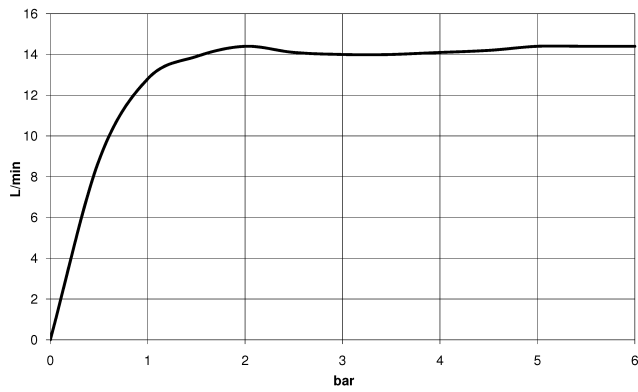

VAIA Shower pipe with shower thermostat without hand shower - Brushed Durabronz (23kt Gold)

VAIA

34 460 809

- shower with fixed riser projection 452mm
- overhead shower: rain flow
- rain shower Ø 300 mm
- rain shower with anti-scale system
- max. rainshower flow 14 l/min
- Function from: 10 l/min
- rotary diverter with volume control and shut-off function
- slide-on rosettes Ø 70 mm
- height of fittings up to rain shower (bottom edge) 964mm
- height of fittings up to top edge of elbow 1267mm
- gauge 150 mm - 13 mm
- metal shower hose 1750mm with integrated anti-twist protection
- 1/2" connection
- slide bar
- Pipe diameter 23.5 mm

VAIA Shower pipe with shower thermostat without hand shower - Brushed Durabronz (23kt Gold)

VAIA

34 460 809

mm [inches]

1:10

Flow rate chart

Codes & Standards

DIN 4109