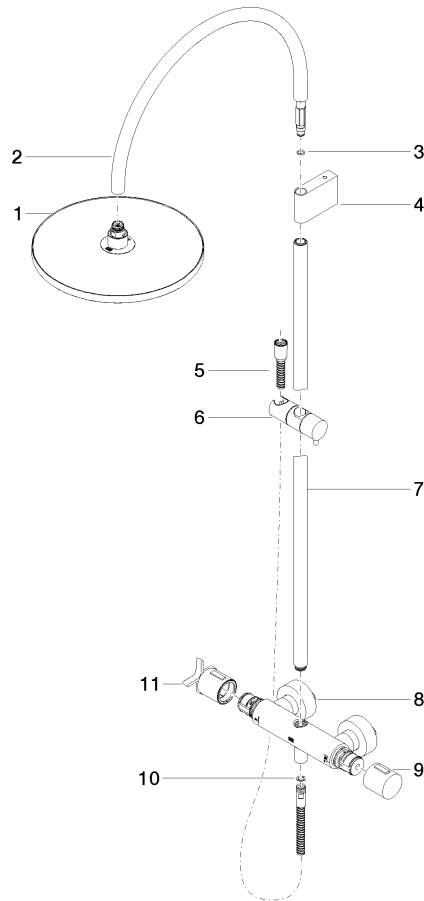

**VAIA Shower pipe with shower thermostat without hand shower - Brushed Bronze**

VAIA

34 460 809

- shower with fixed riser projection 452mm
- overhead shower: rain flow
- rain shower Ø 300 mm
- rain shower with anti-scale system
- max. rainshower flow 14 l/min
- Function from: 10 l/min
- rotary diverter with volume control and shut-off function
- slide-on rosettes Ø 70 mm
- height of fittings up to rain shower (bottom edge) 964mm
- height of fittings up to top edge of elbow 1267mm
- gauge 150 mm - 13 mm
- metal shower hose 1750mm with integrated anti-twist protection
- 1/2" connection
- slide bar
- Pipe diameter 23.5 mm

34 460 809

mm [inches]

1:10

**Flow rate chart**

**Codes & Standards**

DIN 4109

EN 1717

ISO 3822

Ü-Zeichen

VAIA Shower pipe with shower thermostat without hand shower - Brushed  
Bronze

---

VAIA

34 460 809

Certificates

---

Belgaqua\_24-006-2 LGA\_38

VAIA Shower pipe with shower thermostat without hand shower - Brushed  
Bronze

VAIA

34 460 809

Parts for other  
finishes can be found  
here: [Chrome](#)

VAIA Shower pipe with shower thermostat without hand shower - Brushed  
Bronze