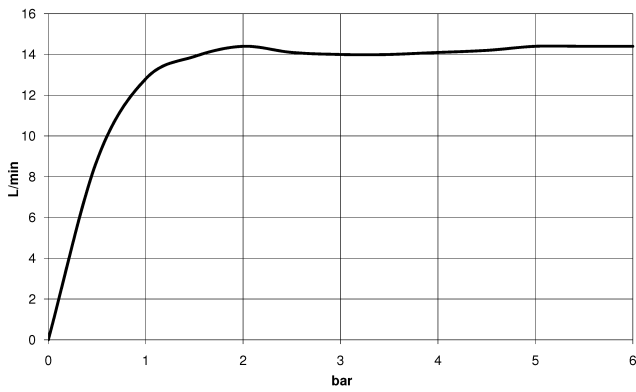

**VAIA Shower pipe with shower thermostat without hand shower - Brushed Bronze**

VAIA

34 460 809

- shower with fixed riser projection 452mm
- overhead shower: rain flow
- rain shower Ø 300 mm
- rain shower with anti-scale system
- max. rainshower flow 14 l/min
- Function from: 10 l/min
- rotary diverter with volume control and shut-off function
- slide-on rosettes Ø 70 mm
- height of fittings up to rain shower (bottom edge) 964mm
- height of fittings up to top edge of elbow 1267mm
- gauge 150 mm - 13 mm
- metal shower hose 1750mm with integrated anti-twist protection
- 1/2" connection
- slide bar
- Pipe diameter 23.5 mm

This article does not include a hand shower!  
Intrinsic protection against back flow.

	Brushed Bronze	34 460 809-42
	Chrome	34 460 809-00
	Brushed Platinum	34 460 809-06
	Platinum	34 460 809-08
	Dark Chrome	34 460 809-19
	Brushed Durabronze (23kt Gold)	34 460 809-28
	Brushed Champagne (22kt Gold)	34 460 809-46
	Champagne (22kt Gold)	34 460 809-47
	Brushed Dark Platinum	34 460 809-99

34 460 809

mm [inches]

1:10

**Flow rate chart**

**Codes & Standards**

DIN 4109

EN 1717

ISO 3822