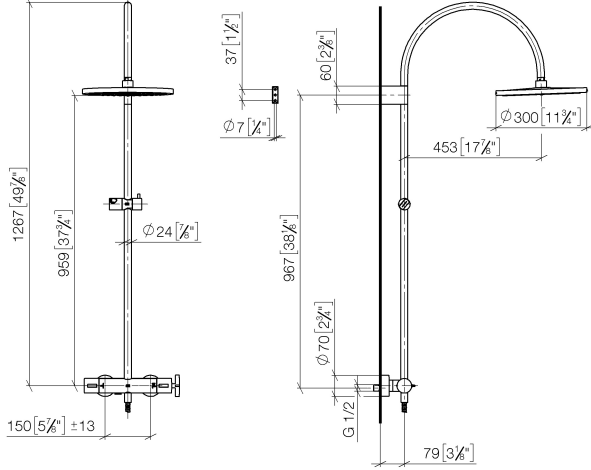

**VAIA Shower pipe with shower thermostat without hand shower - Brushed Bronze**

VAIA

34 460 809

- shower with fixed riser projection 452mm
- overhead shower: rain flow
- rain shower Ø 300 mm
- rain shower with anti-scale system
- max. rainshower flow 14 l/min
- Function from: 10 l/min
- rotary diverter with volume control and shut-off function
- slide-on rosettes Ø 70 mm
- height of fittings up to rain shower (bottom edge) 964mm
- height of fittings up to top edge of elbow 1267mm
- gauge 150 mm - 13 mm
- metal shower hose 1750mm with integrated anti-twist protection
- 1/2" connection
- slide bar
- Pipe diameter 23.5 mm

This article does not include a hand shower!  
Intrinsic protection against back flow.

	Brushed Bronze	34 460 809-42
	Chrome	34 460 809-00
	Brushed Platinum	34 460 809-06
	Platinum	34 460 809-08
	Dark Chrome	34 460 809-19
	Brushed Durabronze (23kt Gold)	34 460 809-28
	Brushed Champagne (22kt Gold)	34 460 809-46
	Champagne (22kt Gold)	34 460 809-47
	Brushed Dark Platinum	34 460 809-99

34 460 809

mm [inches]

1:10

**Flow rate chart**

**Codes & Standards**

DIN 4109

EN 1717

ISO 3822

VAIA

34 460 809

**Spare parts list**

No.	Item Number	Name	Quantity used	Delivery time
	04 12 05 091 00-42	shower	11	60