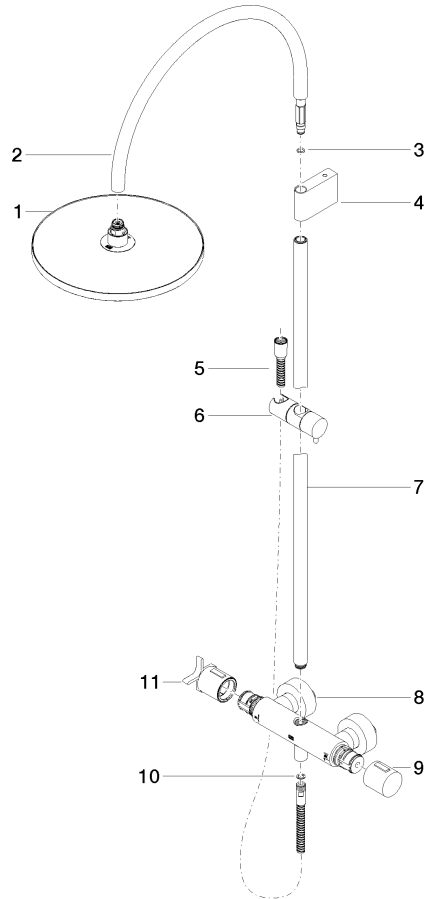

**VAIA Shower pipe with shower thermostat without hand shower - Brushed Champagne (22kt Gold)**

VAIA

34 460 809

- shower with fixed riser projection 452mm
- overhead shower: rain flow
- rain shower Ø 300 mm
- rain shower with anti-scale system
- max. rainshower flow 14 l/min
- Function from: 10 l/min
- rotary diverter with volume control and shut-off function
- slide-on rosettes Ø 70 mm
- height of fittings up to rain shower (bottom edge) 964mm
- height of fittings up to top edge of elbow 1267mm
- gauge 150 mm - 13 mm
- metal shower hose 1750mm with integrated anti-twist protection
- 1/2" connection
- slide bar
- Pipe diameter 23.5 mm

**VAIA Shower pipe with shower thermostat without hand shower - Brushed Champagne (22kt Gold)**

VAIA

34 460 809

mm [inches]

1:10

**Flow rate chart**

**Codes & Standards**

DIN 4109

---

Belgaqua\_24-006-2 LGA\_38

VAIA Shower pipe with shower thermostat without hand shower - Brushed  
Champagne (22kt Gold)

VAIA

34 460 809

Parts for other  
finishes can be found  
here: [Chrome](#)

VAIA Shower pipe with shower thermostat without hand shower - Brushed  
Champagne (22kt Gold)

---

VAIA

34 460 809

**Spare parts list**

No.	Item Number	Name	Quantity used	Delivery time
	04 12 05 091 00-46	shower	11	30