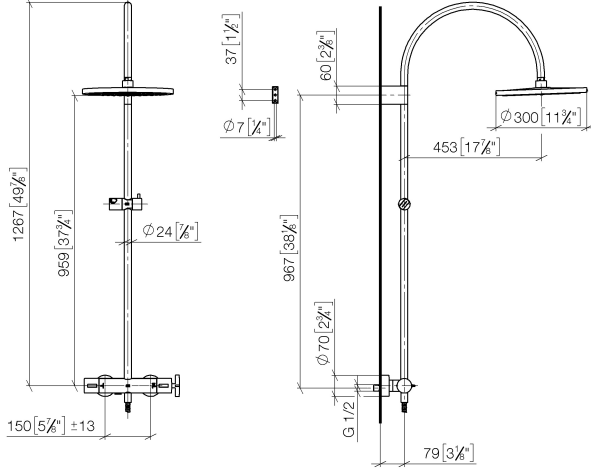

**VAIA Shower pipe with shower thermostat without hand shower - Brushed Champagne (22kt Gold)**

VAIA

34 460 809

- shower with fixed riser projection 452mm
- overhead shower: rain flow
- rain shower Ø 300 mm
- rain shower with anti-scale system
- max. rainshower flow 14 l/min
- Function from: 10 l/min
- rotary diverter with volume control and shut-off function
- slide-on rosettes Ø 70 mm
- height of fittings up to rain shower (bottom edge) 964mm
- height of fittings up to top edge of elbow 1267mm
- gauge 150 mm - 13 mm
- metal shower hose 1750mm with integrated anti-twist protection
- 1/2" connection
- slide bar
- Pipe diameter 23.5 mm

This article does not include a hand shower!  
Intrinsic protection against back flow.

	Brushed Champagne (22kt Gold)	34 460 809-46
	Chrome	34 460 809-00
	Brushed Platinum	34 460 809-06
	Platinum	34 460 809-08
	Dark Chrome	34 460 809-19
	Brushed Durabronze (23kt Gold)	34 460 809-28
	Brushed Bronze	34 460 809-42
	Champagne (22kt Gold)	34 460 809-47
	Brushed Dark Platinum	34 460 809-99

**VAIA Shower pipe with shower thermostat without hand shower - Brushed Champagne (22kt Gold)**

VAIA

34 460 809

mm [inches]

1:10

**Flow rate chart**

**Codes & Standards**

DIN 4109

---

VAIA

34 460 809

**Spare parts list**

No.	Item Number	Name	Quantity used	Delivery time
	04 12 05 091 00-46	shower	11	30