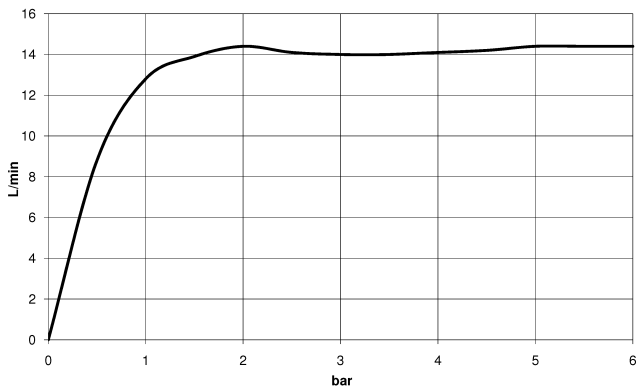

**VAIA Shower pipe with shower thermostat without hand shower - Brushed Champagne (22kt Gold)**

VAIA

34 460 809

- shower with fixed riser projection 452mm
- overhead shower: rain flow
- rain shower Ø 300 mm
- rain shower with anti-scale system
- max. rainshower flow 14 l/min
- Function from: 10 l/min
- rotary diverter with volume control and shut-off function
- slide-on rosettes Ø 70 mm
- height of fittings up to rain shower (bottom edge) 964mm
- height of fittings up to top edge of elbow 1267mm
- gauge 150 mm - 13 mm
- metal shower hose 1750mm with integrated anti-twist protection
- 1/2" connection
- slide bar
- Pipe diameter 23.5 mm

**VAIA Shower pipe with shower thermostat without hand shower - Brushed Champagne (22kt Gold)**

VAIA

34 460 809

mm [inches]

1:10

**Flow rate chart**

**Codes & Standards**

DIN 4109