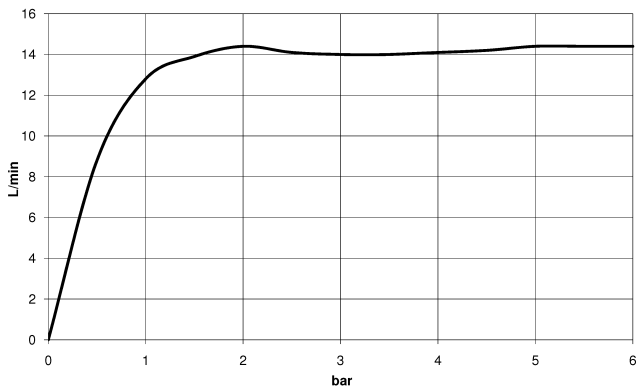

VAIA Shower pipe with shower thermostat without hand shower - Champagne (22kt Gold)

VAIA

34 460 809

- shower with fixed riser projection 452mm
- overhead shower: rain flow
- rain shower Ø 300 mm
- rain shower with anti-scale system
- max. rainshower flow 14 l/min
- Function from: 10 l/min
- rotary diverter with volume control and shut-off function
- slide-on rosettes Ø 70 mm
- height of fittings up to rain shower (bottom edge) 964mm
- height of fittings up to top edge of elbow 1267mm
- gauge 150 mm - 13 mm
- metal shower hose 1750mm with integrated anti-twist protection
- 1/2" connection
- slide bar
- Pipe diameter 23.5 mm

**VAIA Shower pipe with shower thermostat without hand shower - Champagne
(22kt Gold)**

VAIA

34 460 809

mm [inches]

1:10

Flow rate chart

Codes & Standards

DIN 4109