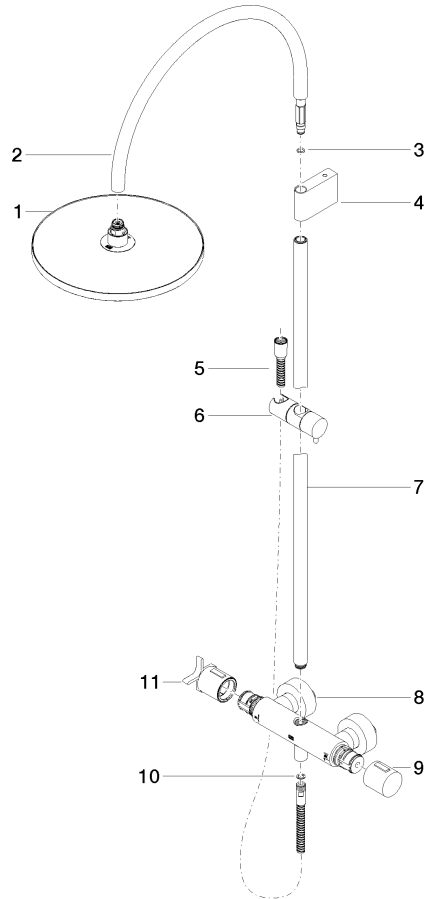

VAIA Shower pipe with shower thermostat without hand shower - Champagne (22kt Gold)

VAIA

34 460 809

- shower with fixed riser projection 452mm
- overhead shower: rain flow
- rain shower Ø 300 mm
- rain shower with anti-scale system
- max. rainshower flow 14 l/min
- Function from: 10 l/min
- rotary diverter with volume control and shut-off function
- slide-on rosettes Ø 70 mm
- height of fittings up to rain shower (bottom edge) 964mm
- height of fittings up to top edge of elbow 1267mm
- gauge 150 mm - 13 mm
- metal shower hose 1750mm with integrated anti-twist protection
- 1/2" connection
- slide bar
- Pipe diameter 23.5 mm

**VAIA Shower pipe with shower thermostat without hand shower - Champagne
(22kt Gold)**

VAIA

34 460 809

mm [inches]

1:10

Flow rate chart

Codes & Standards

DIN 4109

EN 1717

ISO 3822

Ü-Zeichen

VAIA Shower pipe with shower thermostat without hand shower - Champagne
(22kt Gold)

VAIA

34 460 809

Certificates

Belgaqua_24-006-2 LGA_38

VAIA Shower pipe with shower thermostat without hand shower - Champagne
(22kt Gold)

VAIA

34 460 809

Parts for other
finishes can be found
here: [Chrome](#)

VAIA Shower pipe with shower thermostat without hand shower - Champagne
(22kt Gold)