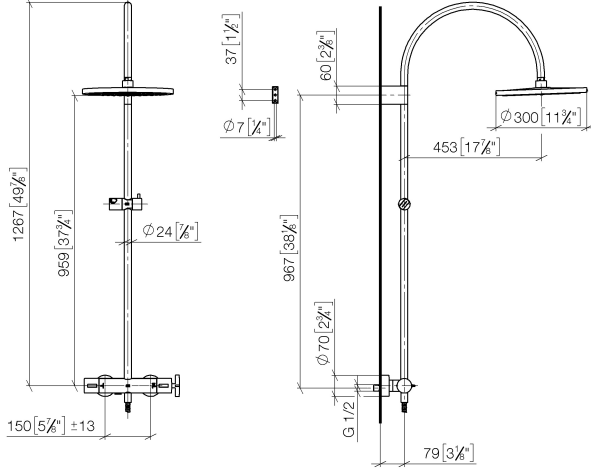

VAIA Shower pipe with shower thermostat without hand shower - Champagne (22kt Gold)

VAIA

34 460 809

- shower with fixed riser projection 452mm
- overhead shower: rain flow
- rain shower Ø 300 mm
- rain shower with anti-scale system
- max. rainshower flow 14 l/min
- Function from: 10 l/min
- rotary diverter with volume control and shut-off function
- slide-on rosettes Ø 70 mm
- height of fittings up to rain shower (bottom edge) 964mm
- height of fittings up to top edge of elbow 1267mm
- gauge 150 mm - 13 mm
- metal shower hose 1750mm with integrated anti-twist protection
- 1/2" connection
- slide bar
- Pipe diameter 23.5 mm

This article does not include a hand shower!
Intrinsic protection against back flow.

	Champagne (22kt Gold)	34 460 809-47
	Chrome	34 460 809-00
	Brushed Platinum	34 460 809-06
	Platinum	34 460 809-08
	Dark Chrome	34 460 809-19
	Brushed Durabronze (23kt Gold)	34 460 809-28
	Brushed Bronze	34 460 809-42
	Brushed Champagne (22kt Gold)	34 460 809-46
	Brushed Dark Platinum	34 460 809-99

**VAIA Shower pipe with shower thermostat without hand shower - Champagne
(22kt Gold)**

VAIA

34 460 809

mm [inches]

1:10

Flow rate chart

Codes & Standards

DIN 4109

VAIA

34 460 809

Spare parts list

No.	Item Number	Name	Quantity used	Delivery time
	04 12 05 091 00-47	shower	11	30