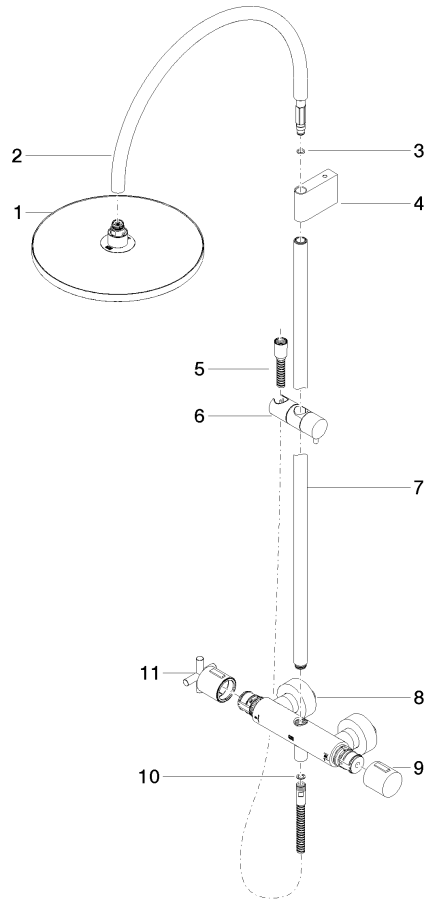

**TARA Shower pipe with shower thermostat without hand shower 300 mm -
Chrome**

TARA

34 460 892

- shower with fixed riser projection 452mm
- overhead shower: rain flow
- rain shower Ø 300 mm
- rain shower with anti-scale system
- max. rainshower flow 14 l/min
- Function from: 10 l/min
- rotary diverter with volume control and shut-off function
- slide-on rosettes Ø 70 mm
- height of fittings up to rain shower (bottom edge) 964mm
- height of fittings up to top edge of elbow 1267mm
- gauge 150 mm - 13 mm
- metal shower hose 1750mm with integrated anti-twist protection
- 1/2" connection
- slide bar
- Pipe diameter 23.5 mm

TARA Shower pipe with shower thermostat without hand shower 300 mm - Chrome

TARA

34 460 892
mm [inches]
1:10

Flow rate chart

Codes & Standards

EN 1717

TARA Shower pipe with shower thermostat without hand shower 300 mm -
Chrome

TARA

34 460 892

Certificates

Belgaqua_24-006-2

34 460 892

Product version from 4/1/2024

TARA Shower pipe with shower thermostat without hand shower 300 mm -
Chrome

TARA

34 460 892

Spare parts list

Product version from 4/1/2024

No.	Item Number	Name	Quantity used	Delivery time
	04 12 05 091 00-00	shower	11	10