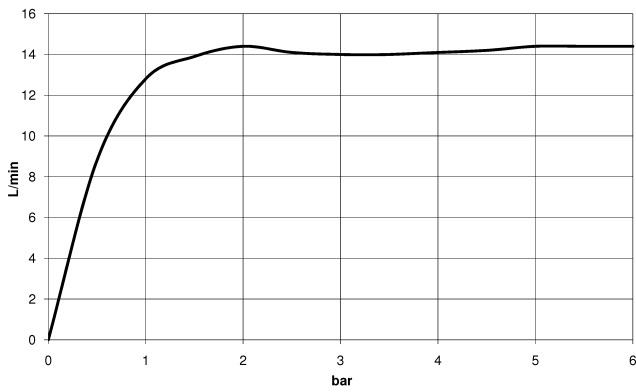

**TARA Shower pipe with shower thermostat without hand shower 300 mm -
Chrome**

TARA

34 460 892

- shower with fixed riser projection 452mm
- overhead shower: rain flow
- rain shower Ø 300 mm
- rain shower with anti-scale system
- max. rainshower flow 14 l/min
- Function from: 10 l/min
- rotary diverter with volume control and shut-off function
- slide-on rosettes Ø 70 mm
- height of fittings up to rain shower (bottom edge) 964mm
- height of fittings up to top edge of elbow 1267mm
- gauge 150 mm - 13 mm
- metal shower hose 1750mm with integrated anti-twist protection
- 1/2" connection
- slide bar
- Pipe diameter 23.5 mm

This article does not include a hand shower!

Intrinsic protection against back flow.

	Chrome	34 460 892-00
	Brushed Platinum	34 460 892-06
	Platinum	34 460 892-08
	Dark Chrome	34 460 892-19
	Brushed Durabronze (23kt Gold)	34 460 892-28
	Matte Black	34 460 892-33
		34 460 892-39
	Brushed Bronze	34 460 892-42
		34 460 892-43
	Brushed Champagne (22kt Gold)	34 460 892-46
	Champagne (22kt Gold)	34 460 892-47
	Brushed Chrome	34 460 892-93
	Brushed Dark Platinum	34 460 892-99

TARA Shower pipe with shower thermostat without hand shower 300 mm - Chrome

TARA

34 460 892
mm [inches]
1:10

Flow rate chart

Codes & Standards

EN 1717

TARA Shower pipe with shower thermostat without hand shower 300 mm -
Chrome