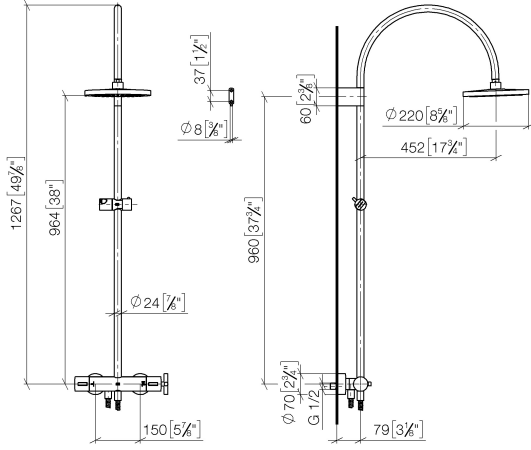

**TARA Shower pipe with shower thermostat without hand shower 300 mm -
Chrome**

TARA

34 460 892

- shower with fixed riser projection 452mm
- overhead shower: rain flow
- rain shower Ø 300 mm
- rain shower with anti-scale system
- max. rainshower flow 14 l/min
- Function from: 10 l/min
- rotary diverter with volume control and shut-off function
- slide-on rosettes Ø 70 mm
- height of fittings up to rain shower (bottom edge) 964mm
- height of fittings up to top edge of elbow 1267mm
- gauge 150 mm - 13 mm
- metal shower hose 1750mm with integrated anti-twist protection
- 1/2" connection
- slide bar
- Pipe diameter 23.5 mm

This article does not include a hand shower!

Intrinsic protection against back flow.

	Chrome	34 460 892-00
	Brushed Platinum	34 460 892-06
	Platinum	34 460 892-08
	Dark Chrome	34 460 892-19
	Brushed Durabronze (23kt Gold)	34 460 892-28
	Matte Black	34 460 892-33
		34 460 892-39
	Brushed Bronze	34 460 892-42
		34 460 892-43
	Brushed Champagne (22kt Gold)	34 460 892-46
	Champagne (22kt Gold)	34 460 892-47
	Brushed Chrome	34 460 892-93
	Brushed Dark Platinum	34 460 892-99

TARA Shower pipe with shower thermostat without hand shower 300 mm - Chrome

TARA

34 460 892
mm [inches]
1:10

Flow rate chart

Codes & Standards

EN 1717

TARA Shower pipe with shower thermostat without hand shower 300 mm -
Chrome

TARA

34 460 892

Certificates

Belgaqua_24-006-2

34 460 892

Product version from 4/1/2024

TARA Shower pipe with shower thermostat without hand shower 300 mm -
Chrome

TARA