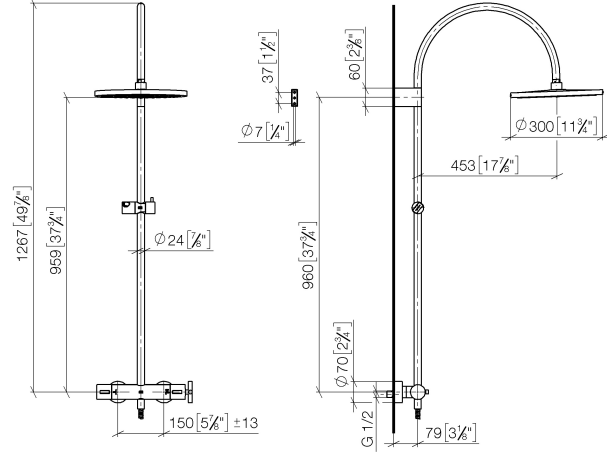

**TARA Shower pipe with shower thermostat without hand shower 300 mm -  
Brushed Platinum**

TARA

34 460 892 Product version from 4/1/2024

- shower with fixed riser projection 452mm
- overhead shower: rain flow
- rain shower Ø 300 mm
- rain shower with anti-scale system
- max. rainshower flow 14 l/min
- Function from: 10 l/min
- rotary diverter with volume control and shut-off function
- slide-on rosettes Ø 70 mm
- height of fittings up to rain shower (bottom edge) 964mm
- height of fittings up to top edge of elbow 1267mm
- gauge 150 mm - 13 mm
- metal shower hose 1750mm with integrated anti-twist protection
- 1/2" connection
- slide bar
- Pipe diameter 23.5 mm

**TARA Shower pipe with shower thermostat without hand shower 300 mm -  
Brushed Platinum**

TARA

34 460 892 Product version from 4/1/2024

mm [inches]

1:10

**Flow rate chart**

**Codes & Standards**

EN 1717

TARA Shower pipe with shower thermostat without hand shower 300 mm -  
Brushed Platinum

---

TARA

34 460 892 Product version from 4/1/2024

Certificates

---

Belgaqua\_24-006-2

**TARA Shower pipe with shower thermostat without hand shower 300 mm -  
Brushed Platinum**

TARA

34 460 892 Product version from 4/1/2024

Parts for other  
finishes can be found  
here: [Chrome](#)

**Spare parts list**

No.	Item Number	Name	Quantity used	Delivery time
1	04 12 05 091 00-06	shower	1	10
2	04 28 22 346 00-06	pipe	1	10
3	09 14 10 008 90	seal	1	2
4	90 17 11 150 00-06	holder	1	10
5	28 322 970-06	Metal shower hose 1/2" x 3/8" x 1750 mm - Brushed Platinum	1	2
6	12 570 970-06	Slide unit - Brushed Platinum	1	10
7	90 28 22 349 00-06	pipe	1	10
8	04 17 01 250 00-06	connection	1	10
9	90 17 33 015 00-06	handle	1	10
10	90 14 20 026 00 90	seal	1	2
11	90 17 33 021 00-06	handle	1	10