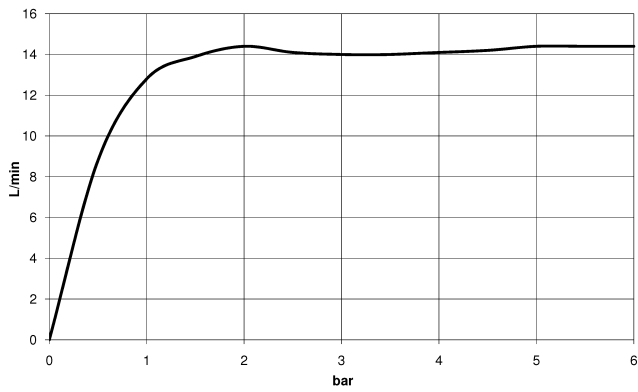

**TARA Shower pipe with shower thermostat without hand shower 300 mm -  
Brushed Platinum**

TARA

34 460 892 Product version from 4/1/2024

- shower with fixed riser projection 452mm
- overhead shower: rain flow
- rain shower Ø 300 mm
- rain shower with anti-scale system
- max. rainshower flow 14 l/min
- Function from: 10 l/min
- rotary diverter with volume control and shut-off function
- slide-on rosettes Ø 70 mm
- height of fittings up to rain shower (bottom edge) 964mm
- height of fittings up to top edge of elbow 1267mm
- gauge 150 mm - 13 mm
- metal shower hose 1750mm with integrated anti-twist protection
- 1/2" connection
- slide bar
- Pipe diameter 23.5 mm

**TARA Shower pipe with shower thermostat without hand shower 300 mm -  
Brushed Platinum**

TARA

34 460 892 Product version from 4/1/2024

mm [inches]

1:10

**Flow rate chart**

**Codes & Standards**

EN 1717