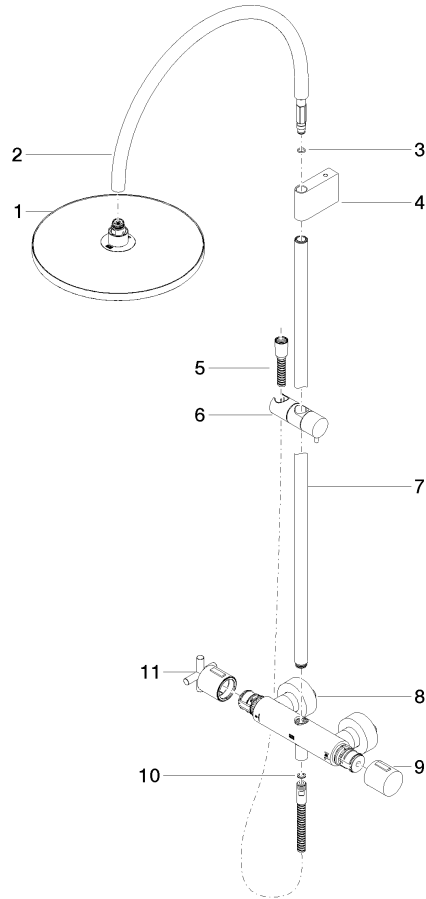

**TARA Shower pipe with shower thermostat without hand shower 300 mm -  
Brushed Platinum**

TARA

34 460 892 Product version from 4/1/2024

- shower with fixed riser projection 452mm
- overhead shower: rain flow
- rain shower Ø 300 mm
- rain shower with anti-scale system
- max. rainshower flow 14 l/min
- Function from: 10 l/min
- rotary diverter with volume control and shut-off function
- slide-on rosettes Ø 70 mm
- height of fittings up to rain shower (bottom edge) 964mm
- height of fittings up to top edge of elbow 1267mm
- gauge 150 mm - 13 mm
- metal shower hose 1750mm with integrated anti-twist protection
- 1/2" connection
- slide bar
- Pipe diameter 23.5 mm

**TARA Shower pipe with shower thermostat without hand shower 300 mm -  
Brushed Platinum**

TARA

34 460 892 Product version from 4/1/2024

mm [inches]

1:10

**Flow rate chart**

**Codes & Standards**

EN 1717

TARA Shower pipe with shower thermostat without hand shower 300 mm -  
Brushed Platinum

---

TARA

34 460 892 Product version from 4/1/2024

Certificates

---

Belgaqua\_24-006-2

**TARA Shower pipe with shower thermostat without hand shower 300 mm -  
Brushed Platinum**

TARA

34 460 892 Product version from 4/1/2024

Parts for other  
finishes can be found  
here: [Chrome](#)

**Spare parts list**

No.	Item Number	Name	Quantity used	Delivery time
1	04 12 05 091 00-06	shower	1	10
2	04 28 22 346 00-06	pipe	1	10
3	09 14 10 008 90	seal	1	2
4	90 17 11 150 00-06	holder	1	10
5	28 322 970-06	Metal shower hose 1/2" x 3/8" x 1750 mm - Brushed Platinum	1	2
6	12 570 970-06	Slide unit - Brushed Platinum	1	10
7	90 28 22 349 00-06	pipe	1	10
8	04 17 01 250 00-06	connection	1	10
9	90 17 33 015 00-06	handle	1	10
10	90 14 20 026 00 90	seal	1	2
11	90 17 33 021 00-06	handle	1	10