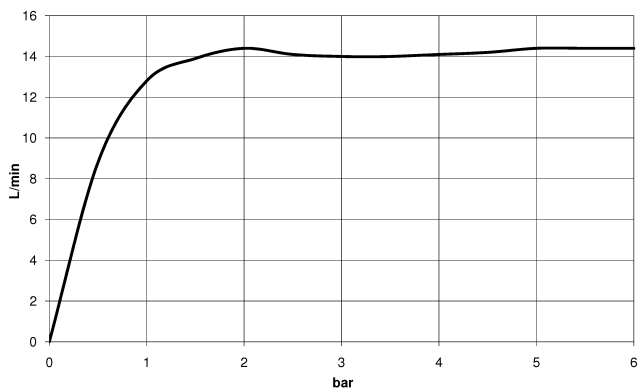

**TARA Shower pipe with shower thermostat without hand shower 300 mm -
Platinum**

TARA

34 460 892 Product version from 4/1/2024

- shower with fixed riser projection 452mm
- overhead shower: rain flow
- rain shower Ø 300 mm
- rain shower with anti-scale system
- max. rainshower flow 14 l/min
- Function from: 10 l/min
- rotary diverter with volume control and shut-off function
- slide-on rosettes Ø 70 mm
- height of fittings up to rain shower (bottom edge) 964mm
- height of fittings up to top edge of elbow 1267mm
- gauge 150 mm - 13 mm
- metal shower hose 1750mm with integrated anti-twist protection
- 1/2" connection
- slide bar
- Pipe diameter 23.5 mm

This article does not include a hand shower!

Intrinsic protection against back flow.

	Platinum	34 460 892-08
	Chrome	34 460 892-00
	Brushed Platinum	34 460 892-06
	Dark Chrome	34 460 892-19
	Brushed Durabrass (23kt Gold)	34 460 892-28
	Matte Black	34 460 892-33
	Brushed Bronze	34 460 892-42
	Brushed Champagne (22kt Gold)	34 460 892-46
	Champagne (22kt Gold)	34 460 892-47
	Brushed Chrome	34 460 892-93
	Brushed Dark Platinum	34 460 892-99

34 460 892 Product version from 4/1/2024

mm [inches]

1:10

Flow rate chart

Codes & Standards

EN 1717

TARA Shower pipe with shower thermostat without hand shower 300 mm - Platinum

TARA