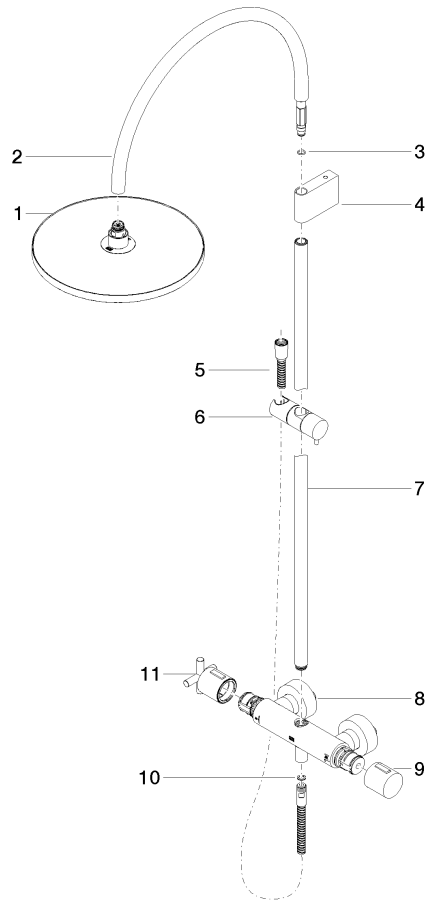

**TARA Shower pipe with shower thermostat without hand shower 300 mm -
Platinum**

TARA

34 460 892 Product version from 4/1/2024

- shower with fixed riser projection 452mm
- overhead shower: rain flow
- rain shower Ø 300 mm
- rain shower with anti-scale system
- max. rainshower flow 14 l/min
- Function from: 10 l/min
- rotary diverter with volume control and shut-off function
- slide-on rosettes Ø 70 mm
- height of fittings up to rain shower (bottom edge) 964mm
- height of fittings up to top edge of elbow 1267mm
- gauge 150 mm - 13 mm
- metal shower hose 1750mm with integrated anti-twist protection
- 1/2" connection
- slide bar
- Pipe diameter 23.5 mm

34 460 892 Product version from 4/1/2024

mm [inches]

1:10

Flow rate chart

Codes & Standards

EN 1717

TARA Shower pipe with shower thermostat without hand shower 300 mm - Platinum

TARA

34 460 892 Product version from 4/1/2024

Certificates

Belgaqua_24-006-2

TARA Shower pipe with shower thermostat without hand shower 300 mm - Platinum

TARA

34 460 892 Product version from 4/1/2024

Parts for other finishes can be found here: [Chrome](#)

Spare parts list

No.	Item Number	Name	Quantity used	Delivery time
1	04 12 05 091 00-08	shower	1	40
2	04 28 22 346 00-08	pipe	1	40
3	09 14 10 008 90	seal	1	2
4	90 17 11 150 00-08	holder	1	40
5	28 322 970-08	Metal shower hose 1/2" x 3/8" x 1750 mm - Platinum	1	40
6	12 570 970-08	Slide unit - Platinum	1	40
7	90 28 22 349 00-08	pipe	1	40
8	04 17 01 250 00-08	connection	1	40
9	90 17 33 015 00-08	handle	1	40
10	90 14 20 026 00 90	seal	1	2
11	90 17 33 021 00-08	handle	1	40