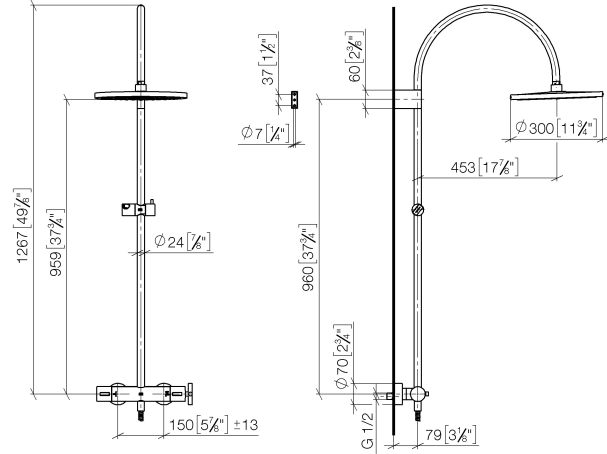

**TARA Shower pipe with shower thermostat without hand shower 300 mm -
Platinum**

TARA

34 460 892 Product version from 4/1/2024

- shower with fixed riser projection 452mm
- overhead shower: rain flow
- rain shower Ø 300 mm
- rain shower with anti-scale system
- max. rainshower flow 14 l/min
- Function from: 10 l/min
- rotary diverter with volume control and shut-off function
- slide-on rosettes Ø 70 mm
- height of fittings up to rain shower (bottom edge) 964mm
- height of fittings up to top edge of elbow 1267mm
- gauge 150 mm - 13 mm
- metal shower hose 1750mm with integrated anti-twist protection
- 1/2" connection
- slide bar
- Pipe diameter 23.5 mm

34 460 892 Product version from 4/1/2024

mm [inches]

1:10

Flow rate chart

Codes & Standards

EN 1717

TARA Shower pipe with shower thermostat without hand shower 300 mm - Platinum

TARA

34 460 892 Product version from 4/1/2024

Certificates

Belgaqua_24-006-2

TARA Shower pipe with shower thermostat without hand shower 300 mm - Platinum

TARA

34 460 892 Product version from 4/1/2024

Parts for other finishes can be found here: [Chrome](#)

Spare parts list

No.	Item Number	Name	Quantity used	Delivery time
1	04 12 05 091 00-08	shower	1	40
2	04 28 22 346 00-08	pipe	1	40
3	09 14 10 008 90	seal	1	2
4	90 17 11 150 00-08	holder	1	40
5	28 322 970-08	Metal shower hose 1/2" x 3/8" x 1750 mm - Platinum	1	40
6	12 570 970-08	Slide unit - Platinum	1	40
7	90 28 22 349 00-08	pipe	1	40
8	04 17 01 250 00-08	connection	1	40
9	90 17 33 015 00-08	handle	1	40
10	90 14 20 026 00 90	seal	1	2
11	90 17 33 021 00-08	handle	1	40