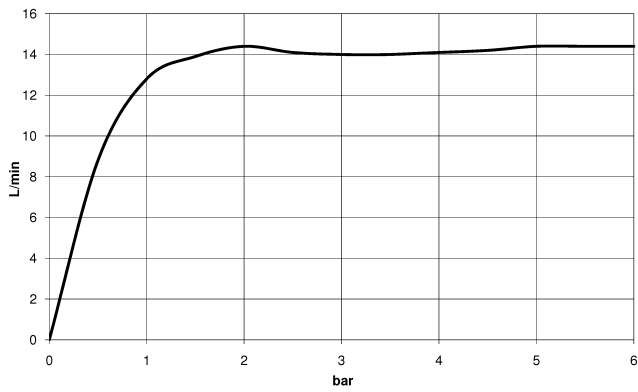

**TARA Shower pipe with shower thermostat without hand shower 300 mm -  
Brushed Durabronze (23kt Gold)**

TARA

34 460 892 Product version from 4/1/2024

- shower with fixed riser projection 452mm
- overhead shower: rain flow
- rain shower Ø 300 mm
- rain shower with anti-scale system
- max. rainshower flow 14 l/min
- Function from: 10 l/min
- rotary diverter with volume control and shut-off function
- slide-on rosettes Ø 70 mm
- height of fittings up to rain shower (bottom edge) 964mm
- height of fittings up to top edge of elbow 1267mm
- gauge 150 mm - 13 mm
- metal shower hose 1750mm with integrated anti-twist protection
- 1/2" connection
- slide bar
- Pipe diameter 23.5 mm

**TARA Shower pipe with shower thermostat without hand shower 300 mm -  
Brushed Durabronz (23kt Gold)**

TARA

34 460 892 Product version from 4/1/2024

mm [inches]

1:10

**Flow rate chart**

**Codes & Standards**