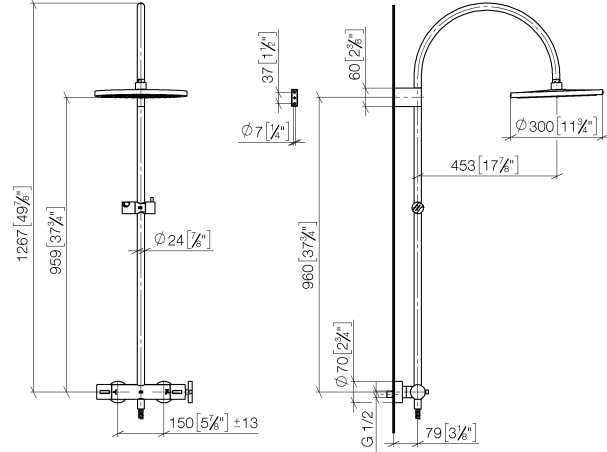

**TARA Shower pipe with shower thermostat without hand shower 300 mm -  
Brushed Durabronze (23kt Gold)**

TARA

34 460 892 Product version from 4/1/2024

- shower with fixed riser projection 452mm
- overhead shower: rain flow
- rain shower Ø 300 mm
- rain shower with anti-scale system
- max. rainshower flow 14 l/min
- Function from: 10 l/min
- rotary diverter with volume control and shut-off function
- slide-on rosettes Ø 70 mm
- height of fittings up to rain shower (bottom edge) 964mm
- height of fittings up to top edge of elbow 1267mm
- gauge 150 mm - 13 mm
- metal shower hose 1750mm with integrated anti-twist protection
- 1/2" connection
- slide bar
- Pipe diameter 23.5 mm

**TARA Shower pipe with shower thermostat without hand shower 300 mm -  
Brushed Durabronz (23kt Gold)**

TARA

34 460 892 Product version from 4/1/2024

mm [inches]

1:10

**Flow rate chart**

**Codes & Standards**

EN 1717

TARA Shower pipe with shower thermostat without hand shower 300 mm -  
Brushed Durabronze (23kt Gold)

---

TARA

34 460 892 Product version from 4/1/2024

Certificates

---

Belgaqua\_24-006-2

## Spare parts list

No.	Item Number	Name	Quantity used	Delivery time
1	04 12 05 091 00-28	shower	1	20
2	04 28 22 346 00-28	pipe	1	20
3	09 14 10 008 90	seal	1	2
4	90 17 11 150 00-28	holder	1	20
5	28 322 970-28	Metal shower hose 1/2" x 3/8" x 1750 mm - Brushed Durabronz (23kt Gold)	1	20
6	12 570 970-28	Slide unit - Brushed Durabronz (23kt Gold)	1	20
7	90 28 22 349 00-28	pipe	1	20
8	04 17 01 250 00-28	connection	1	20
9	90 17 33 015 00-28	handle	1	20
10	90 14 20 026 00 90	seal	1	2
11	90 17 33 021 00-28	handle	1	20