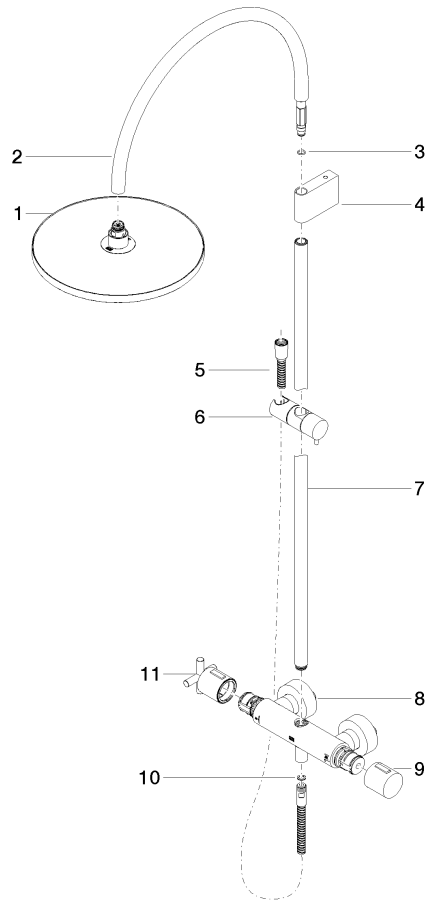

**TARA Shower pipe with shower thermostat without hand shower 300 mm -  
Brushed Durabronze (23kt Gold)**

TARA

34 460 892 Product version from 4/1/2024

- shower with fixed riser projection 452mm
- overhead shower: rain flow
- rain shower Ø 300 mm
- rain shower with anti-scale system
- max. rainshower flow 14 l/min
- Function from: 10 l/min
- rotary diverter with volume control and shut-off function
- slide-on rosettes Ø 70 mm
- height of fittings up to rain shower (bottom edge) 964mm
- height of fittings up to top edge of elbow 1267mm
- gauge 150 mm - 13 mm
- metal shower hose 1750mm with integrated anti-twist protection
- 1/2" connection
- slide bar
- Pipe diameter 23.5 mm

EN 1717

TARA Shower pipe with shower thermostat without hand shower 300 mm -  
Brushed Durabronze (23kt Gold)

---

TARA

34 460 892 Product version from 4/1/2024

Certificates

---

Belgaqua\_24-006-2

# TARA Shower pipe with shower thermostat without hand shower 300 mm - Brushed Durabronz (23kt Gold)

TARA

34 460 892 Product version from 4/1/2024

Parts for other finishes can be found here: [Chrome](#)

## Spare parts list

No.	Item Number	Name	Quantity used	Delivery time
1	04 12 05 091 00-28	shower	1	20
2	04 28 22 346 00-28	pipe	1	20
3	09 14 10 008 90	seal	1	2
4	90 17 11 150 00-28	holder	1	20
5	28 322 970-28	Metal shower hose 1/2" x 3/8" x 1750 mm - Brushed Durabronz (23kt Gold)	1	20
6	12 570 970-28	Slide unit - Brushed Durabronz (23kt Gold)	1	20
7	90 28 22 349 00-28	pipe	1	20
8	04 17 01 250 00-28	connection	1	20
9	90 17 33 015 00-28	handle	1	20
10	90 14 20 026 00 90	seal	1	2
11	90 17 33 021 00-28	handle	1	20