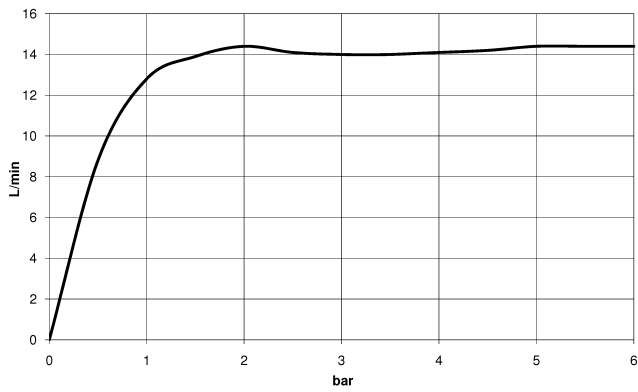

**TARA Shower pipe with shower thermostat without hand shower 300 mm -
Brushed Champagne (22kt Gold)**

TARA

34 460 892 Product version from 4/1/2024

- shower with fixed riser projection 452mm
- overhead shower: rain flow
- rain shower Ø 300 mm
- rain shower with anti-scale system
- max. rainshower flow 14 l/min
- Function from: 10 l/min
- rotary diverter with volume control and shut-off function
- slide-on rosettes Ø 70 mm
- height of fittings up to rain shower (bottom edge) 964mm
- height of fittings up to top edge of elbow 1267mm
- gauge 150 mm - 13 mm
- metal shower hose 1750mm with integrated anti-twist protection
- 1/2" connection
- slide bar
- Pipe diameter 23.5 mm

**TARA Shower pipe with shower thermostat without hand shower 300 mm -
Brushed Champagne (22kt Gold)**

TARA

34 460 892 Product version from 4/1/2024

mm [inches]

1:10

Flow rate chart

Codes & Standards

EN 1717

TARA Shower pipe with shower thermostat without hand shower 300 mm -
Brushed Champagne (22kt Gold)

TARA

34 460 892 Product version from 4/1/2024

Certificates

Belgaqua_24-006-2

**TARA Shower pipe with shower thermostat without hand shower 300 mm -
Brushed Champagne (22kt Gold)**