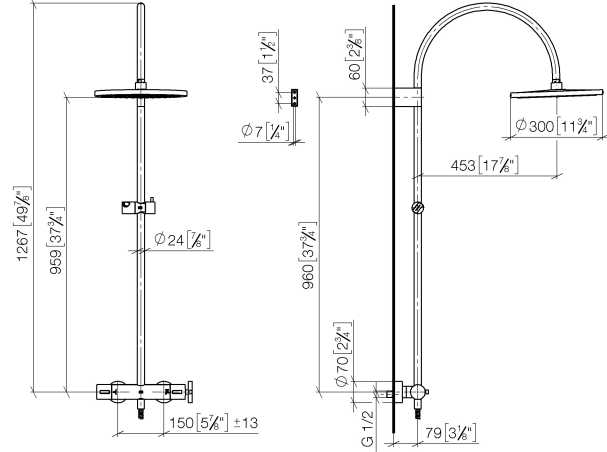

**TARA Shower pipe with shower thermostat without hand shower 300 mm -
Brushed Champagne (22kt Gold)**

TARA

34 460 892 Product version from 4/1/2024

- shower with fixed riser projection 452mm
- overhead shower: rain flow
- rain shower Ø 300 mm
- rain shower with anti-scale system
- max. rainshower flow 14 l/min
- Function from: 10 l/min
- rotary diverter with volume control and shut-off function
- slide-on rosettes Ø 70 mm
- height of fittings up to rain shower (bottom edge) 964mm
- height of fittings up to top edge of elbow 1267mm
- gauge 150 mm - 13 mm
- metal shower hose 1750mm with integrated anti-twist protection
- 1/2" connection
- slide bar
- Pipe diameter 23.5 mm

**TARA Shower pipe with shower thermostat without hand shower 300 mm -
Brushed Champagne (22kt Gold)**

TARA

34 460 892 Product version from 4/1/2024

mm [inches]

1:10

Flow rate chart

Codes & Standards

EN 1717

TARA Shower pipe with shower thermostat without hand shower 300 mm -
Brushed Champagne (22kt Gold)

TARA

34 460 892 Product version from 4/1/2024

Certificates

Belgaqua_24-006-2

**TARA Shower pipe with shower thermostat without hand shower 300 mm -
Brushed Champagne (22kt Gold)**

TARA

34 460 892 Product version from 4/1/2024

Parts for other
finishes can be found
here: [Chrome](#)

Spare parts list

No.	Item Number	Name	Quantity used	Delivery time
1	04 12 05 091 00-46	shower	1	30
2	04 28 22 346 00-46	pipe	1	60
3	09 14 10 008 90	seal	1	2
4	90 17 11 150 00-46	holder	1	30
5	28 322 970-46	Metal shower hose 1/2" x 3/8" x 1750 mm - Brushed Champagne (22kt Gold)	1	30
6	12 570 970-46	Slide unit - Brushed Champagne (22kt Gold)	1	30
7	90 28 22 349 00-46	pipe	1	30
8	04 17 01 250 00-46	connection	1	60
9	90 17 33 015 00-46	handle	1	30
10	90 14 20 026 00 90	seal	1	2
11	90 17 33 021 00-46	handle	1	30