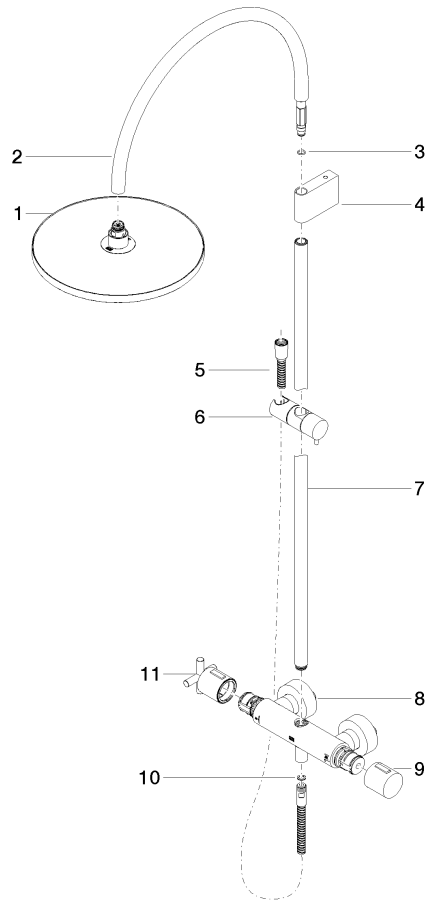

**TARA Shower pipe with shower thermostat without hand shower 300 mm -
Brushed Champagne (22kt Gold)**

TARA

34 460 892 Product version from 4/1/2024

- shower with fixed riser projection 452mm
- overhead shower: rain flow
- rain shower Ø 300 mm
- rain shower with anti-scale system
- max. rainshower flow 14 l/min
- Function from: 10 l/min
- rotary diverter with volume control and shut-off function
- slide-on rosettes Ø 70 mm
- height of fittings up to rain shower (bottom edge) 964mm
- height of fittings up to top edge of elbow 1267mm
- gauge 150 mm - 13 mm
- metal shower hose 1750mm with integrated anti-twist protection
- 1/2" connection
- slide bar
- Pipe diameter 23.5 mm

**TARA Shower pipe with shower thermostat without hand shower 300 mm -
Brushed Champagne (22kt Gold)**

TARA

34 460 892 Product version from 4/1/2024

mm [inches]

1:10

Flow rate chart

Codes & Standards

EN 1717

TARA Shower pipe with shower thermostat without hand shower 300 mm -
Brushed Champagne (22kt Gold)

TARA

34 460 892 Product version from 4/1/2024

Certificates

Belgaqua_24-006-2

**TARA Shower pipe with shower thermostat without hand shower 300 mm -
Brushed Champagne (22kt Gold)**

TARA

34 460 892 Product version from 4/1/2024

Parts for other
finishes can be found
here: [Chrome](#)

Spare parts list

No.	Item Number	Name	Quantity used	Delivery time
1	04 12 05 091 00-46	shower	1	30
2	04 28 22 346 00-46	pipe	1	60
3	09 14 10 008 90	seal	1	2
4	90 17 11 150 00-46	holder	1	30
5	28 322 970-46	Metal shower hose 1/2" x 3/8" x 1750 mm - Brushed Champagne (22kt Gold)	1	30
6	12 570 970-46	Slide unit - Brushed Champagne (22kt Gold)	1	30
7	90 28 22 349 00-46	pipe	1	30
8	04 17 01 250 00-46	connection	1	60
9	90 17 33 015 00-46	handle	1	30
10	90 14 20 026 00 90	seal	1	2
11	90 17 33 021 00-46	handle	1	30