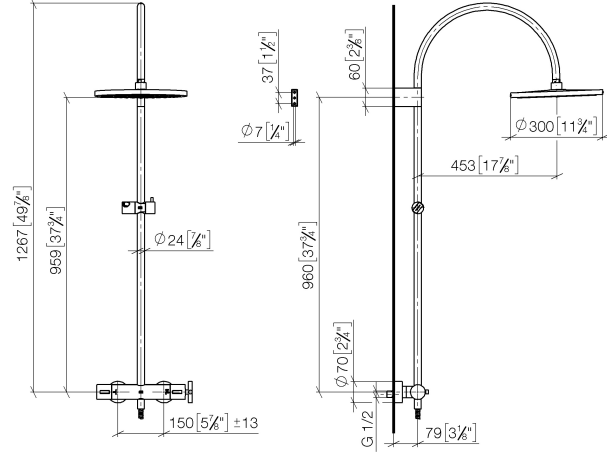

**TARA Shower pipe with shower thermostat without hand shower 300 mm -
Champagne (22kt Gold)**

TARA

34 460 892 Product version from 4/1/2024

- shower with fixed riser projection 452mm
- overhead shower: rain flow
- rain shower Ø 300 mm
- rain shower with anti-scale system
- max. rainshower flow 14 l/min
- Function from: 10 l/min
- rotary diverter with volume control and shut-off function
- slide-on rosettes Ø 70 mm
- height of fittings up to rain shower (bottom edge) 964mm
- height of fittings up to top edge of elbow 1267mm
- gauge 150 mm - 13 mm
- metal shower hose 1750mm with integrated anti-twist protection
- 1/2" connection
- slide bar
- Pipe diameter 23.5 mm

**TARA Shower pipe with shower thermostat without hand shower 300 mm -
Champagne (22kt Gold)**

TARA

34 460 892 Product version from 4/1/2024

mm [inches]

1:10

Flow rate chart

Codes & Standards

EN 1717

TARA Shower pipe with shower thermostat without hand shower 300 mm -
Champagne (22kt Gold)

TARA

34 460 892 Product version from 4/1/2024

Certificates

Belgaqua_24-006-2

**TARA Shower pipe with shower thermostat without hand shower 300 mm -
Champagne (22kt Gold)**

TARA

34 460 892 Product version from 4/1/2024

Parts for other
finishes can be found
here: [Chrome](#)

Spare parts list

No.	Item Number	Name	Quantity used	Delivery time
1	04 12 05 091 00-47	shower	1	30
2	04 28 22 346 00-47	pipe	1	60
3	09 14 10 008 90	seal	1	2
4	90 17 11 150 00-47	holder	1	30
5	28 322 970-47	Metal shower hose 1/2" x 3/8" x 1750 mm - Champagne (22kt Gold)	1	30
6	12 570 970-47	Slide unit - Champagne (22kt Gold)	1	30
7	90 28 22 349 00-47	pipe	1	30
8	04 17 01 250 00-47	connection	1	60
9	90 17 33 015 00-47	handle	1	30
10	90 14 20 026 00 90	seal	1	2
11	90 17 33 021 00-47	handle	1	30