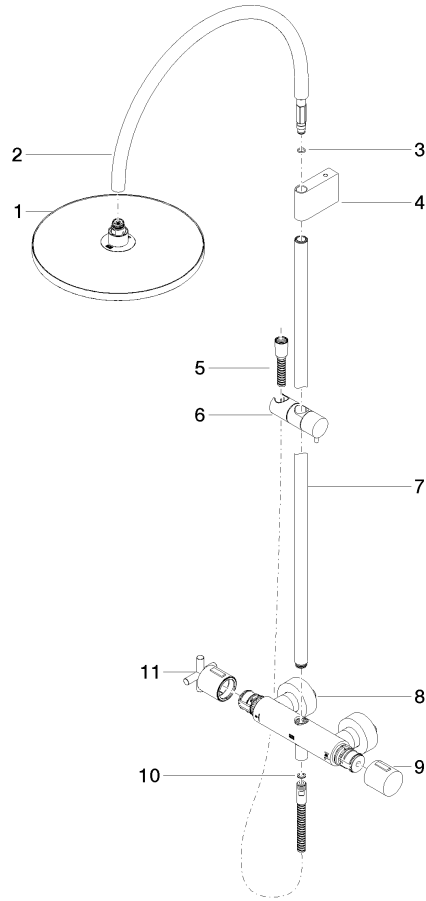

**TARA Shower pipe with shower thermostat without hand shower 300 mm -
Champagne (22kt Gold)**

TARA

34 460 892 Product version from 4/1/2024

- shower with fixed riser projection 452mm
- overhead shower: rain flow
- rain shower Ø 300 mm
- rain shower with anti-scale system
- max. rainshower flow 14 l/min
- Function from: 10 l/min
- rotary diverter with volume control and shut-off function
- slide-on rosettes Ø 70 mm
- height of fittings up to rain shower (bottom edge) 964mm
- height of fittings up to top edge of elbow 1267mm
- gauge 150 mm - 13 mm
- metal shower hose 1750mm with integrated anti-twist protection
- 1/2" connection
- slide bar
- Pipe diameter 23.5 mm

**TARA Shower pipe with shower thermostat without hand shower 300 mm -
Champagne (22kt Gold)**

TARA

34 460 892 Product version from 4/1/2024

mm [inches]

1:10

Flow rate chart

Codes & Standards

EN 1717

TARA Shower pipe with shower thermostat without hand shower 300 mm -
Champagne (22kt Gold)

TARA

34 460 892 Product version from 4/1/2024

Certificates

Belgaqua_24-006-2

**TARA Shower pipe with shower thermostat without hand shower 300 mm -
Champagne (22kt Gold)**

TARA

34 460 892 Product version from 4/1/2024

Parts for other
finishes can be found
here: [Chrome](#)

Spare parts list

No.	Item Number	Name	Quantity used	Delivery time
1	04 12 05 091 00-47	shower	1	30
2	04 28 22 346 00-47	pipe	1	60
3	09 14 10 008 90	seal	1	2
4	90 17 11 150 00-47	holder	1	30
5	28 322 970-47	Metal shower hose 1/2" x 3/8" x 1750 mm - Champagne (22kt Gold)	1	30
6	12 570 970-47	Slide unit - Champagne (22kt Gold)	1	30
7	90 28 22 349 00-47	pipe	1	30
8	04 17 01 250 00-47	connection	1	60
9	90 17 33 015 00-47	handle	1	30
10	90 14 20 026 00 90	seal	1	2
11	90 17 33 021 00-47	handle	1	30