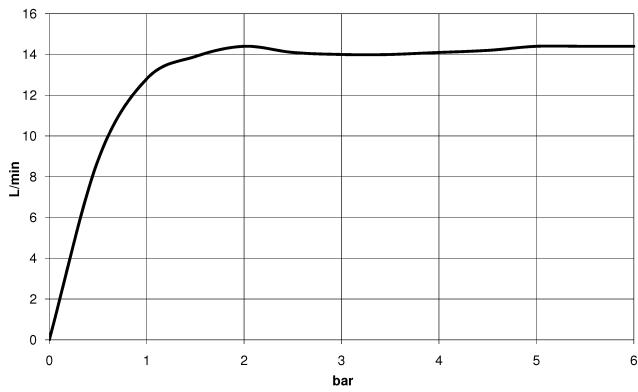

**TARA Shower pipe with shower thermostat without hand shower 300 mm -
Champagne (22kt Gold)**

TARA

34 460 892 Product version from 4/1/2024

- shower with fixed riser projection 452mm
- overhead shower: rain flow
- rain shower Ø 300 mm
- rain shower with anti-scale system
- max. rainshower flow 14 l/min
- Function from: 10 l/min
- rotary diverter with volume control and shut-off function
- slide-on rosettes Ø 70 mm
- height of fittings up to rain shower (bottom edge) 964mm
- height of fittings up to top edge of elbow 1267mm
- gauge 150 mm - 13 mm
- metal shower hose 1750mm with integrated anti-twist protection
- 1/2" connection
- slide bar
- Pipe diameter 23.5 mm

**TARA Shower pipe with shower thermostat without hand shower 300 mm -
Champagne (22kt Gold)**

TARA

34 460 892 Product version from 4/1/2024

mm [inches]

1:10

Flow rate chart

Codes & Standards

EN 1717

TARA Shower pipe with shower thermostat without hand shower 300 mm -
Champagne (22kt Gold)

TARA

34 460 892 Product version from 4/1/2024

Certificates

Belgaqua_24-006-2

**TARA Shower pipe with shower thermostat without hand shower 300 mm -
Champagne (22kt Gold)**