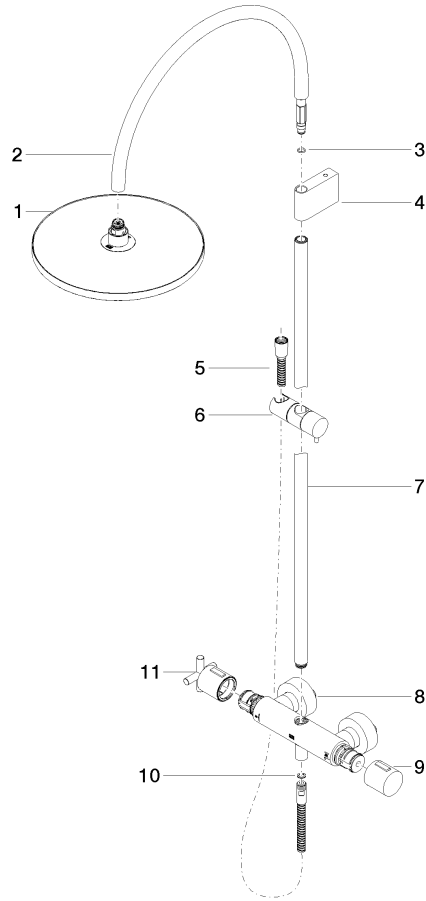

**TARA Shower pipe with shower thermostat without hand shower 300 mm -  
Brushed Chrome**

TARA

34 460 892 Product version from 4/1/2024

- shower with fixed riser projection 452mm
- overhead shower: rain flow
- rain shower Ø 300 mm
- rain shower with anti-scale system
- max. rainshower flow 14 l/min
- Function from: 10 l/min
- rotary diverter with volume control and shut-off function
- slide-on rosettes Ø 70 mm
- height of fittings up to rain shower (bottom edge) 964mm
- height of fittings up to top edge of elbow 1267mm
- gauge 150 mm - 13 mm
- metal shower hose 1750mm with integrated anti-twist protection
- 1/2" connection
- slide bar
- Pipe diameter 23.5 mm

**TARA Shower pipe with shower thermostat without hand shower 300 mm -  
Brushed Chrome**

TARA

34 460 892 Product version from 4/1/2024

mm [inches]

1:10

**Flow rate chart**

**Codes & Standards**

EN 1717

TARA Shower pipe with shower thermostat without hand shower 300 mm -  
Brushed Chrome

---

TARA

34 460 892 Product version from 4/1/2024

Certificates

---

Belgaqua\_24-006-2

**TARA Shower pipe with shower thermostat without hand shower 300 mm -  
Brushed Chrome**

TARA

34 460 892 Product version from 4/1/2024

Parts for other  
finishes can be found  
here: [Chrome](#)

**Spare parts list**

No.	Item Number	Name	Quantity used	Delivery time
1	04 12 05 091 00-93	shower	1	20
2	04 28 22 346 00-93	pipe	1	20
3	09 14 10 008 90	seal	1	2
4	90 17 11 150 00-93	holder	1	20
5	28 322 970-93	Metal shower hose 1/2" x 3/8" x 1750 mm - Brushed Chrome	1	20
6	12 570 970-93	Slide unit - Brushed Chrome	1	20
7	90 28 22 349 00-93	pipe	1	20
8	04 17 01 250 00-93	connection	1	20
9	90 17 33 015 00-93	handle	1	20
10	90 14 20 026 00 90	seal	1	2
11	90 17 33 021 00-93	handle	1	20