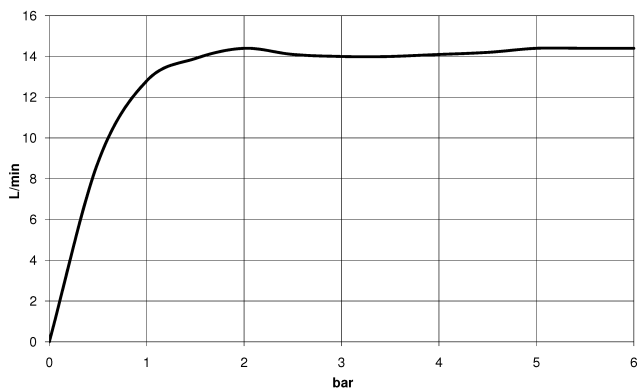

**TARA Shower pipe with shower thermostat without hand shower 300 mm -  
Brushed Chrome**

TARA

34 460 892 Product version from 4/1/2024

- shower with fixed riser projection 452mm
- overhead shower: rain flow
- rain shower Ø 300 mm
- rain shower with anti-scale system
- max. rainshower flow 14 l/min
- Function from: 10 l/min
- rotary diverter with volume control and shut-off function
- slide-on rosettes Ø 70 mm
- height of fittings up to rain shower (bottom edge) 964mm
- height of fittings up to top edge of elbow 1267mm
- gauge 150 mm - 13 mm
- metal shower hose 1750mm with integrated anti-twist protection
- 1/2" connection
- slide bar
- Pipe diameter 23.5 mm

**TARA Shower pipe with shower thermostat without hand shower 300 mm -  
Brushed Chrome**

TARA

34 460 892 Product version from 4/1/2024

mm [inches]

1:10

**Flow rate chart**

**Codes & Standards**

EN 1717