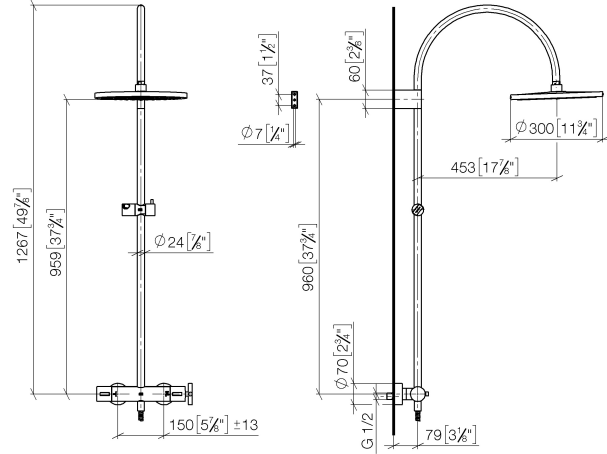

**TARA Shower pipe with shower thermostat without hand shower 300 mm -  
Brushed Chrome**

TARA

34 460 892 Product version from 4/1/2024

- shower with fixed riser projection 452mm
- overhead shower: rain flow
- rain shower Ø 300 mm
- rain shower with anti-scale system
- max. rainshower flow 14 l/min
- Function from: 10 l/min
- rotary diverter with volume control and shut-off function
- slide-on rosettes Ø 70 mm
- height of fittings up to rain shower (bottom edge) 964mm
- height of fittings up to top edge of elbow 1267mm
- gauge 150 mm - 13 mm
- metal shower hose 1750mm with integrated anti-twist protection
- 1/2" connection
- slide bar
- Pipe diameter 23.5 mm

**TARA Shower pipe with shower thermostat without hand shower 300 mm -  
Brushed Chrome**

TARA

34 460 892 Product version from 4/1/2024

mm [inches]

1:10

**Flow rate chart**

**Codes & Standards**

EN 1717

TARA Shower pipe with shower thermostat without hand shower 300 mm -  
Brushed Chrome

---

TARA

34 460 892 Product version from 4/1/2024

Certificates

---

Belgaqua\_24-006-2

**TARA Shower pipe with shower thermostat without hand shower 300 mm -  
Brushed Chrome**

TARA

34 460 892 Product version from 4/1/2024

Parts for other  
finishes can be found  
here: [Chrome](#)

**Spare parts list**

No.	Item Number	Name	Quantity used	Delivery time
1	04 12 05 091 00-93	shower	1	20
2	04 28 22 346 00-93	pipe	1	20
3	09 14 10 008 90	seal	1	2
4	90 17 11 150 00-93	holder	1	20
5	28 322 970-93	Metal shower hose 1/2" x 3/8" x 1750 mm - Brushed Chrome	1	20
6	12 570 970-93	Slide unit - Brushed Chrome	1	20
7	90 28 22 349 00-93	pipe	1	20
8	04 17 01 250 00-93	connection	1	20
9	90 17 33 015 00-93	handle	1	20
10	90 14 20 026 00 90	seal	1	2
11	90 17 33 021 00-93	handle	1	20