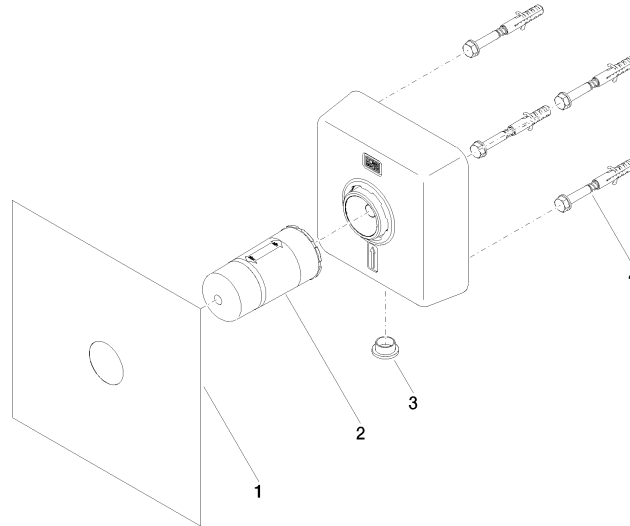

POT FILLER Concealed wall elbow -

35 087 970 90

- female thread 1/2" connection
- anti-water packing
- soundproofing
- dust cover
- min. recess depth 80 mm
- max. recess depth 125 mm

Required miscellaneous

Leak protection 1/2" -

12 010 970 90

POT FILLER Concealed wall elbow -

35 087 970 90

mm [inches]

POT FILLER Concealed wall elbow -

35 087 970 90

Spare parts list

No.	Item Number	Name	Quantity used	Delivery time
1	04 14 03 079 00 90	gasket kit	1	2
2	09 21 02 177 90	cap	1	2
3	09 31 20 092 90	plug	1	2
4	04 30 31 012 00 90	fixing set	1	2