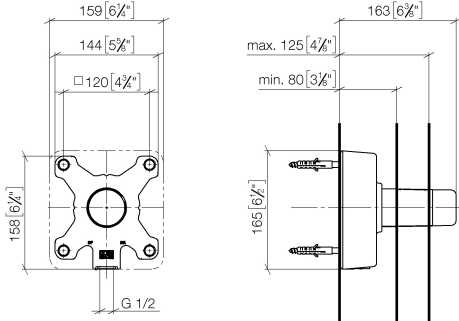

POT FILLER Concealed wall elbow -

35 087 970 90

- female thread 1/2" connection
- anti-water packing
- soundproofing
- dust cover
- min. recess depth 80 mm
- max. recess depth 125 mm

Required miscellaneous

Leak protection 1/2" -

12 010 970 90

POT FILLER Concealed wall elbow -

35 087 970 90

mm [inches]

POT FILLER Concealed wall elbow -

35 087 970 90

Spare parts list

No.	Item Number	Name	Quantity used	Delivery time
1	04 14 03 079 00 90	gasket kit	1	2
2	09 21 02 177 90	cap	1	2
3	09 31 20 092 90	plug	1	2
4	04 30 31 012 00 90	fixing set	1	2