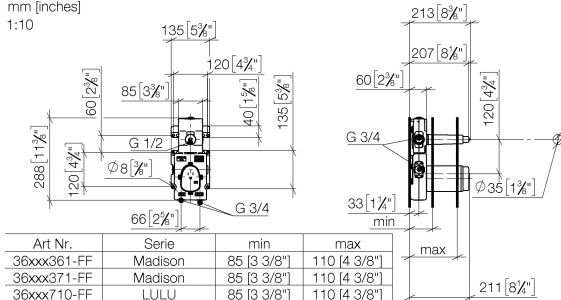

## xTOOL Concealed thermostat module with 1 valve -

35 511 970 90

mm [inches]  
1:10

Art Nr.	Serie	min	max
36xxx361-FF	Madison	85 [3 3/8"]	110 [4 3/8"]
36xxx371-FF	Madison	85 [3 3/8"]	110 [4 3/8"]
36xxx710-FF	LULLU	85 [3 3/8"]	110 [4 3/8"]
36xxx809-FF	VAIA	85 [3 3/8"]	110 [4 3/8"]
36xxx819-FF	VAIA	85 [3 3/8"]	110 [4 3/8"]
36xxx882-FF	Tara	95 [3 3/4"]	160 [6 1/4"]
36xxx892-FF	Tara	95 [3 3/4"]	160 [6 1/4"]
36xxx811-FF	CYO	95 [3 3/4"]	160 [6 1/4"]
36xxx812-FF	CYO	95 [3 3/4"]	160 [6 1/4"]
36xxx740-FF	Meta/CL.1/ CYO	95 [3 3/4"]	160 [6 1/4"]
36xxx960-FF	Symetrics	95 [3 3/4"]	160 [6 1/4"]
36xxx985-FF	Symetrics	95 [3 3/4"]	160 [6 1/4"]
36xxx705-FF	CL.1	115 [4 1/2"]	155 [6 1/8"]
36xxx715-FF	CL.1	115 [4 1/2"]	155 [6 1/8"]
36xxx782-FF	MEM	115 [4 1/2"]	155 [6 1/8"]