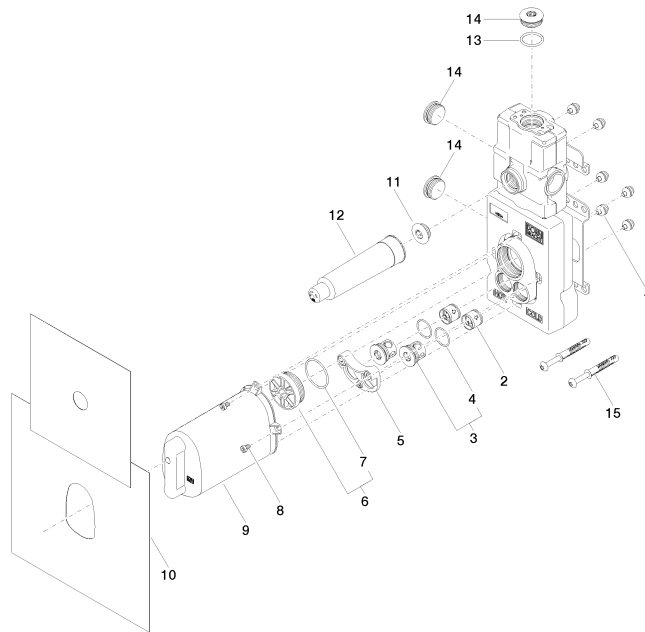

# xTOOL Concealed thermostat module with 1 valve -

35 511 970 90

Product version up to 11/25/2021

**Product version from 1/1/2022**