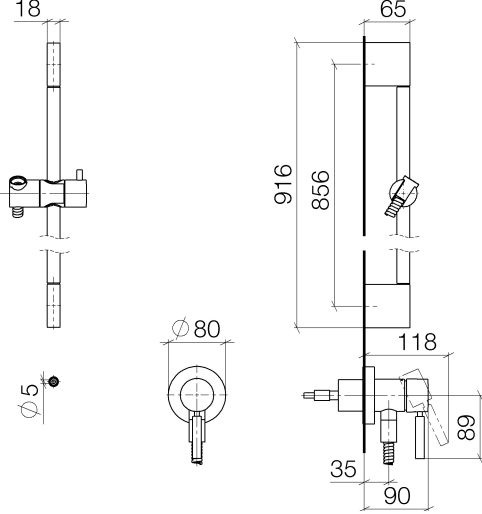

Concealed single-lever mixer with integrated shower connection with shower set without hand shower - Chrome

TARA

36 013 660

Fits: TARA, META

- cover plate Ø 78 mm
- metal shower hose 1750mm with integrated anti-twist protection
- slide bar

Required miscellaneous

	Concealed wall mounting - •max. recess depth 103 mm •min. recess depth 78 mm	35 003 970 90
--	---	---------------

Required miscellaneous

	Hand shower FlowReduce - Chrome	28 016 979-00 0010
--	--	--------------------

Concealed single-lever mixer with integrated shower connection with shower set without hand shower - Chrome

TARA

36 013 660

Certificates

Belgaqua_21-025- WRAS_2011027. LGA_29569.
27_1.

36 013 660

Spare parts list

No.	Item Number	Name	Quantity used	Delivery time
1	05 17 20 726 02 90	fixing set	1	2
2	09 31 11 049 90	pin	2	2
3	04 31 11 113 00 90	pin	2	2
4	08 17 97 054-00	holder	2	10
5	90 28 22 597 00-00	holder	1	10
6	28 322 970-00	Metal shower hose 1/2" x 3/8" x 1750 mm - Chrome	1	2
7	12 580 970-00	Slide unit - Chrome	1	10
8	90 14 20 026 00 90	seal	1	2
9	36 045 660-00	Concealed single-lever mixer with cover plate with integrated shower connection - Chrome	1	10