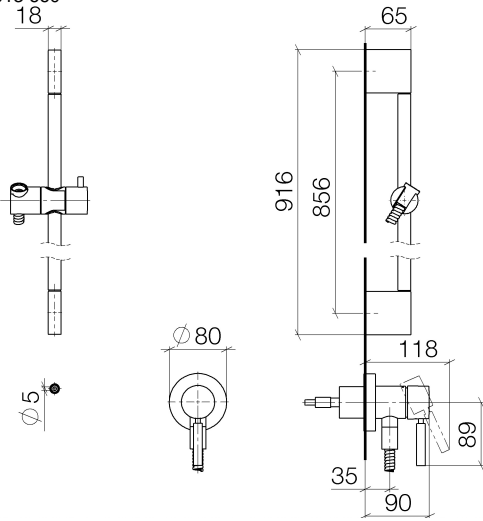

Concealed single-lever mixer with integrated shower connection with shower set without hand shower - Dark Chrome

36 013 660

- cover plate Ø 78 mm
- metal shower hose 1750mm with integrated anti-twist protection
- slide bar
- WRAS

This article does not include a hand shower!

Intrinsic protection against back flow.

Article cannot be extended, please check the depth of the installation location!

Concealed single-lever mixer with integrated shower connection with shower set without hand shower - Dark Chrome

36 013 660

Concealed single-lever mixer with integrated shower connection with shower set without hand shower - Dark Chrome

36 013 660