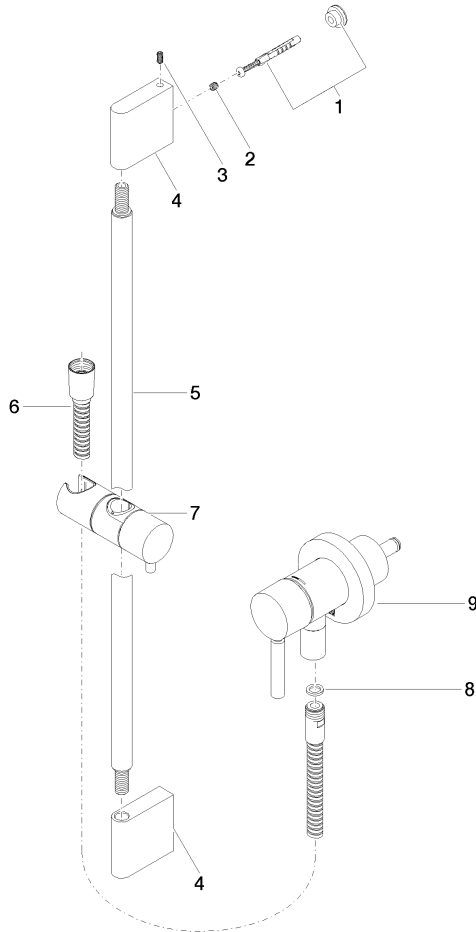

Concealed single-lever mixer with integrated shower connection with shower set without hand shower - Brushed Durabron (23kt Gold)

TARA

36 013 660

Required miscellaneous

 **Concealed wall mounting -** 35 003 970 90
 •max. recess depth 103 mm
 •min. recess depth 78 mm

TARA

Codes & Standards

DIN 4109	EN 1717	ISO 3822	Scottish Water Byelaws
UK Water Supply Regulations	Ü-Zeichen		

Certificates

Belgaqua_21-025-2 LGA_29	WRAS_2011
--------------------------	-----------

Concealed single-lever mixer with integrated shower connection with shower set without hand shower - Brushed Durabronz (23kt Gold)

TARA

36 013 660

Product version from 10/1/2023

Concealed single-lever mixer with integrated shower connection with shower set without hand shower - Brushed Durabronze (23kt Gold)

TARA

36 013 660

Spare parts list

Product version from 10/1/2023

No.	Item Number	Name	Quantity used	Delivery time
	05 17 20 726 02 90	fixing set	12	2