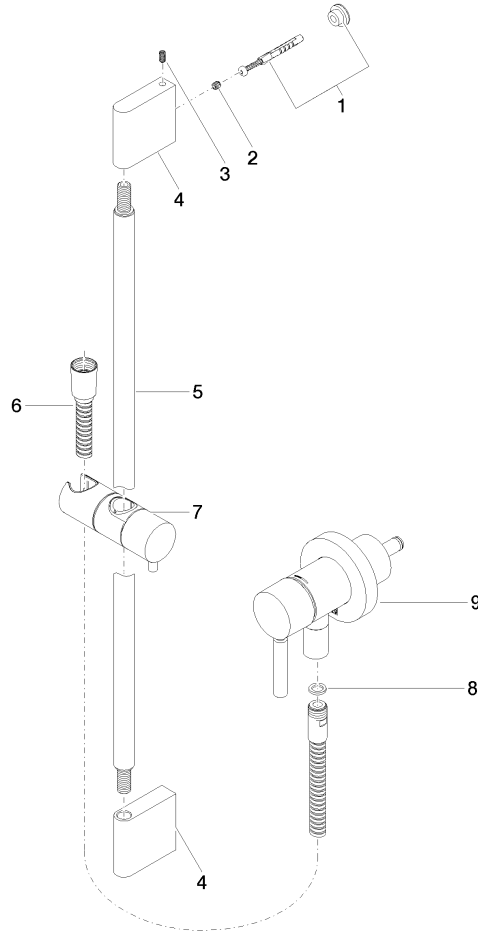

## Concealed single-lever mixer with integrated shower connection with shower set without hand shower - Champagne (22kt Gold)

---

36 013 660 Product version from 10/1/2023

- cover plate Ø 78 mm
- metal shower hose 1750mm with integrated anti-twist protection
- slide bar
- WRAS

This article does not include a hand shower!

Intrinsic protection against back flow.

Article cannot be extended, please check the depth of the installation location!

Concealed single-lever mixer with integrated shower connection with shower set without hand shower - Champagne (22kt Gold)

---

36 013 660 Product version from 10/1/2023

**Concealed single-lever mixer with integrated shower connection with shower set without hand shower - Champagne (22kt Gold)**

36 013 660 Product version from 10/1/2023

**Spare parts list**

No.	Item Number	Name	Quantity used	Delivery time
1	05 17 20 726 02 90	fixing set	1	2
2	09 31 11 049 90	pin	2	2
3	04 31 11 113 00 90	pin	2	2
4	08 17 97 054-47	holder	2	30
5	90 28 22 597 00-47	holder	1	30
6	28 322 970-47	Metal shower hose 1/2" x 3/8" x 1750 mm - Champagne (22kt Gold)	1	30
7	12 580 970-47	Slide unit - Champagne (22kt Gold)	1	30
8	90 14 20 026 00 90	seal	1	2
9	36 045 660-47	Concealed single-lever mixer with cover plate with integrated shower connection - Champagne (22kt Gold)	1	-