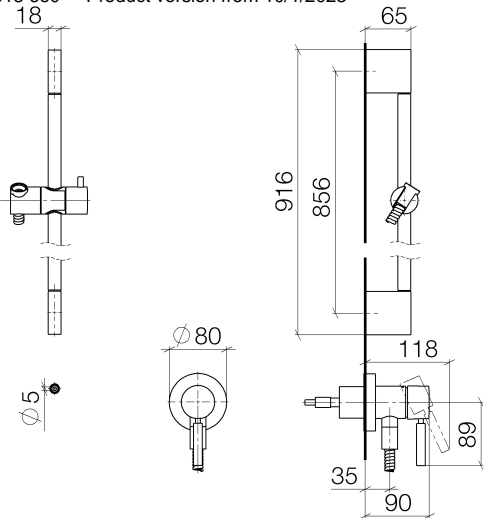

## Concealed single-lever mixer with integrated shower connection with shower set without hand shower - Champagne (22kt Gold)

---

36 013 660 Product version from 10/1/2023

- cover plate Ø 78 mm
- metal shower hose 1750mm with integrated anti-twist protection
- slide bar
- WRAS

This article does not include a hand shower!

Intrinsic protection against back flow.

Article cannot be extended, please check the depth of the installation location!

Concealed single-lever mixer with integrated shower connection with shower set without hand shower - Champagne (22kt Gold)

---

36 013 660 Product version from 10/1/2023

**Concealed single-lever mixer with integrated shower connection with shower set without hand shower - Champagne (22kt Gold)**

36 013 660 Product version from 10/1/2023

**Spare parts list**

No.	Item Number	Name	Quantity used	Delivery time
1	05 17 20 726 02 90	fixing set	1	2
2	09 31 11 049 90	pin	2	2
3	04 31 11 113 00 90	pin	2	2
4	08 17 97 054-47	holder	2	30
5	90 28 22 597 00-47	holder	1	30
6	28 322 970-47	Metal shower hose 1/2" x 3/8" x 1750 mm - Champagne (22kt Gold)	1	30
7	12 580 970-47	Slide unit - Champagne (22kt Gold)	1	30
8	90 14 20 026 00 90	seal	1	2
9	36 045 660-47	Concealed single-lever mixer with cover plate with integrated shower connection - Champagne (22kt Gold)	1	-