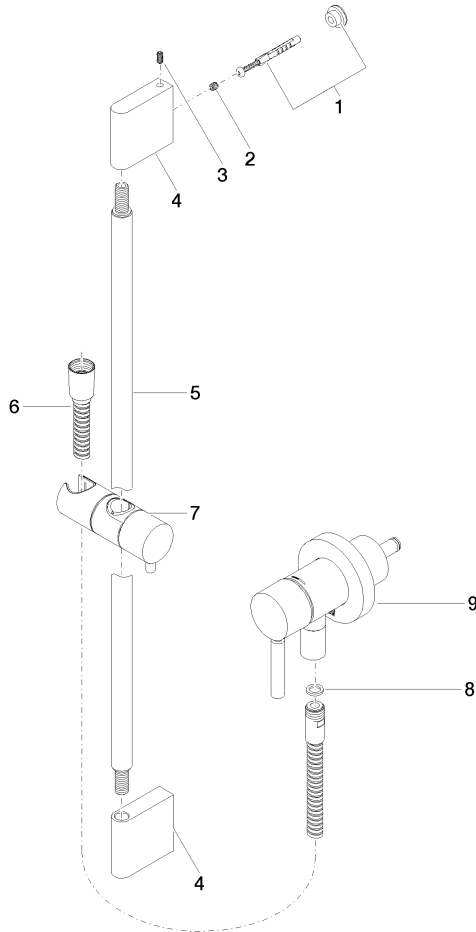

Concealed single-lever mixer with integrated shower connection with shower set without hand shower - Brushed Chrome

TARA

36 013 660

Fits: TARA, META

- cover plate Ø 78 mm
- metal shower hose 1750mm with integrated anti-twist protection
- slide bar
- WRAS 2011027

Required miscellaneous

Concealed wall mounting - 35 003 970 90

- max. recess depth 103 mm
- min. recess depth 78 mm

Concealed single-lever mixer with integrated shower connection with shower set without hand shower - Brushed Chrome

TARA

Codes & Standards

DIN 4109	EN 1717	ISO 3822	Scottish Water Byelaws
UK Water Supply Regulations	Ü-Zeichen		

Certificates

Belgaqua_21-025-2 LGA_29	WRAS_2011
--------------------------	-----------

Concealed single-lever mixer with integrated shower connection with shower set without hand shower - Brushed Chrome

TARA

36 013 660

Product version from 10/1/2023

Concealed single-lever mixer with integrated shower connection with shower set without hand shower - Brushed Chrome

TARA

36 013 660

Spare parts list

Product version from 10/1/2023