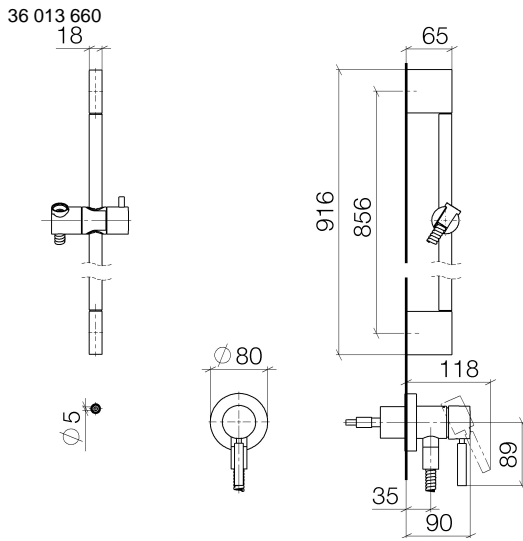

Concealed single-lever mixer with integrated shower connection with shower set without hand shower - Brushed Chrome

TARA

36 013 660

Fits: TARA, META

- cover plate Ø 78 mm
- metal shower hose 1750mm with integrated anti-twist protection
- slide bar
- WRAS 2011027

Required miscellaneous

Concealed wall mounting - 35 003 970 90

- max. recess depth 103 mm
- min. recess depth 78 mm

Concealed single-lever mixer with integrated shower connection with shower set without hand shower - Brushed Chrome

TARA

Codes & Standards

DIN 4109	EN 1717	ISO 3822	Scottish Water Byelaws
UK Water Supply Regulations	Ü-Zeichen		

Certificates

Belgaqua_21-025-2 LGA_29	WRAS_2011
--------------------------	-----------

Concealed single-lever mixer with integrated shower connection with shower set without hand shower - Brushed Chrome

No.	Item Number	Name	Quantity used	Delivery time
	05 17 20 726 02 90	fixing set	12	2