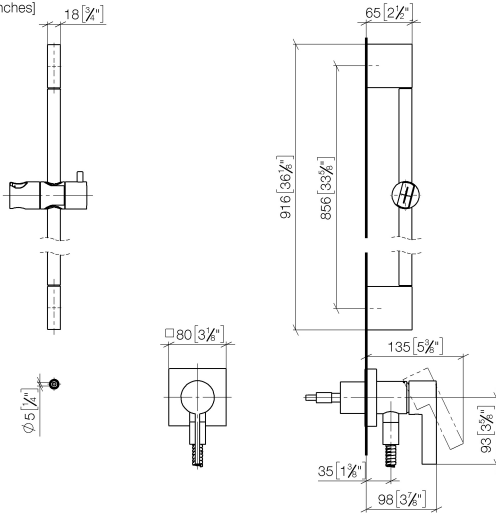

Concealed single-lever mixer with integrated shower connection with shower set without hand shower - Brushed Platinum

IMO

36 013 970

Fits: IMO, MEM, CL.1

- cover plate 80 x 80 mm
- metal shower hose 1750mm with integrated anti-twist protection
- slide bar
- Pipe diameter 18 mm
- WRAS 2011027

Concealed single-lever mixer with integrated shower connection with shower set without hand shower - Brushed Platinum

IMO

36 013 970

mm [inches]

Codes & Standards

DIN 4109

EN 1717

ISO 3822

IMO

36 013 970

Concealed single-lever mixer with integrated shower connection with shower set without hand shower - Brushed Platinum

IMO

36 013 970

Spare parts list

No.	Item Number	Name	Quantity used	Delivery time
	05 17 20 726 02 90	fixing set	12	2