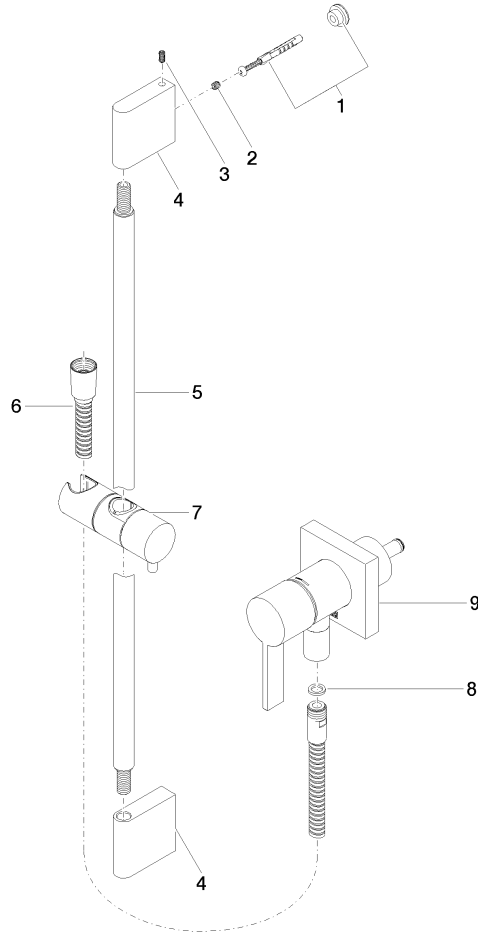

Concealed single-lever mixer with integrated shower connection with shower set without hand shower - Brushed Platinum

IMO

36 013 970

Fits: IMO, MEM, CL.1

- cover plate 80 x 80 mm
- metal shower hose 1750mm with integrated anti-twist protection
- slide bar
- Pipe diameter 18 mm
- WRAS 2011027

Concealed single-lever mixer with integrated shower connection with shower set without hand shower - Brushed Platinum

IMO

36 013 970

mm [inches]

Codes & Standards

DIN 4109

EN 1717

ISO 3822

Scottish Water
Byelaws

UK Water Supply
Regulations

Ü-Zeichen

Certificates

Belgaqua_21-025-2 LGA_29

WRAS_2011

Concealed single-lever mixer with integrated shower connection with shower set without hand shower - Brushed Platinum

IMO

36 013 970

Concealed single-lever mixer with integrated shower connection with shower set without hand shower - Brushed Platinum

IMO

36 013 970

Spare parts list

No.	Item Number	Name	Quantity used	Delivery time
	05 17 20 726 02 90	fixing set	12	2