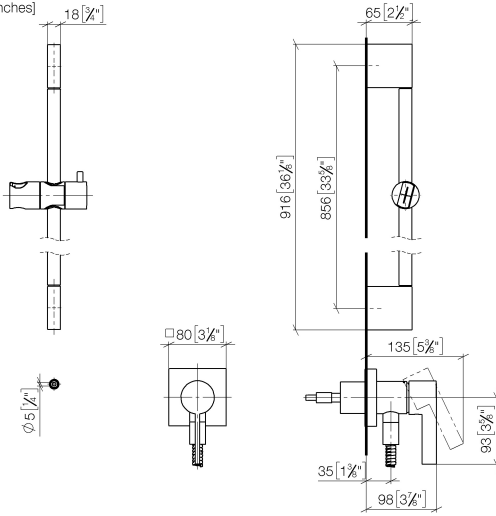

Concealed single-lever mixer with integrated shower connection with shower set without hand shower - Dark Chrome

IMO

36 013 970

Fits: IMO, MEM, CL.1

- cover plate 80 x 80 mm
- metal shower hose 1750mm with integrated anti-twist protection
- slide bar
- Pipe diameter 18 mm
- WRAS 2011027

This article does not include a hand shower!

Intrinsic protection against back flow.

Article cannot be extended, please check the depth of the installation location!

	Dark Chrome	36 013 970-19
	Chrome	36 013 970-00
	Brushed Platinum	36 013 970-06
	Platinum	36 013 970-08
	Brushed Durabronz (23kt Gold)	36 013 970-28
	Matte Black	36 013 970-33
	Brushed Champagne (22kt Gold)	36 013 970-46
	Champagne (22kt Gold)	36 013 970-47
	Brushed Chrome	36 013 970-93
	Brushed Dark Platinum	36 013 970-99

Concealed single-lever mixer with integrated shower connection with shower set without hand shower - Dark Chrome

IMO

36 013 970

mm [inches]

Concealed single-lever mixer with integrated shower connection with shower set without hand shower - Dark Chrome

IMO

36 013 970

Parts for other finishes can be found here: [Chrome](#)

Concealed single-lever mixer with integrated shower connection with shower set without hand shower - Dark Chrome

IMO

36 013 970

Spare parts list