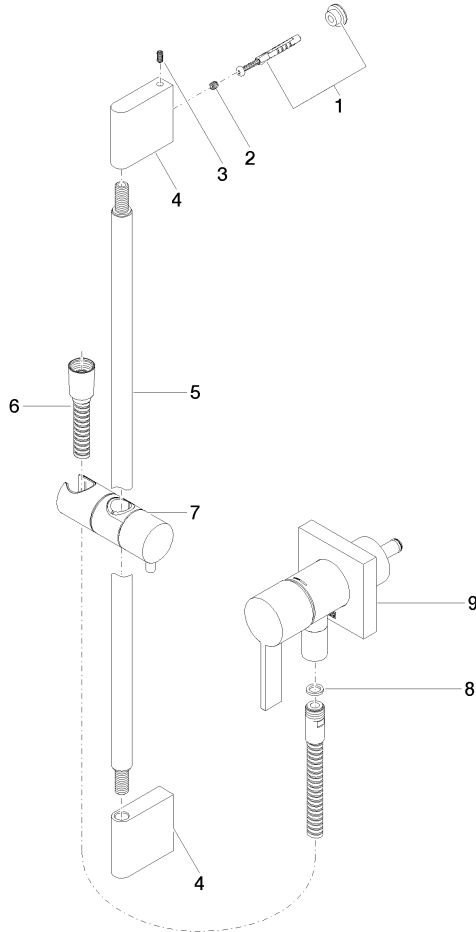

Concealed single-lever mixer with integrated shower connection with shower set without hand shower - Dark Chrome

IMO

36 013 970

Fits: IMO, MEM, CL.1

- cover plate 80 x 80 mm
- metal shower hose 1750mm with integrated anti-twist protection
- slide bar
- Pipe diameter 18 mm
- WRAS 2011027

Concealed single-lever mixer with integrated shower connection with shower set without hand shower - Dark Chrome

IMO

36 013 970

mm [inches]

Concealed single-lever mixer with integrated shower connection with shower set without hand shower - Dark Chrome

IMO

36 013 970

Parts for other finishes can be found here: [Chrome](#)

Concealed single-lever mixer with integrated shower connection with shower set without hand shower - Dark Chrome

IMO

36 013 970

Spare parts list