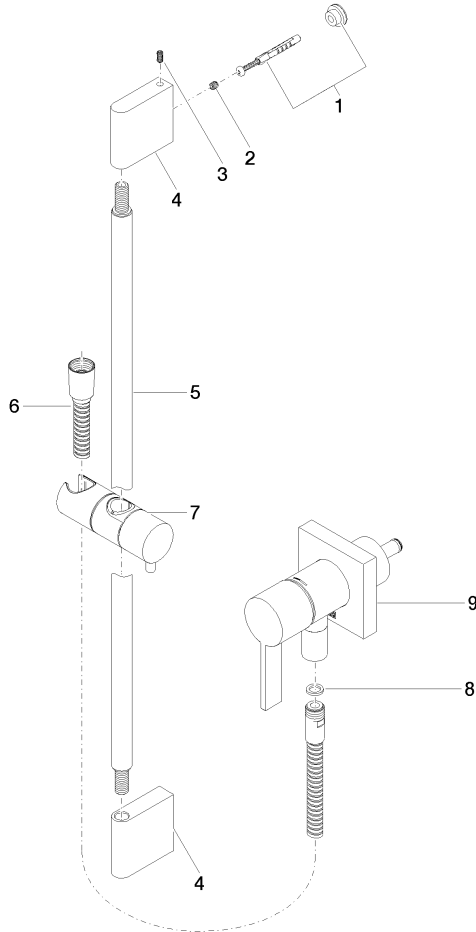

Concealed single-lever mixer with integrated shower connection with shower set without hand shower - Matte Black

IMO

36 013 970

Fits: IMO, MEM, CL.1

- cover plate 80 x 80 mm
- metal shower hose 1750mm with integrated anti-twist protection
- slide bar
- Pipe diameter 18 mm
- WRAS 2011027

Concealed single-lever mixer with integrated shower connection with shower set without hand shower - Matte Black

IMO

36 013 970

mm [inches]

Concealed single-lever mixer with integrated shower connection with shower set without hand shower - Matte Black

IMO

36 013 970

Parts for other finishes can be found here: [Chrome](#)

Concealed single-lever mixer with integrated shower connection with shower set without hand shower - Matte Black

IMO

36 013 970

Spare parts list

No.	Item Number	Name	Quantity used	Delivery time
	05 17 20 726 02 90	fixing set	12	2