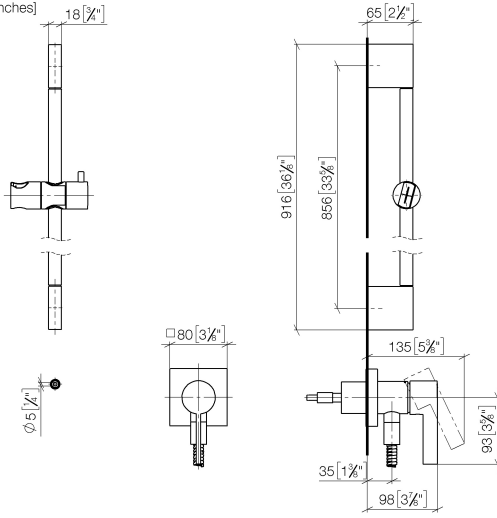

Concealed single-lever mixer with integrated shower connection with shower set without hand shower - Matte Black

IMO

36 013 970

Fits: IMO, MEM, CL.1

- cover plate 80 x 80 mm
- metal shower hose 1750mm with integrated anti-twist protection
- slide bar
- Pipe diameter 18 mm
- WRAS 2011027

Concealed single-lever mixer with integrated shower connection with shower set without hand shower - Matte Black

IMO

36 013 970

mm [inches]

Concealed single-lever mixer with integrated shower connection with shower set without hand shower - Matte Black

IMO

36 013 970

Parts for other finishes can be found here: [Chrome](#)

Concealed single-lever mixer with integrated shower connection with shower set without hand shower - Matte Black

IMO

36 013 970

Spare parts list

No.	Item Number	Name	Quantity used	Delivery time
	05 17 20 726 02 90	fixing set	12	2