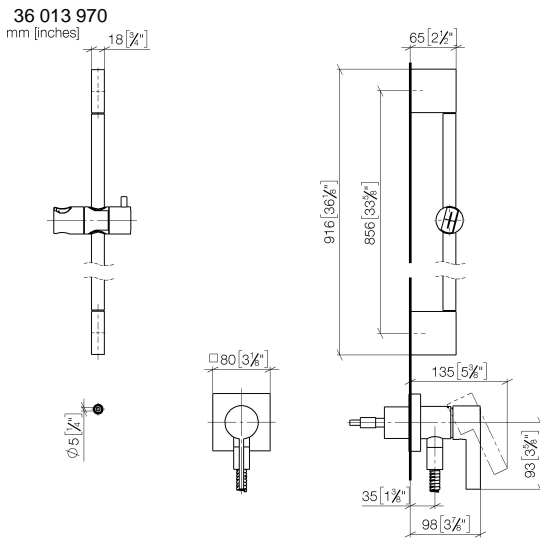

**Concealed single-lever mixer with integrated shower connection with shower set without hand shower - Brushed Chrome**

IMO

36 013 970

Fits: IMO, MEM, CL.1

- cover plate 80 x 80 mm
- metal shower hose 1750mm with integrated anti-twist protection
- slide bar
- Pipe diameter 18 mm
- WRAS 2011027

**Required miscellaneous**

- Concealed wall mounting -** 35 003 970 90
- max. recess depth 103 mm
  - min. recess depth 78 mm

**Concealed single-lever mixer with integrated shower connection with shower set without hand shower - Brushed Chrome**

IMO

**Codes & Standards**

DIN 4109	EN 1717	ISO 3822	Scottish Water Byelaws
UK Water Supply Regulations	Ü-Zeichen		

**Certificates**

Belgaqua\_21-025-2 LGA\_29 WRAS\_2011

Concealed single-lever mixer with integrated shower connection with shower set without hand shower - Brushed Chrome

IMO

36 013 970

Concealed single-lever mixer with integrated shower connection with shower set without hand shower - Brushed Chrome

IMO

36 013 970

**Spare parts list**

No.	Item Number	Name	Quantity used	Delivery time
	05 17 20 726 02 90	fixing set	12	2