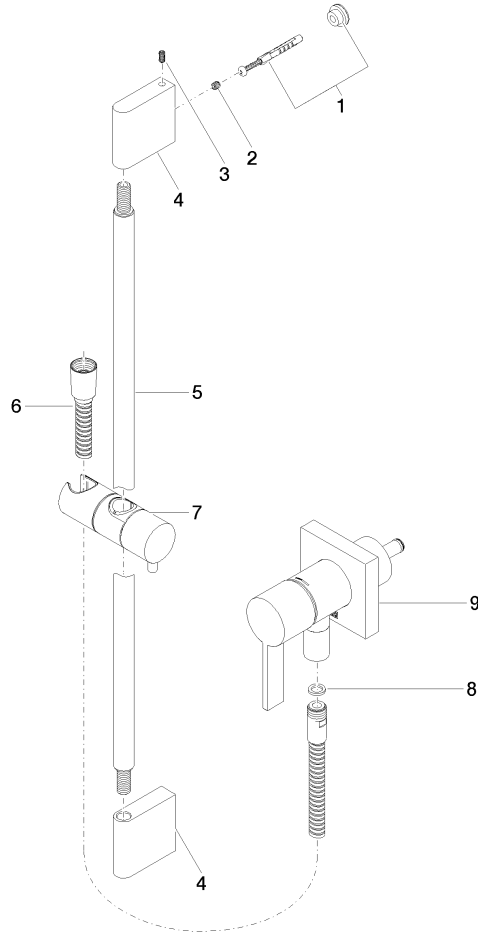

**Concealed single-lever mixer with integrated shower connection with shower set without hand shower - Brushed Chrome**

IMO

36 013 970

Fits: IMO, MEM, CL.1

- cover plate 80 x 80 mm
- metal shower hose 1750mm with integrated anti-twist protection
- slide bar
- Pipe diameter 18 mm
- WRAS 2011027

**Required miscellaneous**

- Concealed wall mounting -** 35 003 970 90
- max. recess depth 103 mm
  - min. recess depth 78 mm

**Concealed single-lever mixer with integrated shower connection with shower set without hand shower - Brushed Chrome**

IMO

**Codes & Standards**

DIN 4109	EN 1717	ISO 3822	Scottish Water Byelaws
UK Water Supply Regulations	Ü-Zeichen		

**Certificates**

Belgaqua\_21-025-2 LGA\_29 WRAS\_2011

Concealed single-lever mixer with integrated shower connection with shower set without hand shower - Brushed Chrome

IMO

36 013 970

Concealed single-lever mixer with integrated shower connection with shower set without hand shower - Brushed Chrome

IMO

36 013 970

**Spare parts list**

No.	Item Number	Name	Quantity used	Delivery time
	05 17 20 726 02 90	fixing set	12	2