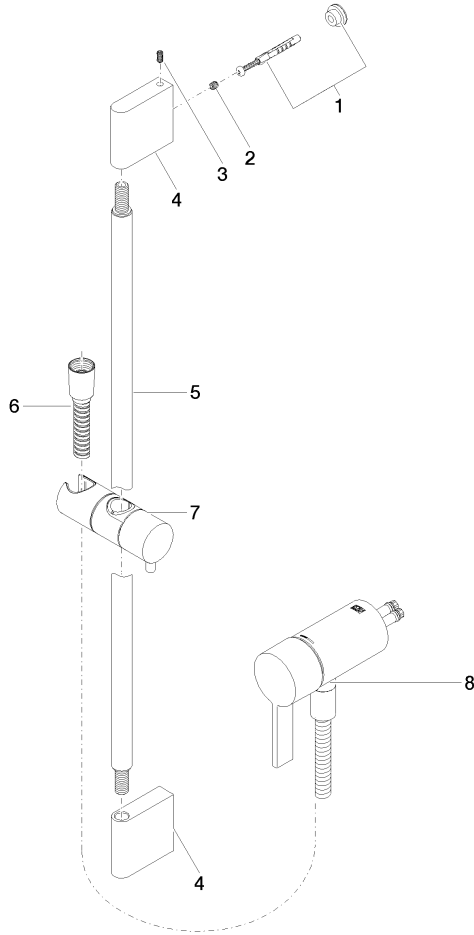

Concealed single-lever mixer with integrated shower connection with shower set without hand shower - Dark Chrome

IMO

36 110 970

- metal shower hose 1750mm with integrated anti-twist protection
- slide bar
- Pipe diameter 18 mm
- WRAS 2011027

Concealed single-lever mixer with integrated shower connection with shower set without hand shower - Dark Chrome

IMO

36 110 970
mm [inches]

Concealed single-lever mixer with integrated shower connection with shower set without hand shower - Dark Chrome

IMO

36 110 970

Parts for other finishes can be found here: [Chrome](#)

Concealed single-lever mixer with integrated shower connection with shower set without hand shower - Dark Chrome

IMO

36 110 970

Spare parts list