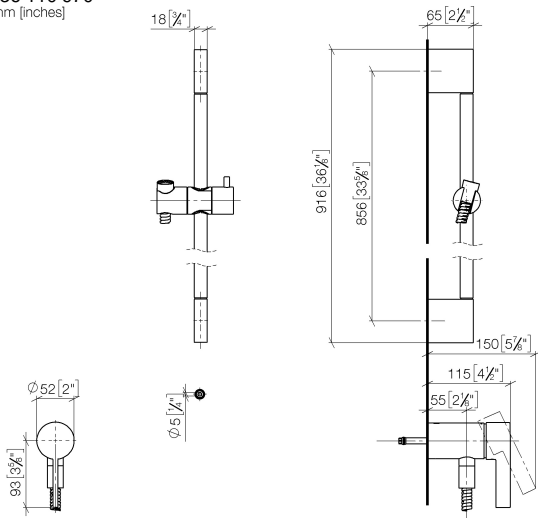

Concealed single-lever mixer with integrated shower connection with shower set without hand shower - Dark Chrome

IMO

36 110 970

- metal shower hose 1750mm with integrated anti-twist protection
- slide bar
- Pipe diameter 18 mm
- WRAS 2011027

Concealed single-lever mixer with integrated shower connection with shower set without hand shower - Dark Chrome

IMO

36 110 970
mm [inches]

Concealed single-lever mixer with integrated shower connection with shower set without hand shower - Dark Chrome

IMO

36 110 970

Parts for other finishes can be found here: [Chrome](#)

Concealed single-lever mixer with integrated shower connection with shower set without hand shower - Dark Chrome

IMO

36 110 970

Spare parts list