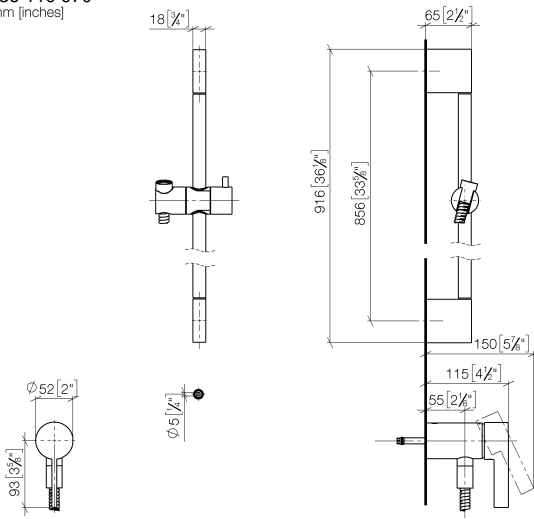

Concealed single-lever mixer with integrated shower connection with shower set without hand shower - Brushed Champagne (22kt Gold)

IMO

36 110 970

- metal shower hose 1750mm with integrated anti-twist protection
- slide bar
- Pipe diameter 18 mm
- WRAS 2011027

Concealed single-lever mixer with integrated shower connection with shower set without hand shower - Brushed Champagne (22kt Gold)

IMO

36 110 970
mm [inches]

Concealed single-lever mixer with integrated shower connection with shower set without hand shower - Brushed Champagne (22kt Gold)

IMO

36 110 970

Parts for other finishes can be found here: [Chrome](#)

Spare parts list

No.	Item Number	Name	Quantity used	Delivery time
1	05 17 20 726 02 90	fixing set	1	2
2	09 31 11 049 90	pin	2	2
3	04 31 11 113 00 90	pin	2	2
4	08 17 97 054-46	holder	2	30
5	90 28 22 597 00-46	holder	1	30
6	28 322 970-46	Metal shower hose 1/2" x 3/8" x 1750 mm - Brushed Champagne (22kt Gold)	1	30
7	12 580 970-46	Slide unit - Brushed Champagne (22kt Gold)	1	30
9	36 050 970-46	Concealed single-lever mixer with integrated shower connection - Brushed Champagne (22kt Gold)	1	30