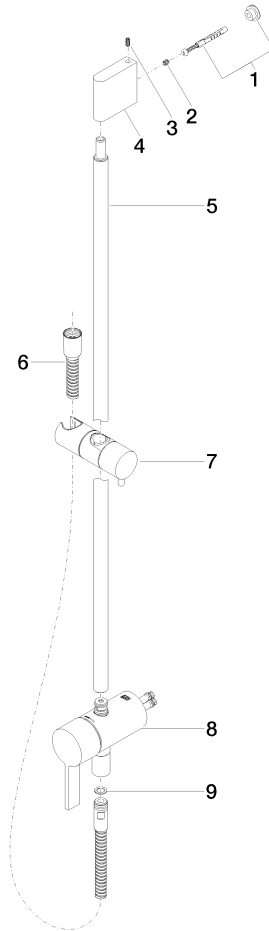

Concealed single-lever mixer with integrated shower connection with shower set without hand shower - Chrome

IMO

36 111 970

- metal shower hose 1750mm with integrated anti-twist protection
- slide bar
- Pipe diameter 18 mm

Required miscellaneous

	Concealed wall mounting - •max. recess depth 105 mm •min. recess depth 80 mm	35 050 970 90
--	---	---------------

Required miscellaneous

	Hand shower FlowReduce - Chrome	28 016 979-00 0010
--	--	--------------------

Concealed single-lever mixer with integrated shower connection with shower set without hand shower - Chrome

IMO

36 111 970

mm [Inches]

Certificates

Belgaqua_21-025- WRAS_2011027. LGA_29928.
27_1.

36 111 970

Spare parts list

No.	Item Number	Name	Quantity used	Delivery time
1	05 17 20 726 02 90	fixing set	1	2
2	09 31 11 049 90	pin	2	2
3	04 31 11 113 00 90	pin	2	2
4	08 17 97 054-00	holder	1	10
5	90 28 22 782 00-00	pipe	1	10
6	28 322 970-00	Metal shower hose 1/2" x 3/8" x 1750 mm - Chrome	1	2
7	12 580 970-00	Slide unit - Chrome	1	10
8	90 19 97 002 00-00	connection	1	10
9	90 14 20 026 00 90	seal	1	2