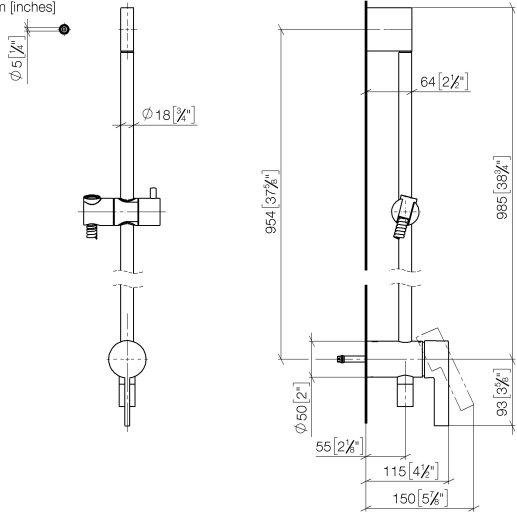

Concealed single-lever mixer with integrated shower connection with shower set without hand shower - Chrome

IMO

36 111 970

- metal shower hose 1750mm with integrated anti-twist protection
- slide bar
- Pipe diameter 18 mm

Required miscellaneous

	Concealed wall mounting - •max. recess depth 105 mm •min. recess depth 80 mm	35 050 970 90
--	---	---------------

Required miscellaneous

	Hand shower FlowReduce - Chrome	28 016 979-00 0010
--	--	--------------------

Concealed single-lever mixer with integrated shower connection with shower set without hand shower - Chrome

IMO

36 111 970

mm [Inches]

Certificates

Belgaqua_21-025- WRAS_2011027. LGA_29928.
27_1.

36 111 970

Spare parts list

No.	Item Number	Name	Quantity used	Delivery time
1	05 17 20 726 02 90	fixing set	1	2
2	09 31 11 049 90	pin	2	2
3	04 31 11 113 00 90	pin	2	2
4	08 17 97 054-00	holder	1	10
5	90 28 22 782 00-00	pipe	1	10
6	28 322 970-00	Metal shower hose 1/2" x 3/8" x 1750 mm - Chrome	1	2
7	12 580 970-00	Slide unit - Chrome	1	10
8	90 19 97 002 00-00	connection	1	10
9	90 14 20 026 00 90	seal	1	2