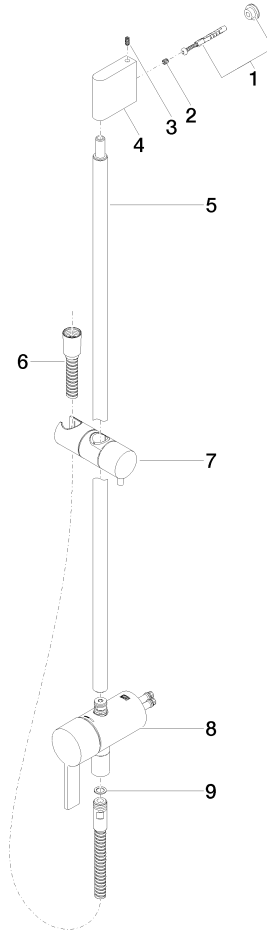

Concealed single-lever mixer with integrated shower connection with shower set without hand shower - Dark Chrome

IMO

36 111 970

- metal shower hose 1750mm with integrated anti-twist protection
- slide bar
- Pipe diameter 18 mm
- WRAS 2011027

Concealed single-lever mixer with integrated shower connection with shower set without hand shower - Dark Chrome

IMO

36 111 970
mm [inches]

Concealed single-lever mixer with integrated shower connection with shower set without hand shower - Dark Chrome

IMO

36 111 970

Parts for other finishes can be found here: [Chrome](#)

Concealed single-lever mixer with integrated shower connection with shower set without hand shower - Dark Chrome

IMO

36 111 970

Spare parts list