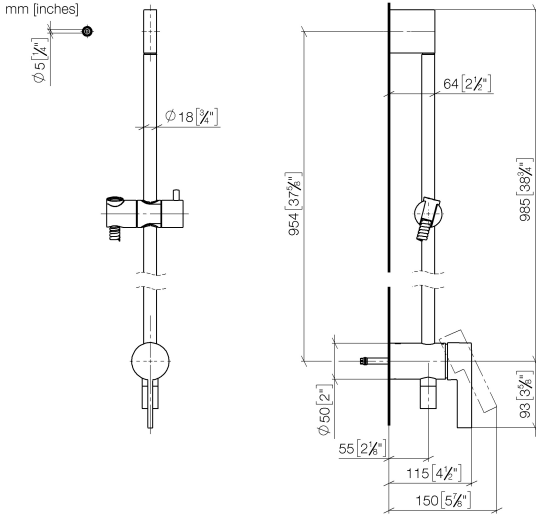

Concealed single-lever mixer with integrated shower connection with shower set without hand shower - Dark Chrome

IMO

36 111 970

- metal shower hose 1750mm with integrated anti-twist protection
- slide bar
- Pipe diameter 18 mm
- WRAS 2011027

This article does not include a hand shower!
Intrinsic protection against back flow.

Fits: IMO, LULU, MADISON, MEM, TARA, CL.1, LISSÉ, VAIA, META, CYO

	Dark Chrome	36 111 970-19
	Chrome	36 111 970-00
	Brushed Platinum	36 111 970-06
	Platinum	36 111 970-08
	Brushed Light Gold	36 111 970-27
	Brushed Durabronze (23kt Gold)	36 111 970-28
	Matte Black	36 111 970-33
	Brushed Bronze	36 111 970-42
	Brushed Champagne (22kt Gold)	36 111 970-46
	Champagne (22kt Gold)	36 111 970-47
	Brushed Chrome	36 111 970-93
	Brushed Dark Platinum	36 111 970-99

Concealed single-lever mixer with integrated shower connection with shower set without hand shower - Dark Chrome

IMO

36 111 970
mm [inches]

Concealed single-lever mixer with integrated shower connection with shower set without hand shower - Dark Chrome

IMO

36 111 970

Parts for other finishes can be found here: [Chrome](#)

Concealed single-lever mixer with integrated shower connection with shower set without hand shower - Dark Chrome

IMO

36 111 970

Spare parts list