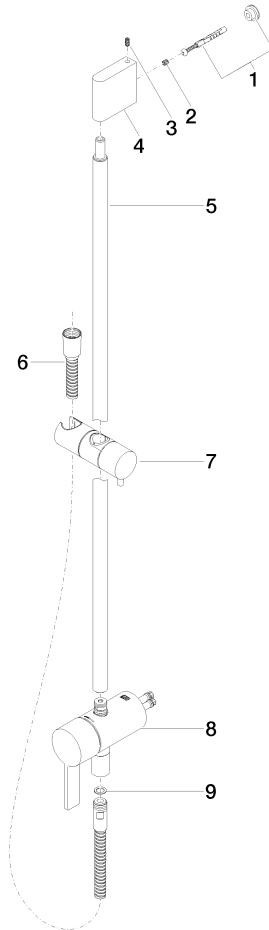

Concealed single-lever mixer with integrated shower connection with shower set without hand shower - Matte Black

IMO

36 111 970

Product version from 10/1/2023