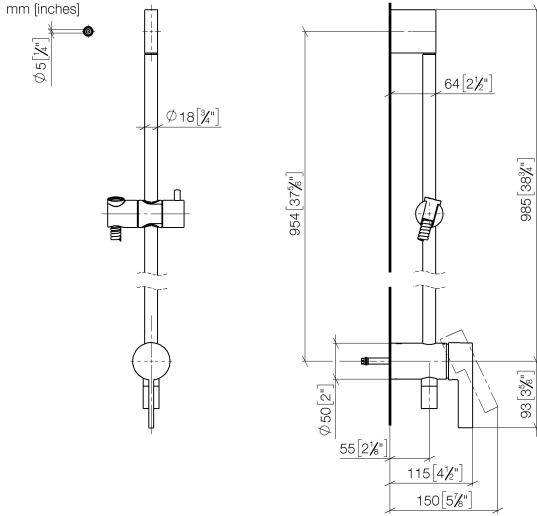

Concealed single-lever mixer with integrated shower connection with shower set without hand shower - Matte Black

IMO

36 111 970

- metal shower hose 1750mm with integrated anti-twist protection
- slide bar
- Pipe diameter 18 mm
- WRAS 2011027

SERIES-VARIOUS Hand shower - Matte Black

28 027 979-33 0010

Concealed single-lever mixer with integrated shower connection with shower set without hand shower - Matte Black

IMO

36 111 970
mm [inches]

Codes & Standards

No.	Item Number	Name	Quantity used	Delivery time
	05 17 20 726 02 90	fixing set	11	2