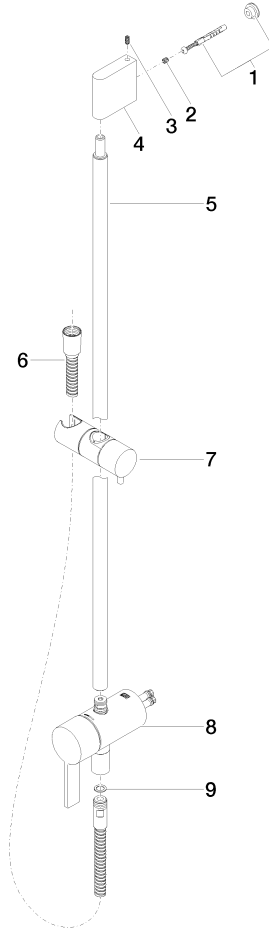

Concealed single-lever mixer with integrated shower connection with shower set without hand shower - Brushed Champagne (22kt Gold)

IMO

36 111 970

- metal shower hose 1750mm with integrated anti-twist protection
- slide bar
- Pipe diameter 18 mm
- WRAS 2011027

This article does not include a hand shower!

Intrinsic protection against back flow.

Fits: IMO, LULU, MADISON, MEM, TARA,
CL.1, LISSÉ, VAIA, META, CYO

Concealed single-lever mixer with integrated shower connection with shower set without hand shower - Brushed Champagne (22kt Gold)

IMO

36 111 970
mm [inches]

Concealed single-lever mixer with integrated shower connection with shower set without hand shower - Brushed Champagne (22kt Gold)

IMO

36 111 970

Product version from 10/1/2023

Concealed single-lever mixer with integrated shower connection with shower set without hand shower - Brushed Champagne (22kt Gold)

IMO

36 111 970

Spare parts list

Product version from 10/1/2023

No.	Item Number	Name	Quantity used	Delivery time
	05 17 20 726 02 90	fixing set	11	2