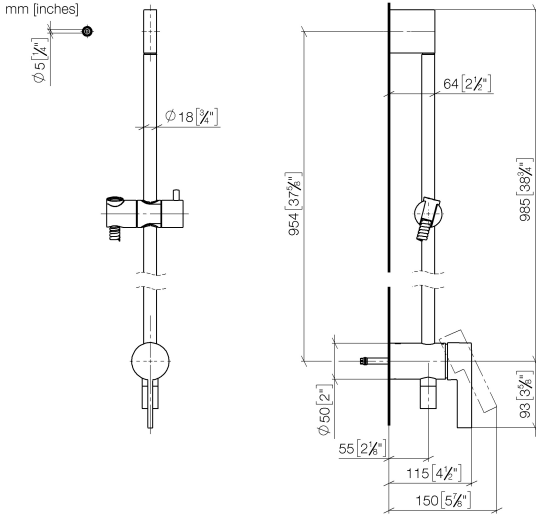

Concealed single-lever mixer with integrated shower connection with shower set without hand shower - Brushed Champagne (22kt Gold)

IMO

36 111 970

- metal shower hose 1750mm with integrated anti-twist protection
- slide bar
- Pipe diameter 18 mm
- WRAS 2011027

This article does not include a hand shower!

Intrinsic protection against back flow.

Fits: IMO, LULU, MADISON, MEM, TARA,
CL.1, LISSÉ, VAIA, META, CYO

Concealed single-lever mixer with integrated shower connection with shower set without hand shower - Brushed Champagne (22kt Gold)

IMO

36 111 970
mm [inches]

Concealed single-lever mixer with integrated shower connection with shower set without hand shower - Brushed Champagne (22kt Gold)

IMO

36 111 970

Product version from 10/1/2023

Concealed single-lever mixer with integrated shower connection with shower set without hand shower - Brushed Champagne (22kt Gold)

IMO

36 111 970

Spare parts list

Product version from 10/1/2023

No.	Item Number	Name	Quantity used	Delivery time
	05 17 20 726 02 90	fixing set	11	2